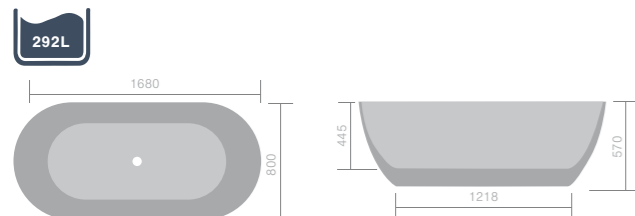

If you like to bathe in luxury but enjoy having your toiletries close by, a freestanding bath with a deck area is a perfect solution. Not only does it house an easy to operate deck mounted tap, but also is a handy shelf for your favourite hair and body products.

Graphite Summit

F05249
Twin-skinned luxury freestanding double-ended bath with matt black finish
1680 x 800mm

£2,299

Florence

F09345
Twin skinned luxury freestanding bath with ledge
1655 x 745mm

£1,550

Fully concealed pipework and no pre-drilled tap deck.