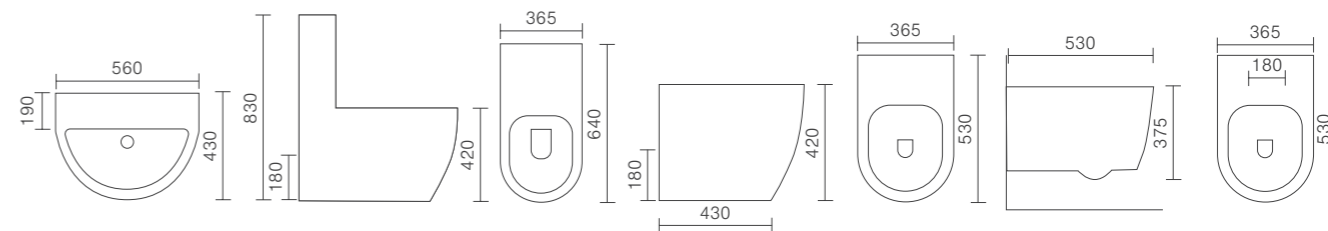

Monty

Vetta

Lucca

Elettra

Piccolo

Adella

Capello

Medici

Emme