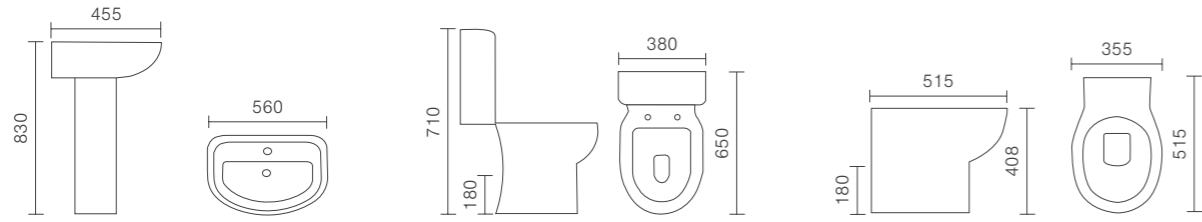

Monty

Vetta

Lucca

Elettra

Piccolo

Adella

Capello

Medici

Emme