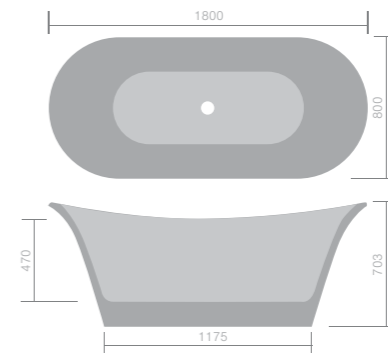

Bow

Twin-skinned luxury freestanding double-ended traditional bath with integrated white waste
1800 x 800mm
F05963 White
F05964 Graphite

£1,999
£2,249