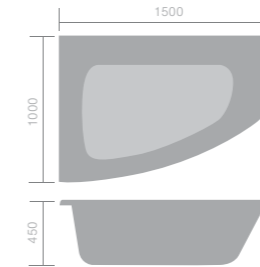

Cleo bath shown

Cleo

Available with:

Left hand bath shown.

1500 x 1000mm LH
1500 x 1000mm RH
Corner panel

Capacity
241L
241L

Standard
F05204 **£649**
F05205 **£649**
F05215 **£245**

Lagoon