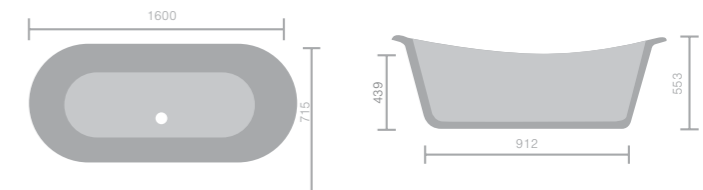

NEW IMPROVED
DESIGN

For
Holborn
brassware
see page
246

Camden

F10426 Single-ended freestanding slipper bath
1550 x 750mm
£749
(Bath feet required)

NEW IMPROVED
DESIGN

Blenheim

F10425 Double-ended freestanding bath
1600 x 720mm
£789
(Bath feet required)