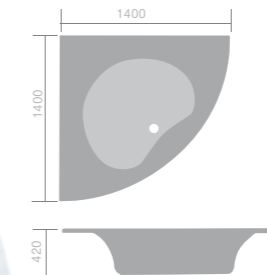

Luxe

Available with:

1400 x 1400mm
Luxe corner panel

Capacity
212L
212L

Standard
F05206 **£760**
F05216 **£299**