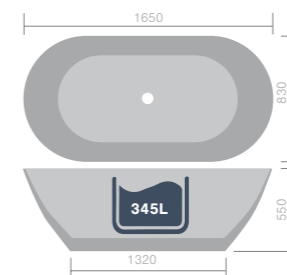

Expertly handcrafted for the ultimate in luxury, our solid surface baths feature beautifully smooth inner curves designed for a deep, indulgent soak. Crafted with precision and care, these baths offer a seamless, contemporary look while delivering exceptional comfort.

For tap options see pages 206 - 249

Cusco

Solid surface luxury round stone resin freestanding double-ended bath with integrated waste and milled overflow - Matt White

- F09056 1550 x 750mm (Weight 105kg) **£2,349**
- F09058 1650 x 830mm (Weight 110kg) **£2,569**

NEW

Elevate any bathroom with a statement piece that's as durable as it is stylish. Finished in an ultra-high gloss white, our solid surface baths create an inviting, super-sleek bathing experience.

Fira

Solid surface luxury round stone resin freestanding double-ended bath with integrated waste and milled overflow - Gloss White

- F10646 1700 x 800mm (Weight 130kg) **£2,650**