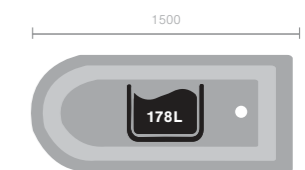

Hatton

Single-ended freestanding bath, suitable for use with a bath screen.

F10427 1500 x 750mm **£749**

F10428 1700 x 780mm **£789**

(Bath feet required)

F09475 Traditional 6mm bath screen with access panel 1450 x 850mm **£315**

NEW

NEW

- Modern bath feet
- F10432 Chrome **£189**
- F10430 Matt Black **£189**
- F10433 White **£189**
- F10431 Brushed Brass **£249**

- Ball & claw bath feet
- F10436 Chrome **£189**
- F10434 Matt Black **£189**
- F10437 White **£189**
- F10435 Brushed Brass **£249**

- Chrome
- F10615 Chrome **£145**
- F10441 Brushed Brass **£175**

- Chain bath waste - non exposed
- F09864 Chrome **£35**
- F10438 Brushed Brass **£39**

- Chain bath waste - exposed
- F09855 Chrome **£109**
- F10439 Brushed Brass **£115**

- Pop up waste kit inc: waste, P trap & telescopic pipe shrouds - exposed
- F09867 Chrome **£249**
- F10440 Brushed Brass **£309**