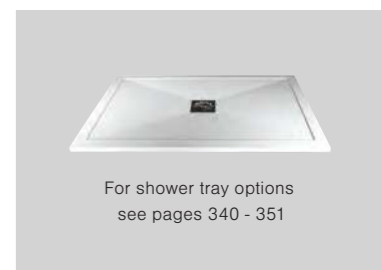

Specification

- Reversible Enclosure
- Concealed Fittings
- Wetroom Compatible
- Top Cover Caps
- Manufacturer Guarantee
- HSK Shield