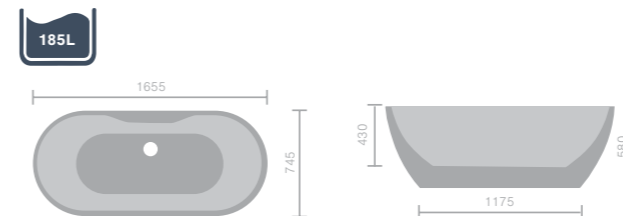

Graphite Summit

F05249
Twin-skinned luxury freestanding double-ended bath with matt black finish
1680 x 800mm

£2,299

Florence

F09345
Twin skinned luxury freestanding bath with ledge
1655 x 745mm

£1,550

Fully concealed pipework and no pre-drilled tap deck.