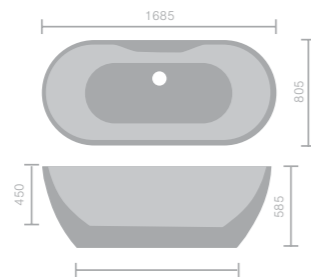

Savannah

F10445
Freestanding bath
1680 x 800mm

£1,799

The graceful curve of this back-to-wall freestanding bath maximises floor space without compromising on comfort or style—perfect for smaller bathrooms. Lydia's unique teardrop shape adds a touch of creativity, while the integrated ledge provides a handy spot for your essentials, keeping everything within easy reach as you relax and unwind. Designed for both practicality and luxury, Lydia transforms any bathroom into a serene, spa-like retreat.