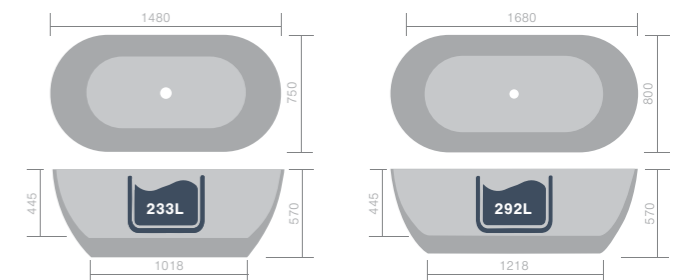

Solid surface luxury round stone resin freestanding double-ended bath with integrated waste and milled overflow - Gloss White

- F10646 1700 x 800mm (Weight 130kg) **£2,650**

Summit

Twin-skinned luxury freestanding double-ended bath

F05283 1480 x 750mm

£1,875

F05248 1680 x 800mm

£1,999

If you like to bathe in luxury but enjoy having your toiletries close by, a freestanding bath with a deck area is a perfect solution. Not only does it house an easy to operate deck mounted tap, but also is a handy shelf for your favourite hair and body products.