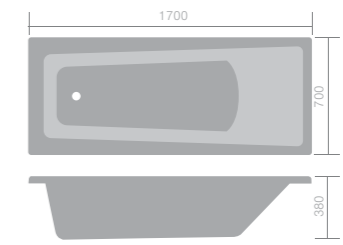

Atlanta

Available with:

| | Capacity | Standard | Tungstenite |
|-----------------------------------|----------|----------------------|--------------------|
| 1400 x 700mm | 118L | - | F05228 £540 |
| 1500 x 700mm | 129L | - | F05226 £540 |
| 1600 x 700mm | 133L | - | F05224 £540 |
| 1700 x 700mm | 141L | F05189 £350 | F05199 £505 |
| 1700 x 750mm | 159L | - | F05230 £475 |
| 1700 x 700mm 6 Jet Whirlpool Bath | | F05168 £1,039 | |