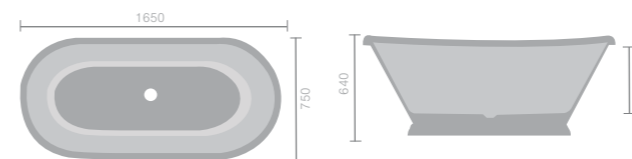

Empire

F08170
Double-ended freestanding bath with integrated
waste 1650 x 750mm **£1,495**

203L