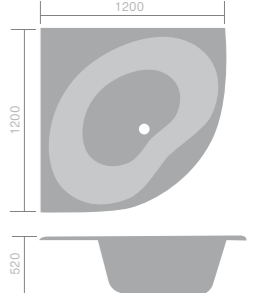

Lagoon

Available with:

1200 x 1200mm
1200mm Corner panel

Capacity
225L
-

Standard
F05699 **£915**
F05697 **£279**