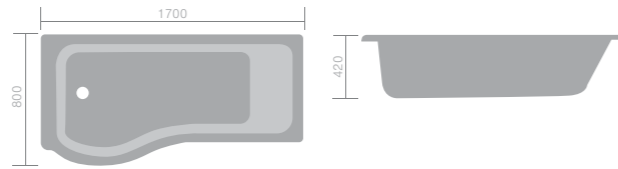

Compact 'P'

Available with:

	Capacity	Standard	Tungstenite
1700 x 800mm LH	175L	F07424 / F07420 £489	F07425 / F07420 £609
1700 x 800mm RH	175L	F07428 / F07420 £489	F07429 / F07420 £609
Acrylic bath end panel	-	F07421 £80	

(Bath price includes bath and front panel)

Screen	Colour	
Compact 'P' Screen	Chrome	F09504 £179
Compact 'P' Screen	Matt Black	F10331 £179