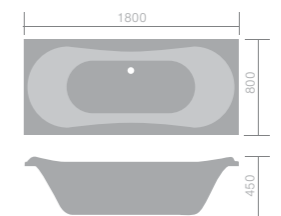

Comet

Available with:

1800 x 800	
1800 x 800 Jet Whirlpool Bath