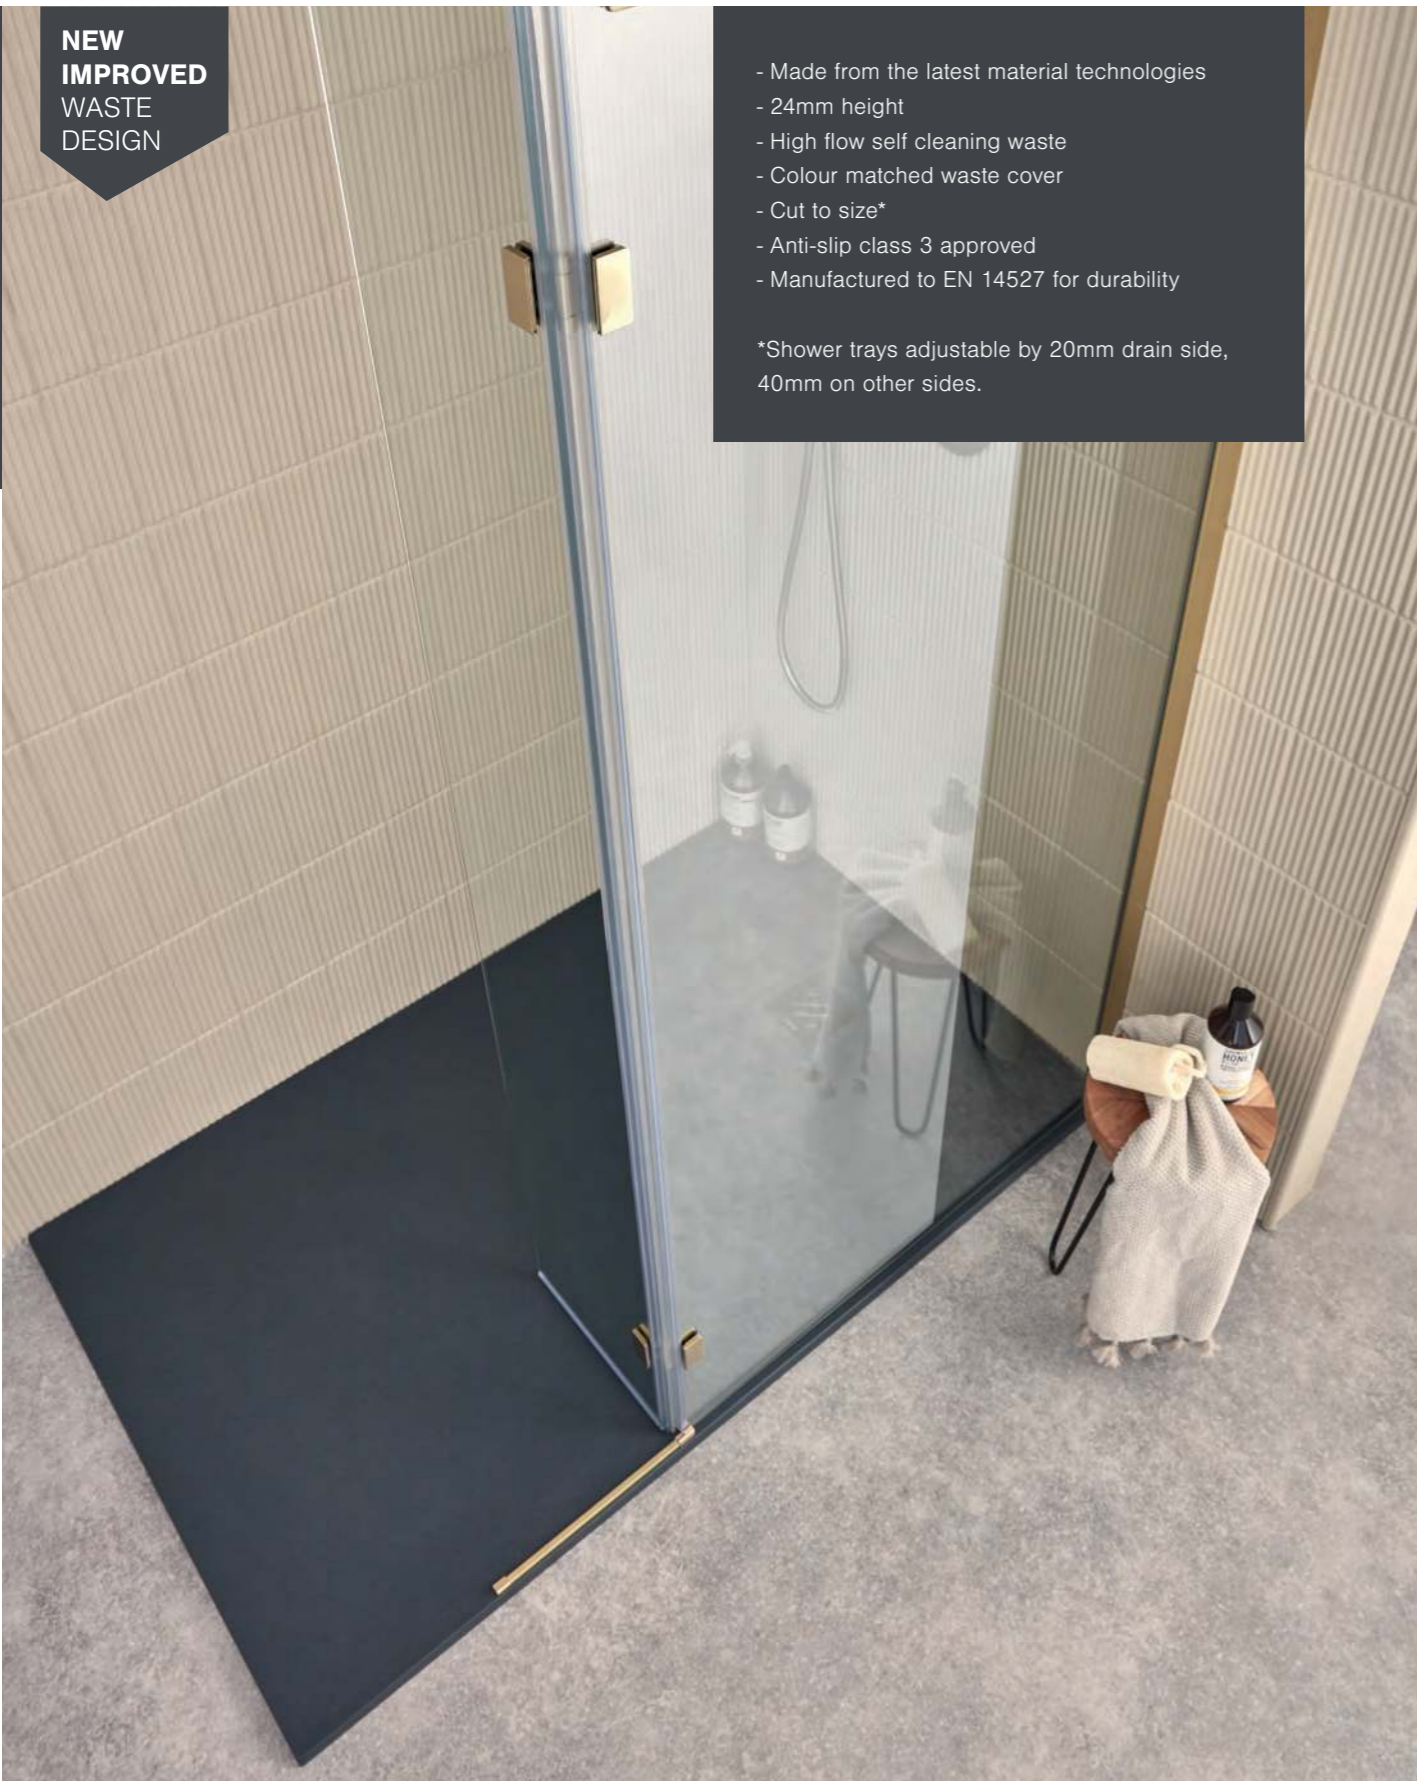

**NEW
IMPROVED
WASTE
DESIGN**

- Made from the latest material technologies
- 24mm height
- High flow self cleaning waste
- Colour matched waste cover
- Cut to size*
- Anti-slip class 3 approved
- Manufactured to EN 14527 for durability

*Shower trays adjustable by 20mm drain side, 40mm on other sides.