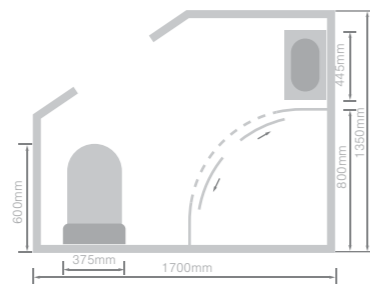

F00491 Wall Hung Unit, 800mm Quadrant	£1,315
F00492 Wall Hung Unit, 900mm Quadrant	£1,315
F00493 Floor standing Unit, 800mm Quadrant	£1,315
F00494 Floor standing Unit, 900mm Quadrant	£1,315