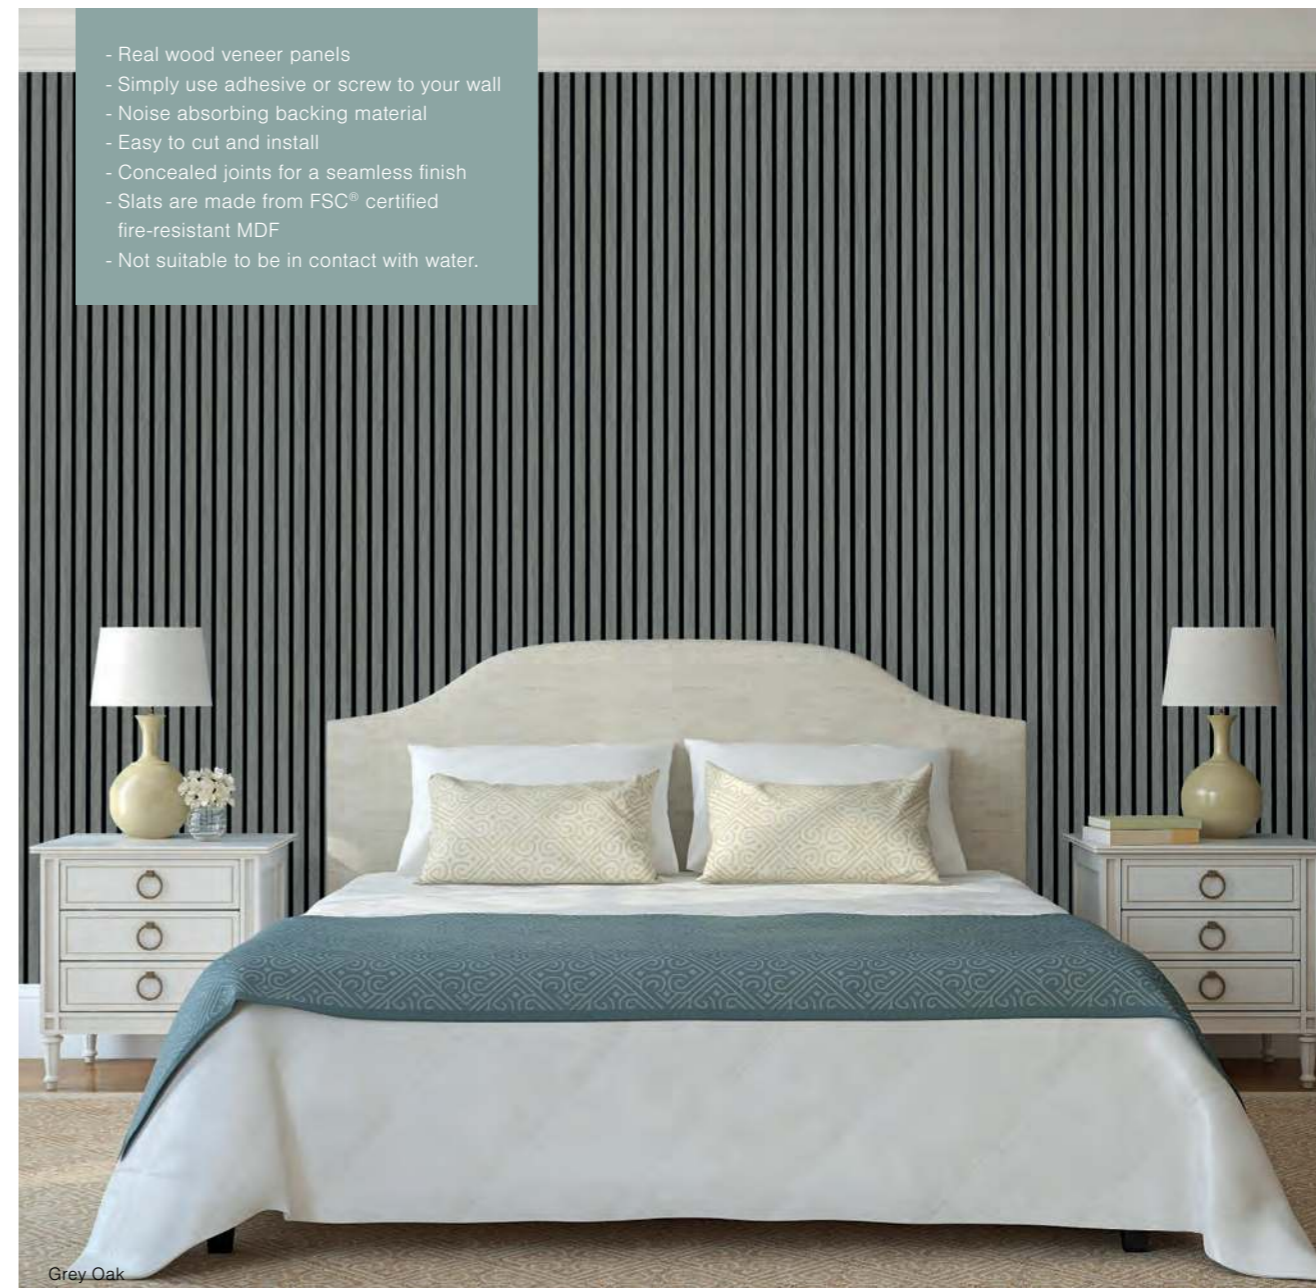

- Real wood veneer panels
- Simply use adhesive or screw to your wall
- Noise absorbing backing material
- Easy to cut and install
- Concealed joints for a seamless finish
- Slats are made from FSC® certified fire-resistant MDF
- Not suitable to be in contact with water.

Grey Oak

Character Acoustic Collection

Designed to add a modern touch to any space, our character collections provide you with a beautiful, decorative feature wall. Made from real wood veneer which is lightweight, easy to cut and install. The MDF slats are fitted to a noise-absorbing felt backing, offering the benefit of acoustic panels whilst looking amazing on any wall within your home.

600 x 2400mm per panel.