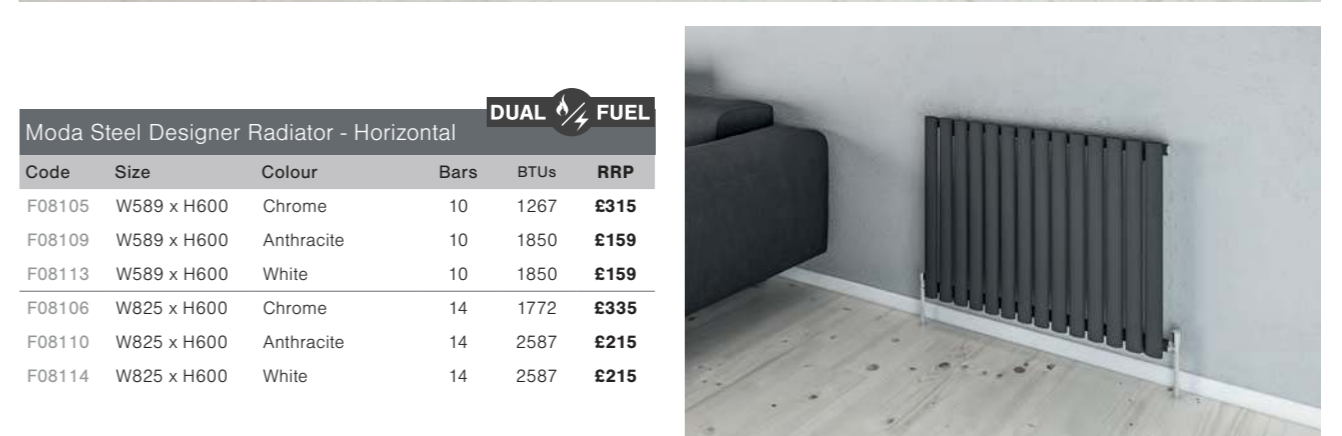

Moda Steel Designer Radiator - Horizontal **DUAL FUEL**

Code	Size	Colour	Bars	BTUs	RRP
F08105	W589 x H600	Chrome	10	1267	£315
F08109	W589 x H600	Anthracite	10	1850	£159
F08113	W589 x H600	White	10	1850	£159
F08106	W825 x H600	Chrome	14	1772	£335
F08110	W825 x H600	Anthracite	14	2587	£215
F08114	W825 x H600	White	14	2587	£215