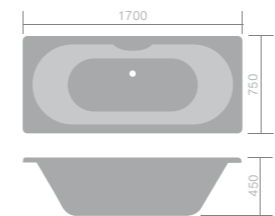

Luna

Available with:

1700 x 750mm	172L	
1700 x 750mm 6 Jet Whirlpool Bath	172L	
1700 x 750mm 10 Jet Whirlpool Bath	172L