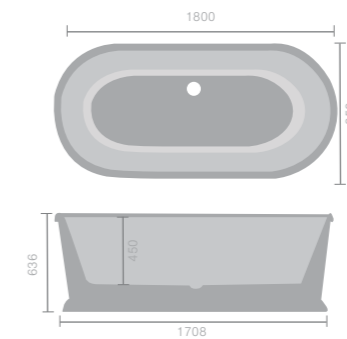

Holborn Tub

F08163
Double-ended freestanding bath with integrated waste 1800 x 850mm **£1,999**

282L