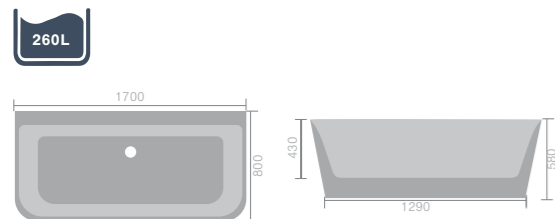

Mono

F06633
Thin-edged, twin skinned luxury freestanding back to wall bath with waste
1700 x 800mm **£1,749**