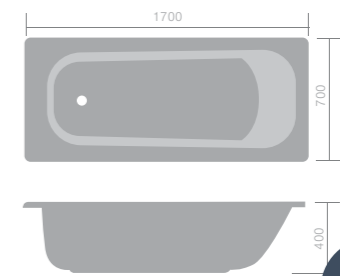

Steel

1.9mm
Thickness

	Capacity	
Steel anti-slip 2TH twin grip bath		
F09681 1500 x 700mm	75L	£269
F09682 1600 x 700mm	90L	£279
F09683 1700 x 700mm	105L	£285

Add something extra...
See page 88

6 6 Jet Whirlpool
Add **£900**
F02257

8 8 Jet Whirlpool
Add **£965**
F02258

10 10 Jet Whirlpool
Add **£1,069**
F02254

12 12 Jet Air Spa
Add **£1,229**
F02256

12 Deluxe Whirlpool
Add **£2,599**
F02260

Under Water Lighting
Add **£469**
F02259

Strengthen your bath with a layer of Tungstenite.
This durable mineral locks in warmth and offers better support.