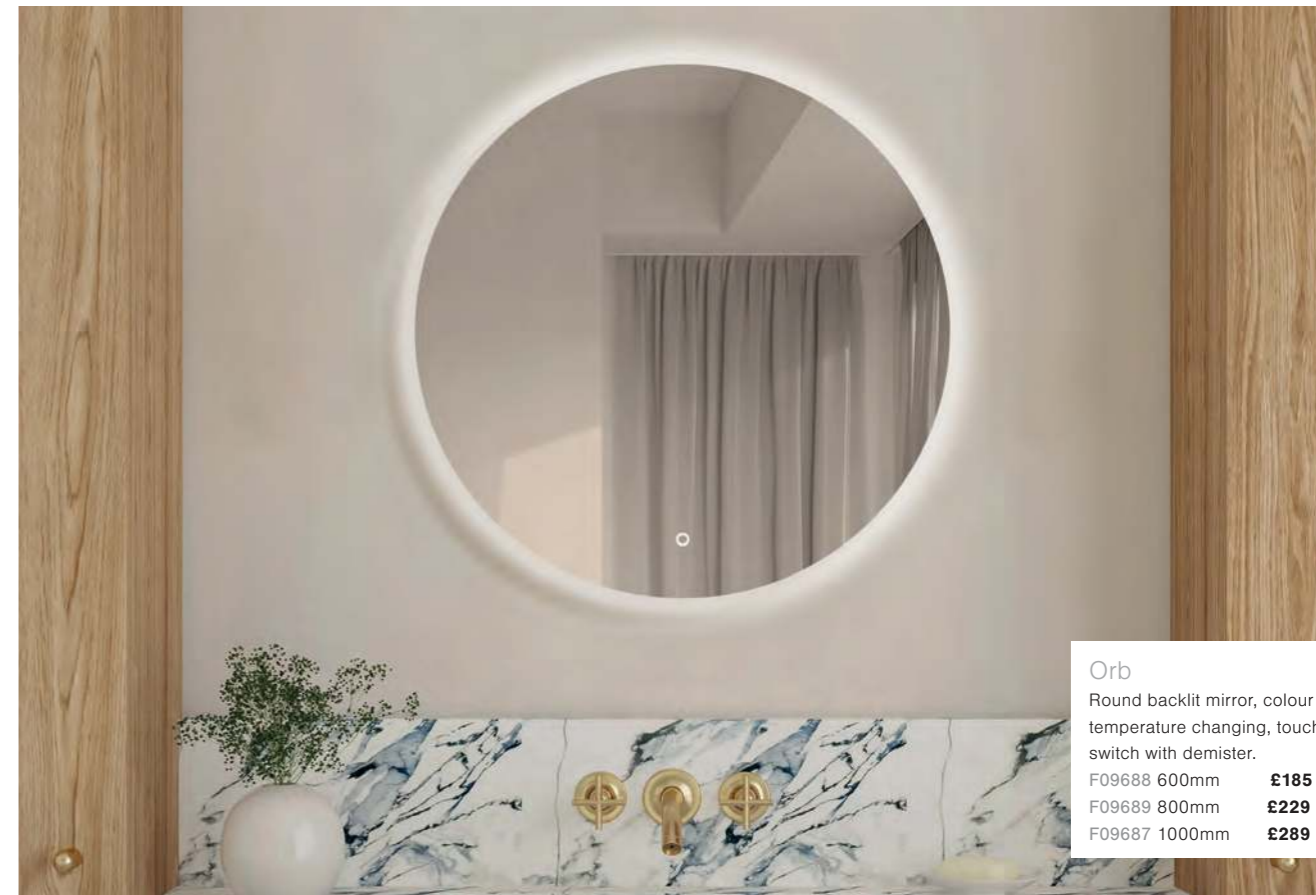

Orb
Round backlit mirror, colour temperature changing, touch switch with demister.
F09688 600mm **£185**
F09689 800mm **£229**
F09687 1000mm **£289**