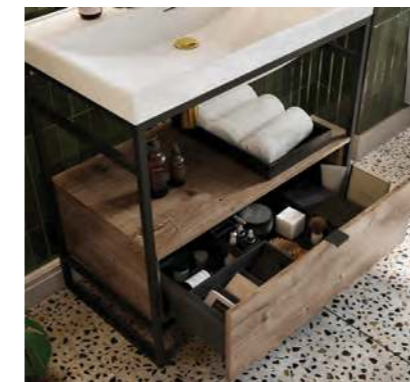

- Matt black aluminium frame
- Integrated towel rail
- Ceramic basin or worktop options
- Ready assembled
- Textured oak effect laminate
- Soft close drawers
- Partial extraction drawers
- To see more countertop basin options see page 48-51