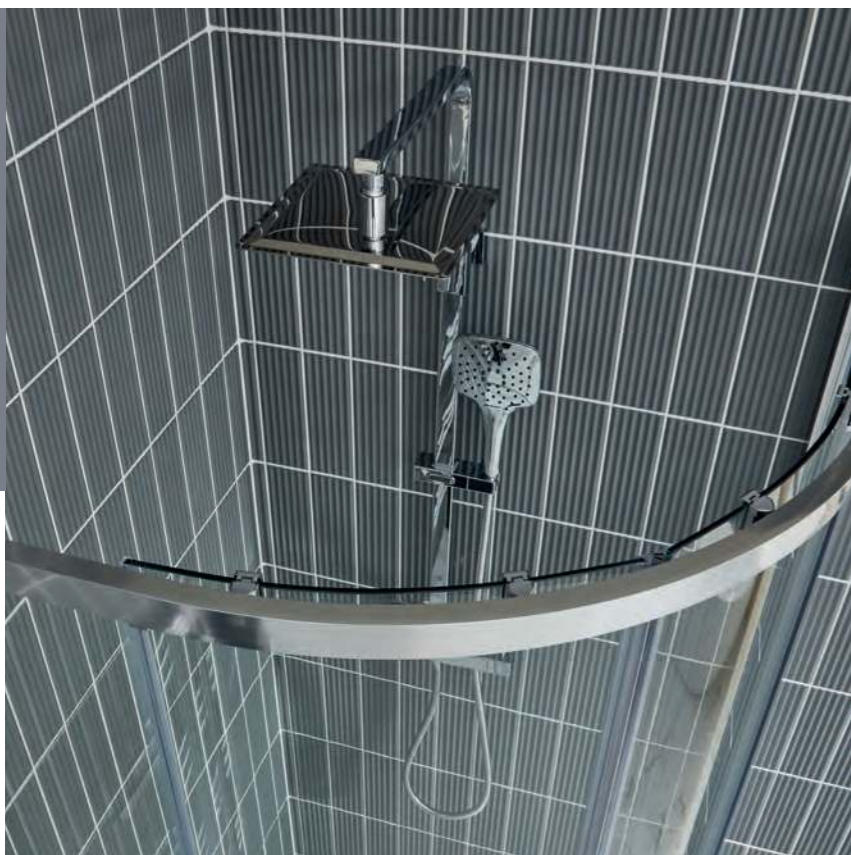

HP2

F03219 Fusion thermostatic shower column with diverter and round 200mm shower head **£605**

HP2

F03224 Flo thermostatic shower column with diverter and square 200mm shower head **£555**

DEMM

HP1

F07726 Mineral square shower pack with twin concealed shower valve with square shower head, brass arm, brass hand shower and brass parking bracket **£619**

HP1

F07730 Mineral round shower pack with twin concealed shower valve with round shower head, brass arm, brass hand shower and brass parking bracket **£619**

Vernet thermostatic cartridge - Supplied with pre-install Easy-Fit box

LP1 Telescopic

F06428 Sphere 200mm fixed head, hand set and bar valve with fast fix box **£295**

EASY FIT

LP1 Telescopic

F00489 Plaza 200mm fixed head, hand set and bar valve with fast fix box **£375**

EASY FIT

HP2

F03227 Cube shower column with diverter and square 200mm airtherm shower head **£665**

HP2

F06472 Sleek shower column **£665**

DEMM

LP1

F01986 Classic bar valve and slide rail kit **£160**

LP1

F02007 Ixos bar valve and slide rail kit **£199**