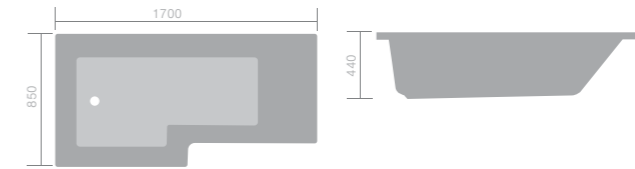

Right hand bath shown

Blok 'L'

Available with:

| | Capacity | Standard | Tungstenite |
|-------------------------|----------|-----------------------------|-----------------------------|
| Blok with Acrylic Panel | 179L | F07415 / F07417 £509 | F07416 / F07417 £609 |
| 1700 x 850mm LH | 179L | F07413 / F07417 £509 | F07414 / F07417 £609 |
| 1700 x 850mm RH | 179L | F07421 £80 | |