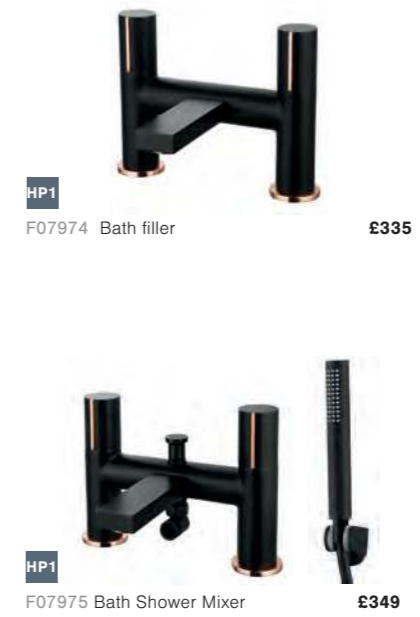

With a sophisticated look brightened with copper accents, this contemporary range is engineered with aerated spouts for water efficiency, and is topped with a smooth head that tilts back to control temperature transitions.