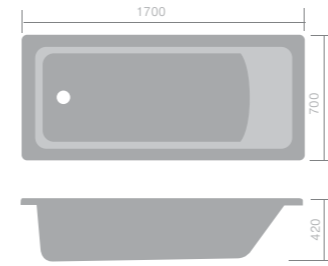

Chic²

	Capacity	Standard	Tungstenite
1700 x 700mm	188L	F05270 £389	F05271 £530
1700 x 750mm	225L	F05272 £405	F05273 £455
1800 x 800mm	258L	F05274 £429	F05275 £565