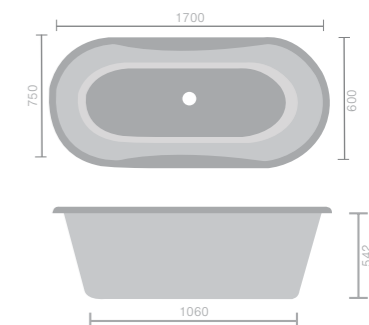

NEW IMPROVED
DESIGN

Blenheim

F10425 Double-ended freestanding bath
1600 x 720mm
£789
(Bath feet required)

NEW IMPROVED
DESIGN

Wentworth

F10429 Double-ended freestanding bath
1700 x 750mm **£789**
(Bath feet required)