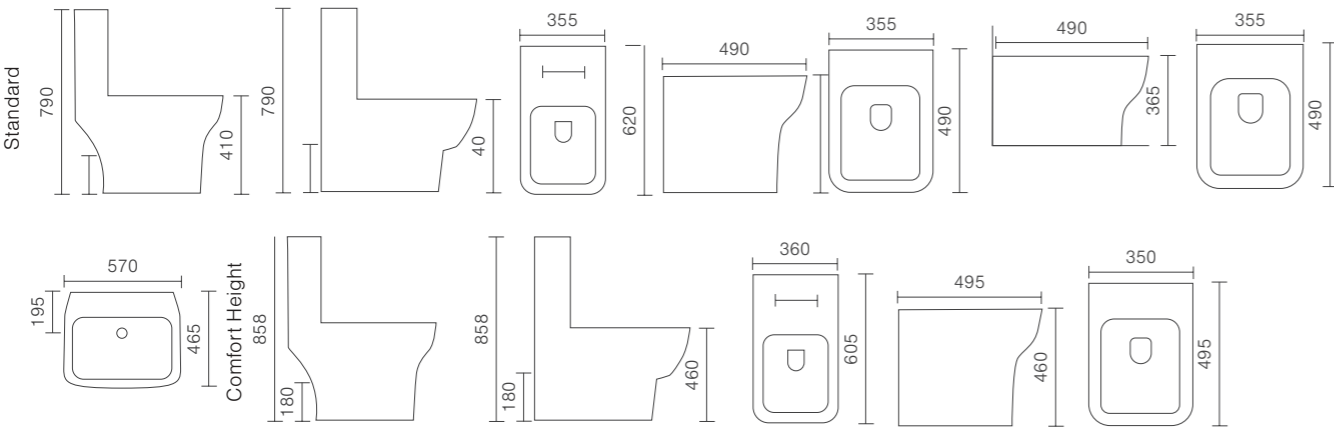

Monty

Vetta

Lucca

Elettra

Piccolo

Adella

Capello

Medici

Emme