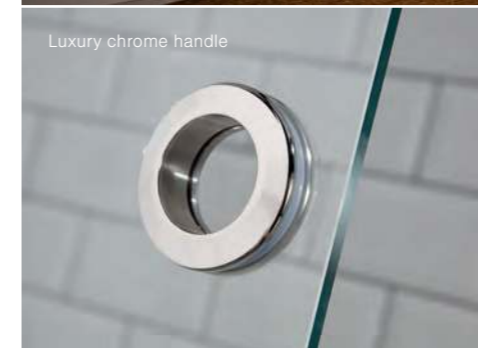

Sphere 1 Door Quad - Clear Glass

Glass: 8mm Glass | **Height:** 1950mm | **From £689**

Love ingenious design twists? Then you'll love the Sphere. From its contemporary handle to its gliding door, it's filled with cutting-edge features that give you a stylish, family friendly shower.

Enclosures | 8mm Quadrants

BRUSHED BRASS
COLOUR
OPTION

Luxury chrome handle