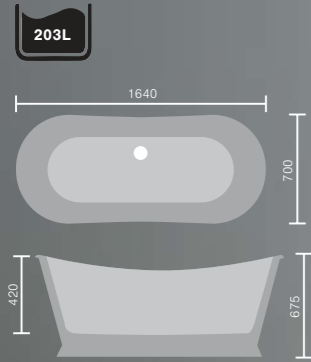

Holborn Tub

F08163
Double-ended freestanding bath with integrated waste 1800 x 850mm **£1,999**

282L

Victoria

F09344
Twin skinned double-ended freestanding
bath 1640 x 700mm **£1,649**

Bow

Twin-skinned luxury freestanding double-ended traditional bath with integrated white waste
1800 x 800mm
F05963 White
F05964 Graphite