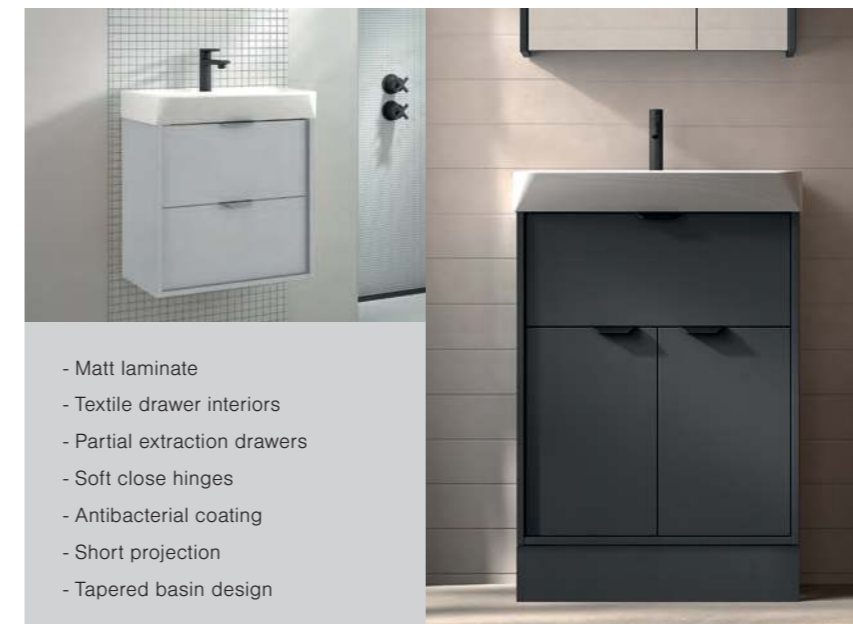

- Matt laminate
- Textile drawer interiors
- Partial extraction drawers
- Soft close hinges
- Antibacterial coating
- Short projection
- Tapered basin design

Complete the look...