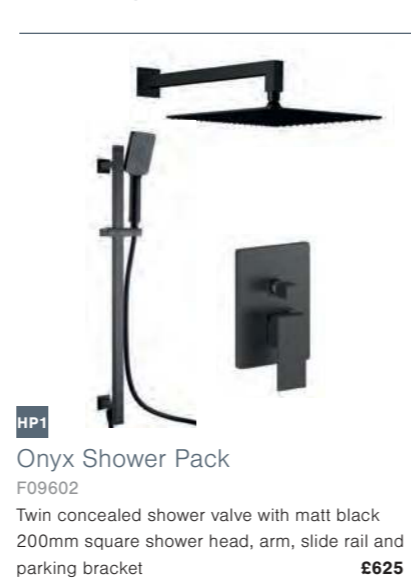

HP2
F06419
Basin mixer
£169

Complete the look...

F06421
Mini basin mixer
£125

HP2
F06422
Tall basin mixer
£210

HP2
F06418
Bath filler
£215

HP1
F06417
Bath shower mixer
£235

HP1
Onyx Shower Pack
F09602
Twin concealed shower valve with matt black 200mm square shower head, arm, slide rail and parking bracket
£625