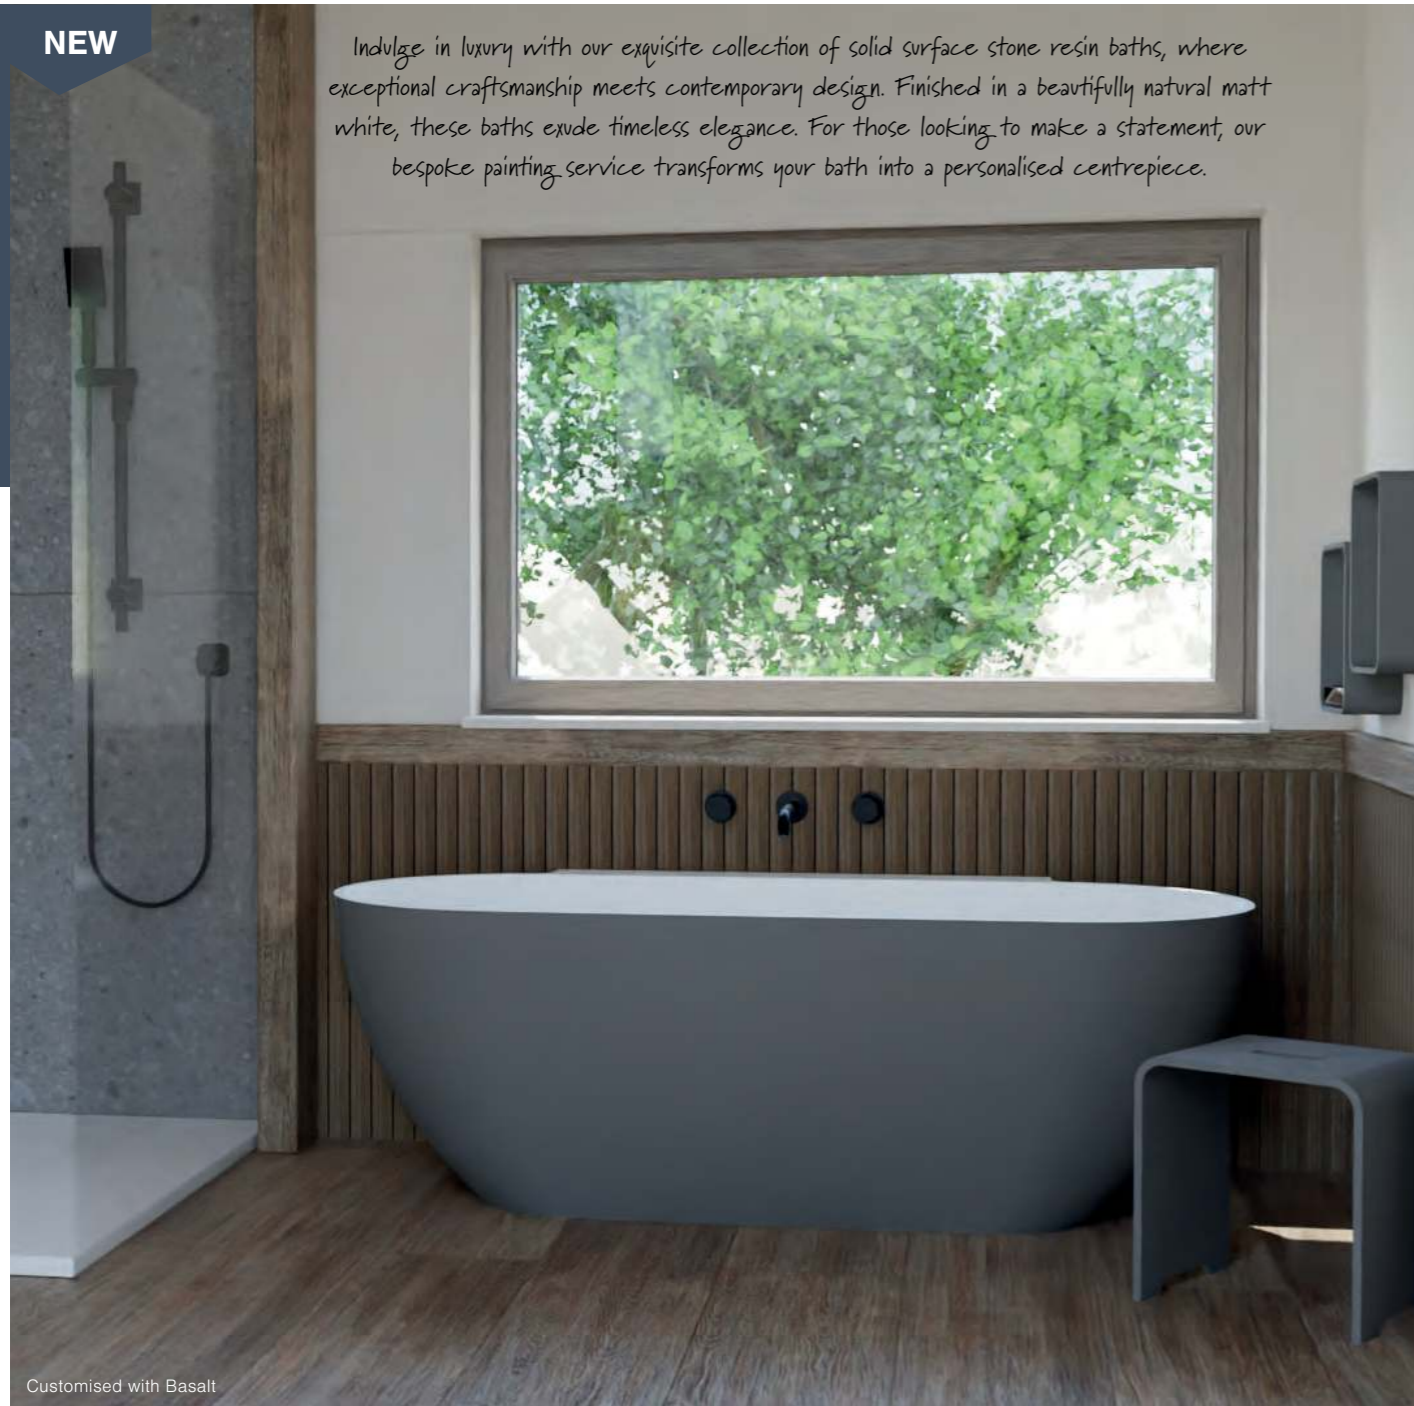

Shower

Tungstenite bath available in this size.

| | | |
|---------------|---|---|
| 1200 x 1200mm | | |
| 1400 x 1200mm | | |
| 1500 x 1000mm | | |
| 1500 x 1040mm | • | • |

NEW

Indulge in luxury with our exquisite collection of solid surface stone resin baths, where exceptional craftsmanship meets contemporary design. Finished in a beautifully natural matt white, these baths exude timeless elegance. For those looking to make a statement, our bespoke painting service transforms your bath into a personalised centrepiece.