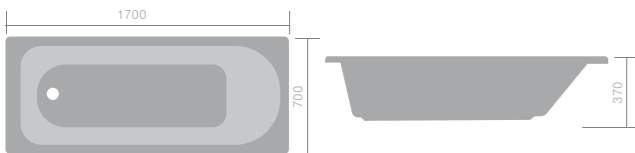

10 jet whirlpool bath
1800 x 800mm

F05172 **£1,559**

Caymen bath shown with Aquatrend bath panels, see page 107.

Medici bath shown with tileable bath panel

Caymen

Available with:

Complete the look...

Upgrade to an aquatrend bath panel to add a splash of colour or coordinate with aquatrend furniture