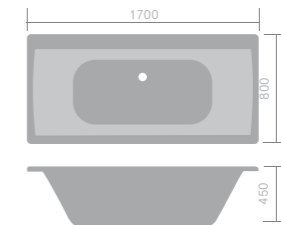

Oporto

Available with:

	Capacity	Standard	Tungstenite
1700 x 800mm	206L	-	F05200 £670
1800 x 800mm	211L	F05192 £659	F05201 £805
1900 x 800mm	243L	-	F05202 £890
1900 x 900mm	286L	-	F05203 £890
1800 x 800mm 10 Jet Whirlpool Bath	-	F05172 £1,559	-