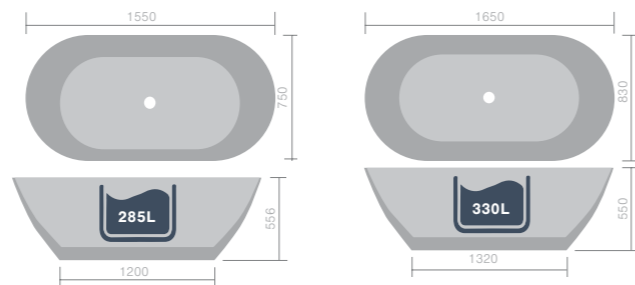

For tap options see pages 206 - 249

Cusco

Solid surface luxury round stone resin freestanding double-ended bath with integrated waste and milled overflow - Matt White

- F09056 1550 x 750mm (Weight 105kg) **£2,349**
- F09058 1650 x 830mm (Weight 110kg) **£2,569**