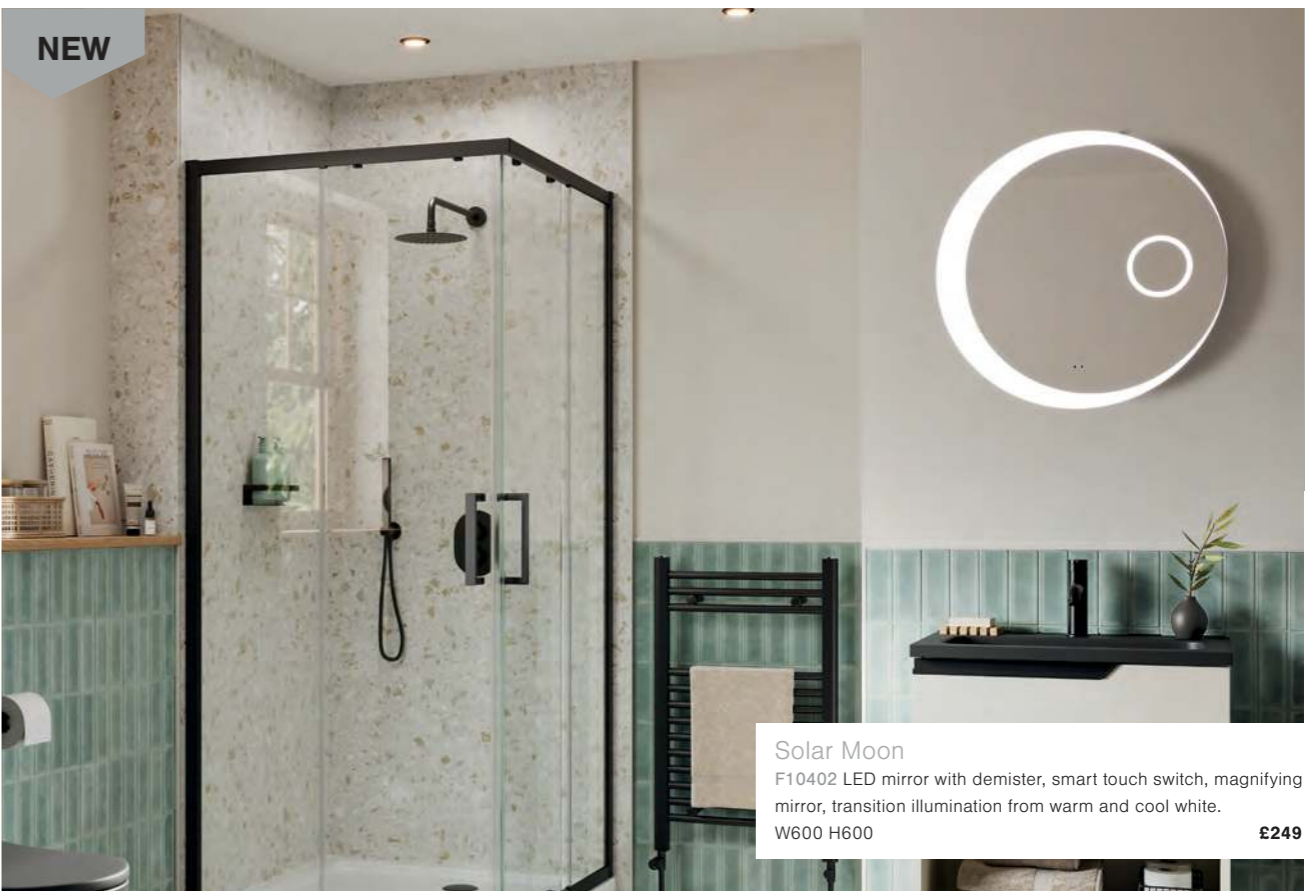

F03704 Toilet brush £79

Towel Rack
F10324 Chrome £145
F10325 Brushed brass £169

Towel Ring
F10327 Chrome £25
F10328 Brushed brass £39

Double robe hook
F03705 Chrome £15
F10329 Brushed brass £29

F03702 Shower tidy £90

Mirror Collection

A bathroom mirror is more than just an accessory. It's a form of luxury that customises a space to your needs. Our mirrors and mirrored cabinets offer lasting style and convenience, and are available in a range of modern and traditional designs.

From LEDs projecting ambient lighting, to aluminium cabinets with integrated technology, we're certain you'll find the one you're looking for. Our choice of on-trend finishes also make it easy to recreate the latest looks — from bold, black accents to rustic textures.

Rise
 F10404 LED mirror with demister, smart touch switch, bluetooth connectivity, transition illumination from warm and cool white.
 W800 H683 **£325**

Solar Moon
 F10402 LED mirror with demister, smart touch switch, magnifying mirror, transition illumination from warm and cool white.
 W600 H600 **£249**