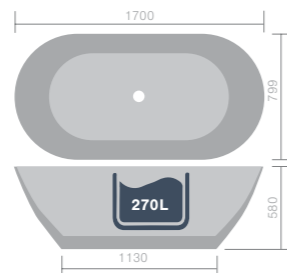

Havana BTW

Back to wall solid surface bath 1700 x 800mm
F10653 Natural Matt White **£3,399**
Custom Colour **£4,399**

Customise your bath in a trending colour...