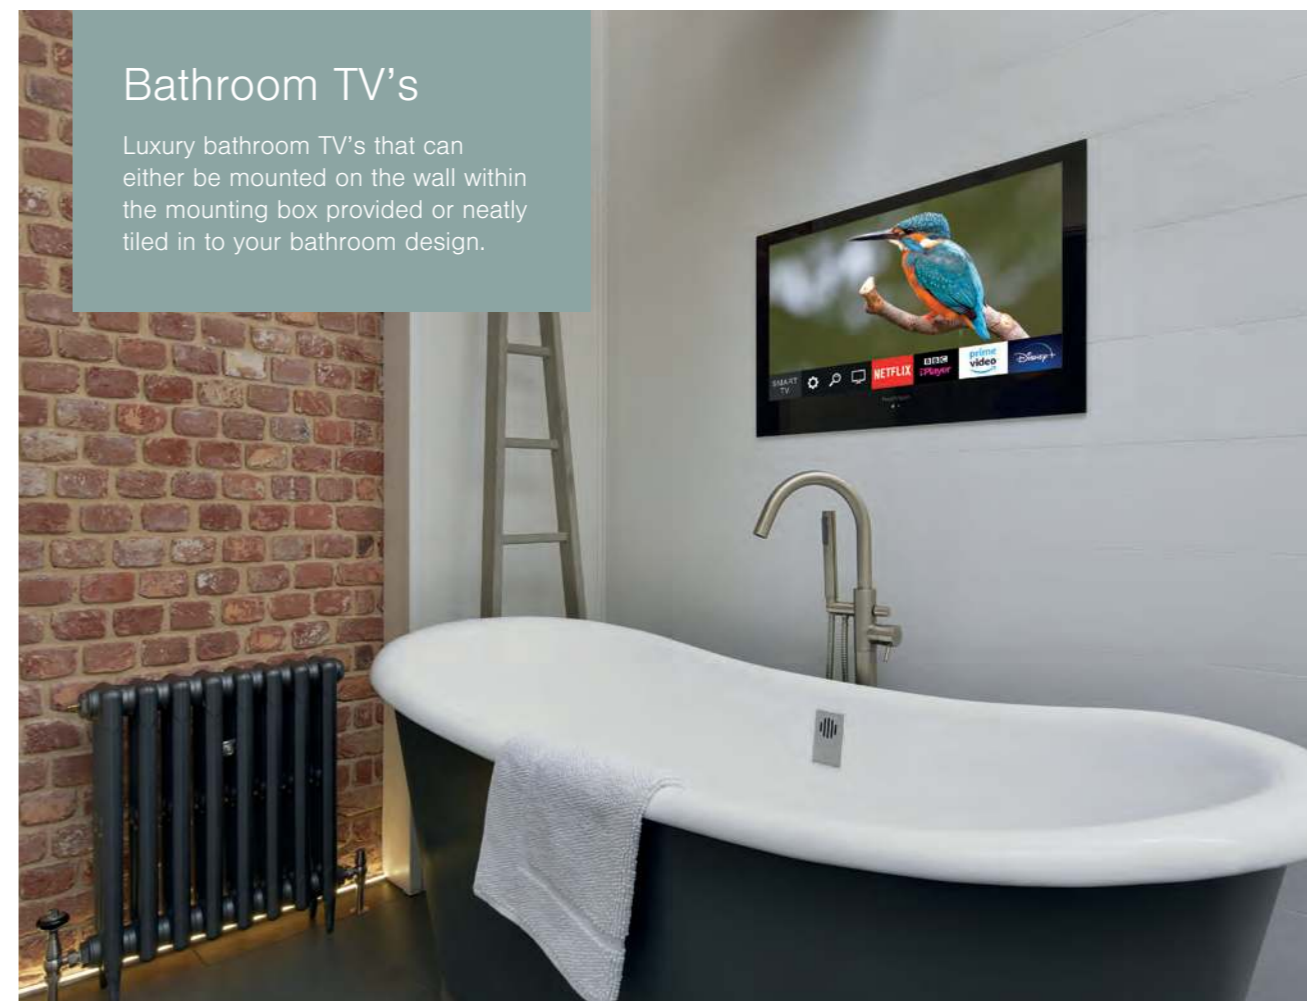

Bathroom TV's

Luxury bathroom TV's that can either be mounted on the wall within the mounting box provided or neatly tiled in to your bathroom design.

Features:

- Ultra thin LG panel with touch sensitive controls
- Built-in digital Freeview tuner, picking up over 60 TV channels and 40 radio channels
- High quality speakers for superior sound quality over bathroom noise
- Waterproof IP-rated TV and remote control
- A heated screen to prevent mist ruining your viewing experience
- The ability to connect to a digital provider, such as Sky, through one of two HDMI ports
- Two year warranty