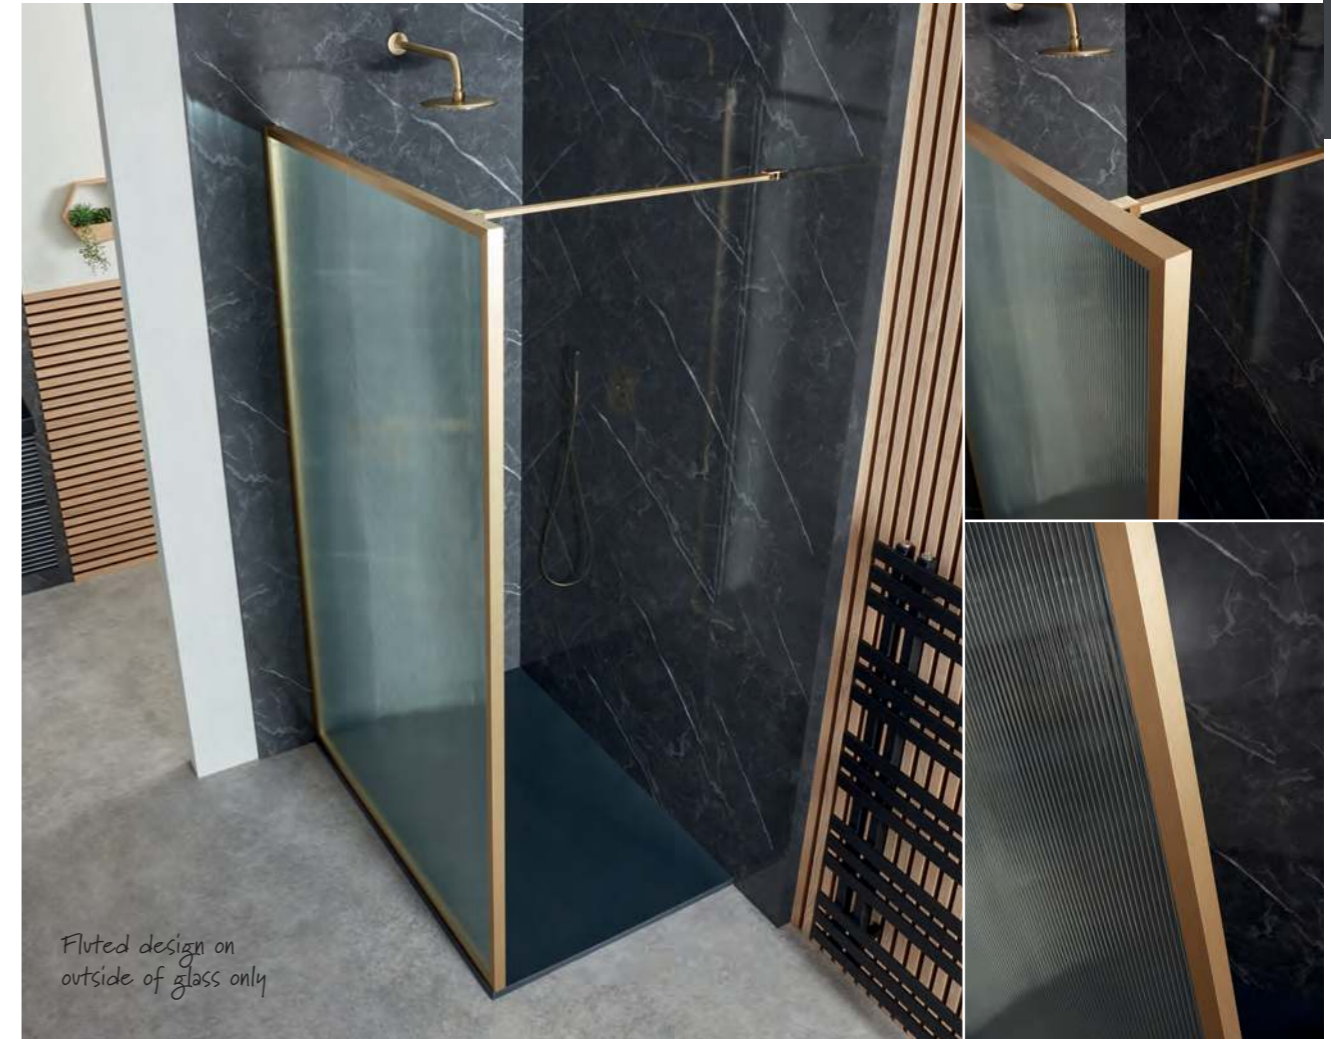

Elements wall hung basin
- see page 128

Velar Fluted Glass Walk-In

Glass: 8mm Glass | **Height:** 1950mm

£830

Our Aquaglass walk-in panel with fluted glass and unique grooves in high quality 8mm glass provide a stunning visual effect to any bathroom design, cleverly reflecting light to invigorate your senses whilst you shower. Plus the added texture softens the cold surface of glass and provides a calming feel, so you can immerse yourself in a spa-like shower experience every day at home.