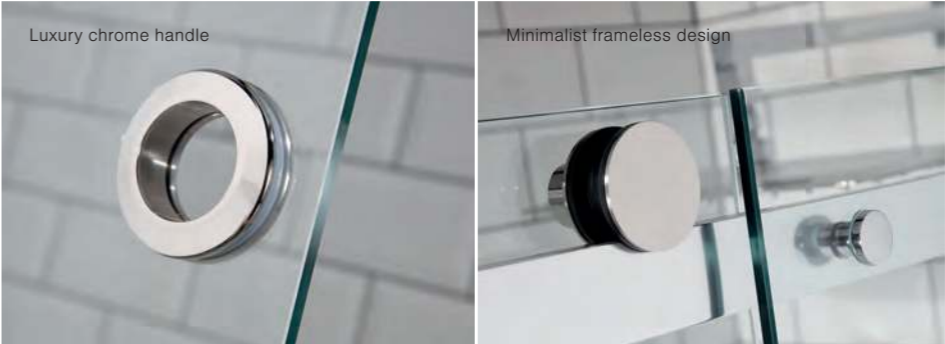

Glass: 8mm Glass | **Height:** 1950mm | **From £519**

Designed with enjoyment in mind, the Sphere promotes a relaxed and revitalising shower experience, thanks to roller wheels and a contemporary handle that ensures it opens and shuts with ease.