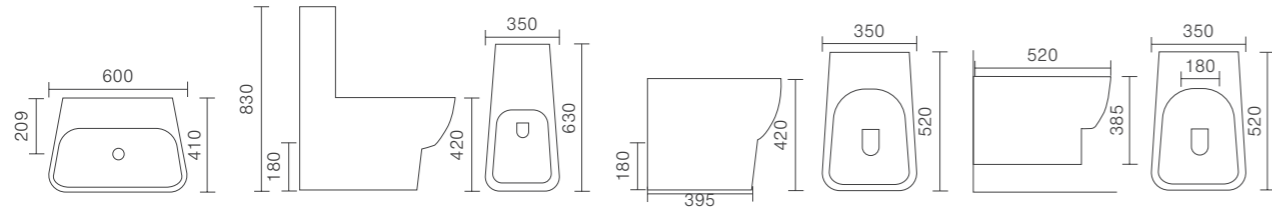

Useful Information

Product Specifications

Exceptional service is integral to our business as are outstanding product, design and manufacturing processes. We invest heavily in product development and reserve the right to amend specifications at any time if there is an opportunity to improve the product quality to deliver a better customer experience.

Guarantees

At Frontline, product quality is our number one priority when developing and sourcing new products. We have complete confidence in all the products we sell and every product in the brochure is supported by a manufacturer's guarantee. The duration of the guarantee is dependent upon the product type, please visit www.frontlinebathrooms.co.uk to find out more information on the individual product pages.

Unless specified, guarantees are available on products used for normal domestic use only. Products used in commercial situations, i.e. hotels, schools, residential homes, are not covered by the manufacturer's guarantee.

If you have a guarantee claim you will need to contact your place of purchase in the first instance with the appropriate supporting receipt or proof of purchase.

Colour Samples

Whilst great care and attention to detail has been taken to create accurate and realistic photography for the brochure, the colours shown are representative only. All images can be affected by a multitude of factors such as lighting, surrounding items and print processes.