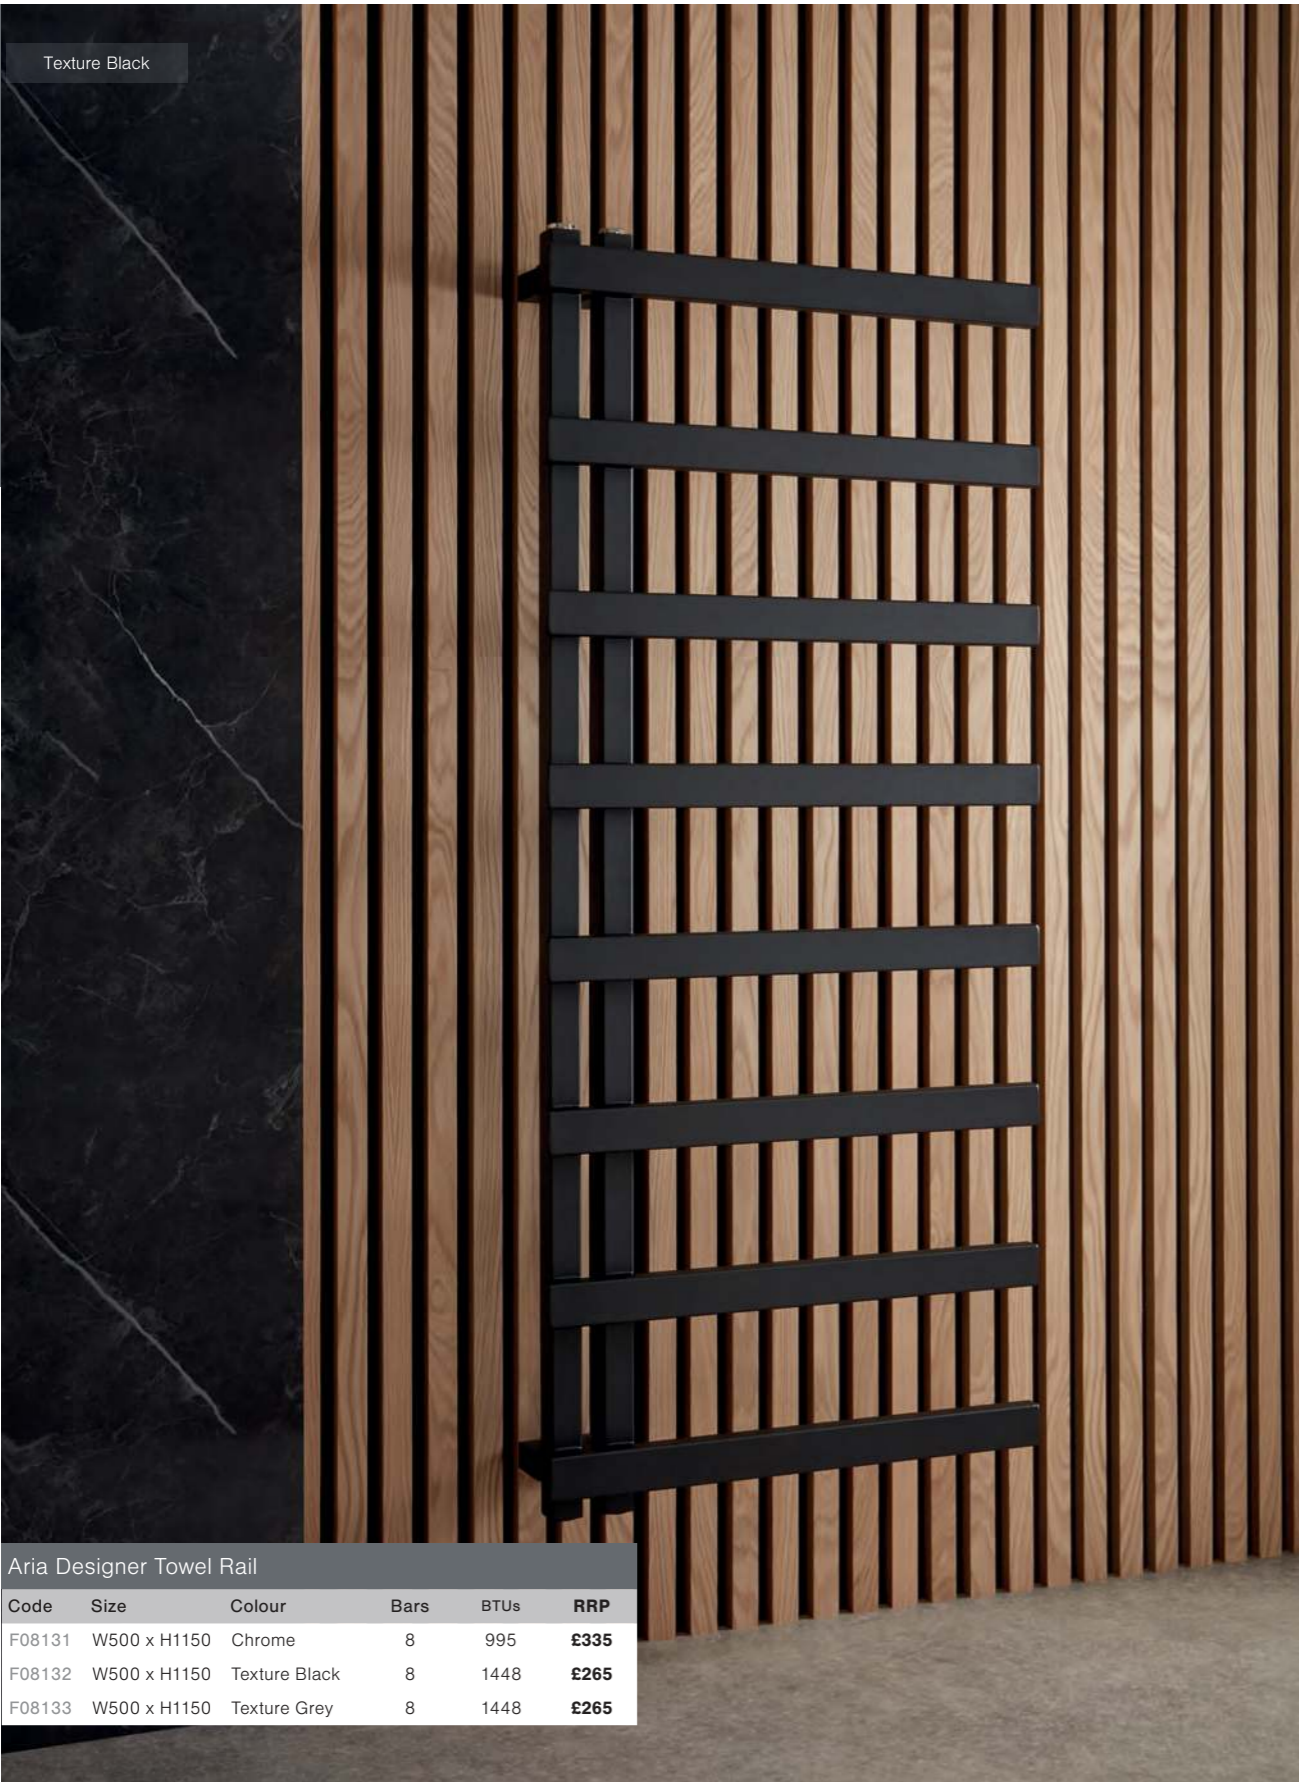

Aria Designer Towel Rail

Code	Size	Colour	Bars	BTUs	RRP
F08131	W500 x H1150	Chrome	8	995	£335
F08132	W500 x H1150	Texture Black	8	1448	£265
F08133	W500 x H1150	Texture Grey	8	1448	£265

Sera Designer Towel Rail

Code	Size	Colour	Bars	BTUs	RRP
F08146	W500 x H800	Chrome	7	590	£155
F08147	W500 x H800	Texture Graphite	7	859	£135
F08148	W500 x H800	Texture Black	7	859	£135
F08149	W500 x H1200	Chrome	10	860	£199
F08150	W500 x H1200	Texture Graphite	10	1251	£175
F08151	W500 x H1200	Texture Black	10	1251	£175
F08152	W600 x H800	Chrome	7	666	£175
F08153	W600 x H800	Texture Graphite	7	969	£145
F08154	W600 x H800	Texture Black	7	969	£145
F08155	W600 x H1200	Chrome	10	968	£209
F08156	W600 x H1200	Texture Graphite	10	1408	£185
F08157	W600 x H1200	Texture Black	10	1408	£185