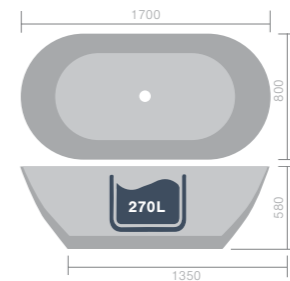

Havana Corner

Corner solid surface bath 1700 x 800mm
Natural Matt White
F10654 Left Hand **£3,499**
F10655 Right Hand **£3,499**
Custom Colour **£4,499**

Bespoke painting service...

Havana baths can be customised in an extensive range of RAL numbers. Each bath is specially made to order and longer delivery times will be required. Please confirm at point of order.