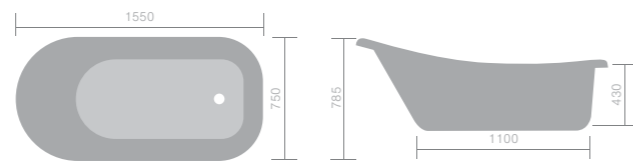

NEW IMPROVED
DESIGN

Blenheim

F10425 Double-ended freestanding bath
1600 x 720mm
£789
(Bath feet required)

NEW IMPROVED
DESIGN

Wentworth

F10429 Double-ended freestanding bath
1700 x 750mm **£789**
(Bath feet required)