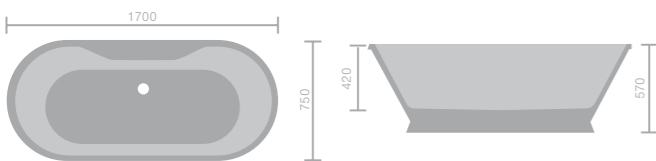

Napoli

F09346
Twin skinned double-ended freestanding
bath with ledge 1700 x 750mm **£1,699**

235L