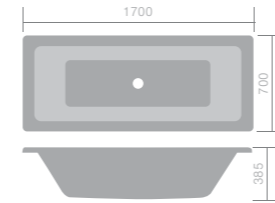

Carrera

Available with: