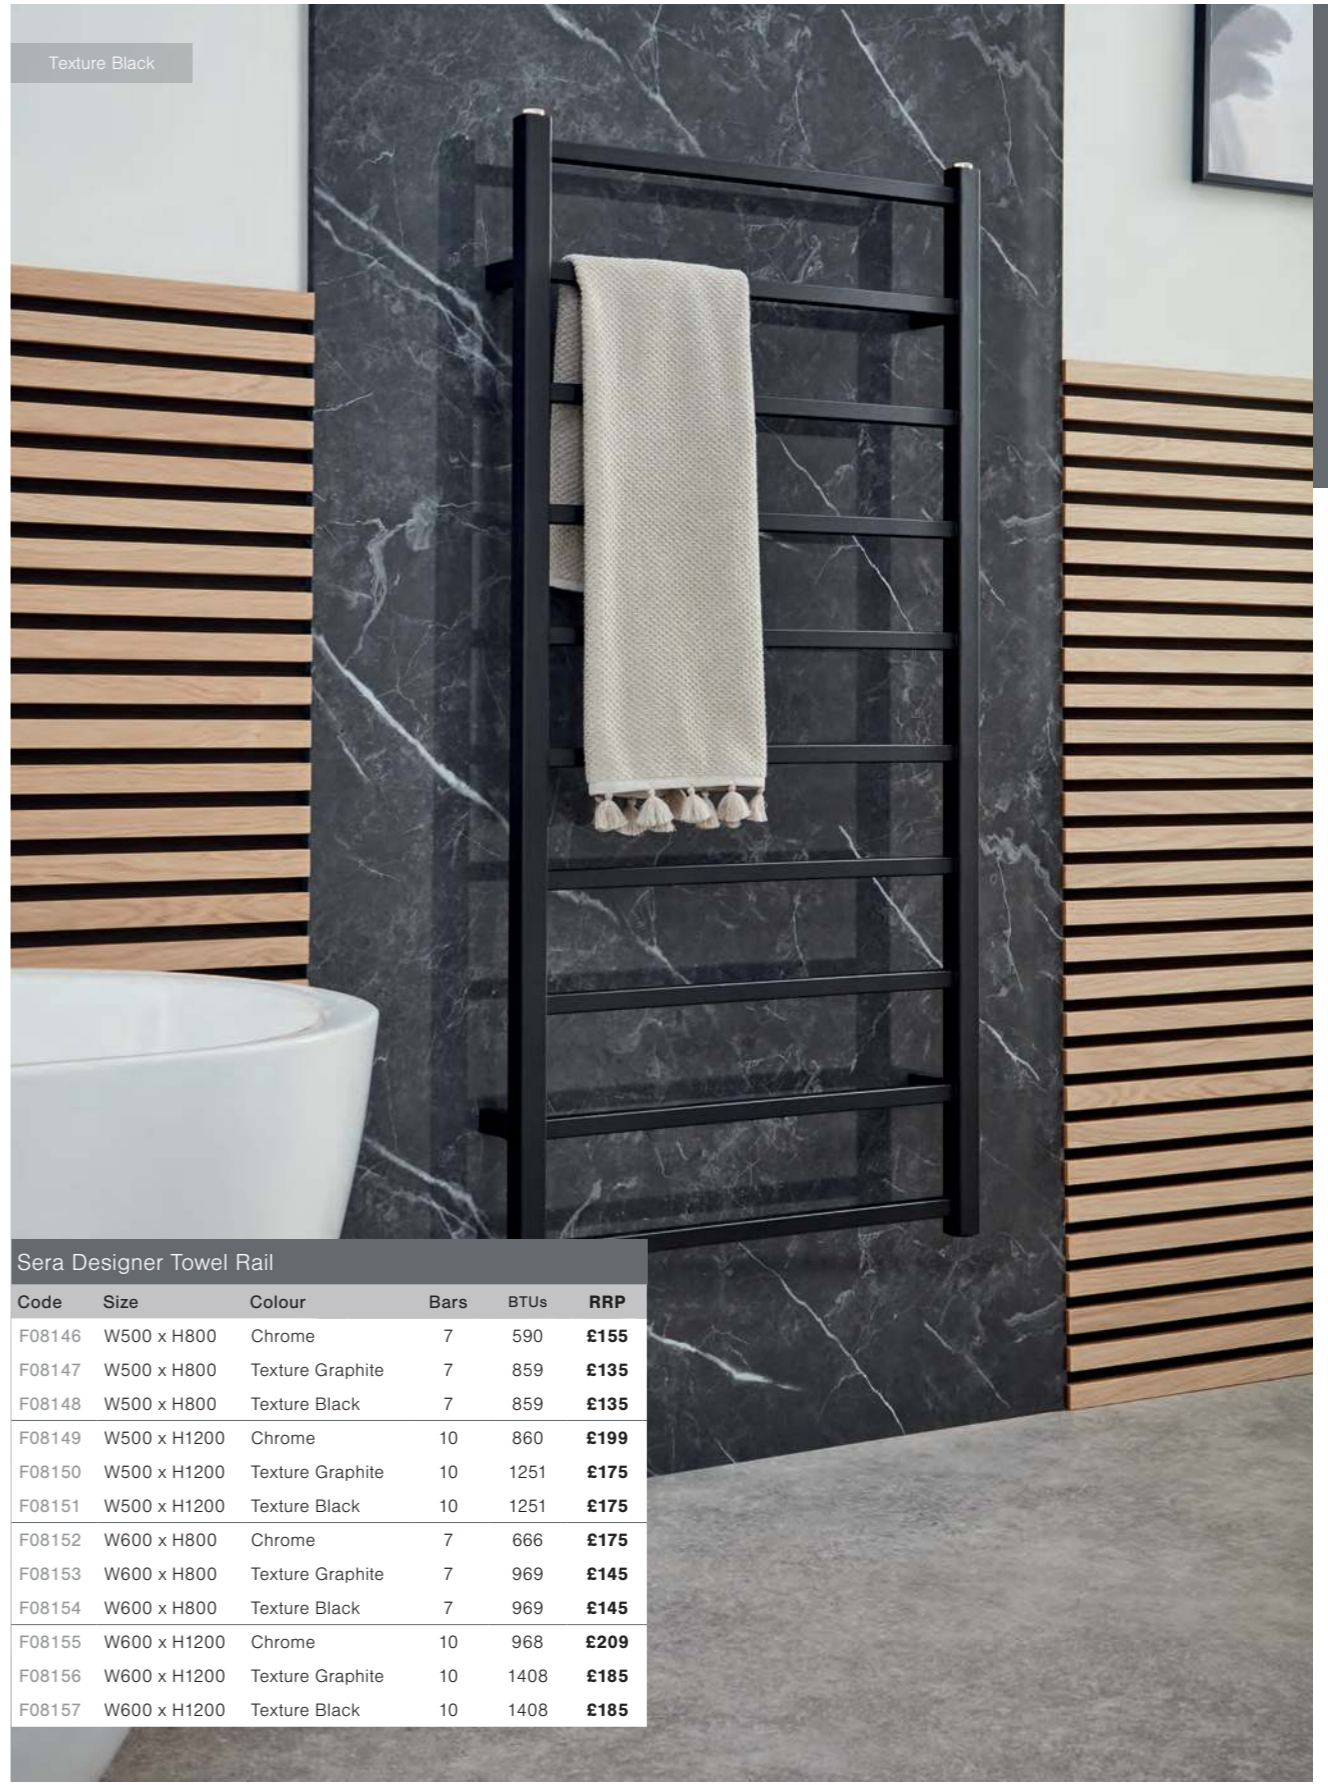

Aria Designer Towel Rail

Code	Size	Colour	Bars	BTUs	RRP
F08131	W500 x H1150	Chrome	8	995	£335
F08132	W500 x H1150	Texture Black	8	1448	£265
F08133	W500 x H1150	Texture Grey	8	1448	£265

Sera Designer Towel Rail

Code	Size	Colour	Bars	BTUs	RRP
F08146	W500 x H800	Chrome	7	590	£155
F08147	W500 x H800	Texture Graphite	7	859	£135
F08148	W500 x H800	Texture Black	7	859	£135
F08149	W500 x H1200	Chrome	10	860	£199
F08150	W500 x H1200	Texture Graphite	10	1251	£175
F08151	W500 x H1200	Texture Black	10	1251	£175
F08152	W600 x H800	Chrome	7	666	£175
F08153	W600 x H800	Texture Graphite	7	969	£145
F08154	W600 x H800	Texture Black	7	969	£145
F08155	W600 x H1200	Chrome	10	968	£209
F08156	W600 x H1200	Texture Graphite	10	1408	£185
F08157	W600 x H1200	Texture Black	10	1408	£185