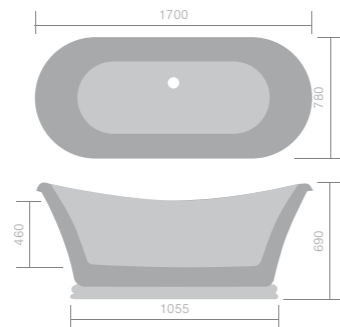

Aphrodite

F01367
Twin-skinned luxury freestanding double-ended bath 1700 x 780mm **£1,889**

250L