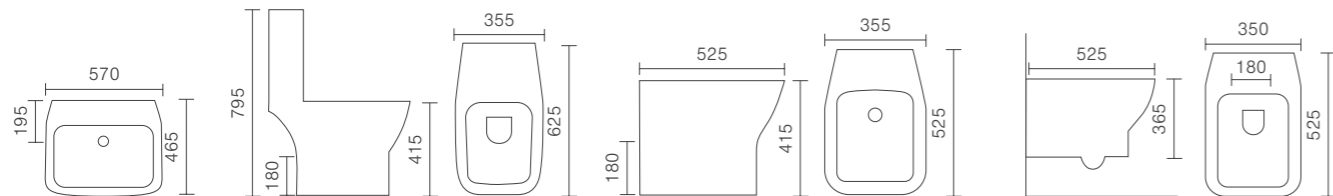

Monty

Vetta

Lucca

Elettra

Piccolo

Adella

Capello

Medici

Emme