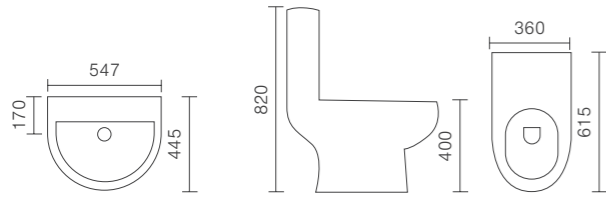

Monty

Vetta

Lucca

Elettra

Piccolo

Adella

Capello

Medici

Emme