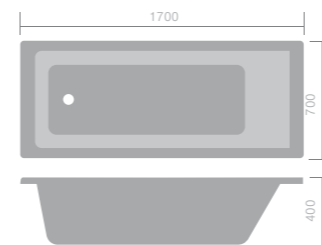

Medici

Available with:

	Capacity	Standard	Tungstenite
1600 x 700mm	168L	F05261 £350	F09352 £369
1600 x 750mm	173L	F09351 £325	F09353 £399
1700 x 700mm	185L	F05237 £349	F09356 £399
1700 x 750mm	201L	F05238 £379	F09355 £405
1800 x 800mm	229L	F05239 £425	F09354 £429

Atlanta

Available with: