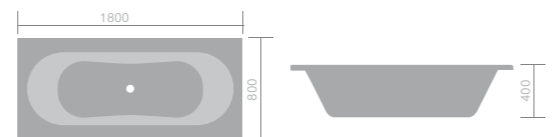

Carrera

Available with:

| | Capacity | Standard | Tungstenite |
|--------------|----------|--------------------|--------------------|
| 1700 x 700mm | 152L | F05286 £375 | F05287 £515 |
| 1700 x 750mm | 159L | F05288 £389 | F05289 £540 |
| 1700 x 800mm | 167L | F05290 £425 | F05291 £555 |
| 1800 x 800mm | 182L | F05292 £432 | F05293 £570 |