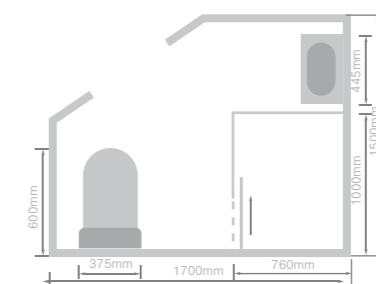

F00495 Wall Hung Unit, 1000mm Sliding Door	£1,425
F00496 Wall Hung Unit, 1200mm Sliding Door	£1,425
F00497 Floor standing Unit, 1000mm Sliding Door	£1,425
F00498 Floor standing Unit, 1200mm Sliding Door	£1,425

Get The Slider En-Suite...

WC inc. soft close seat	£425
Gloss White basin unit & mirror	£540
Purity 1000mm or 1200mm sliding door inc. 760mm side panel	£756
Designer 1000 x 760mm or 1200 x 760mm shower tray	£310
Cubix² mini basin mixer	£129
Wastes (chrome)	£22
Total Value	£2,131

Special Price £1,425