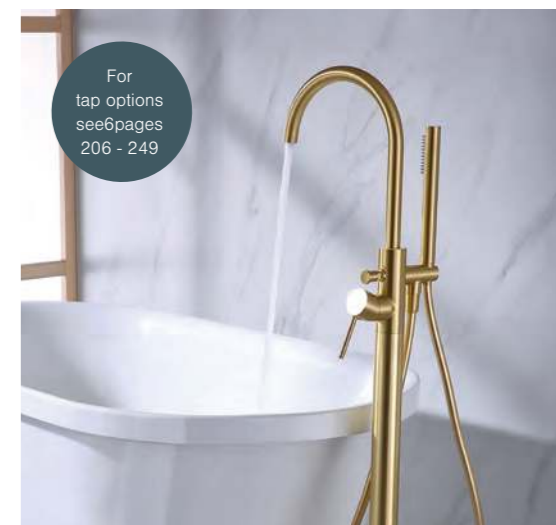

Shower

Tungstenite bath available in this size.

1200 x 1200mm		
1400 x 1200mm		
1500 x 1000mm		
1500 x 1040mm	•	•