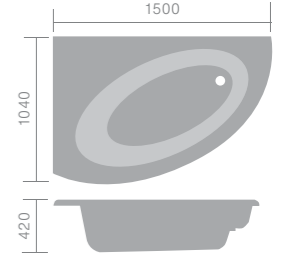

Orlah

Available with:

Left hand bath shown.

1500 x 1040mm LH
1500 x 1040mm RH
Corner panel

Capacity
240L
240L

Standard
F05706 **£555**
F05707 **£555**
F05705 **£235**

Tungstenite
F05719 **£815**
F05720 **£815**

Add something extra...
See page 88

6 6 Jet Whirlpool
Add **£900**
F02257

8 8 Jet Whirlpool
Add **£965**
F02258

10 10 Jet Whirlpool
Add **£1,069**
F02254

12 12 Jet Air Spa
Add **£1,229**
F02256

12 Deluxe Whirlpool
Add **£2,599**
F02260

Lighting Under Water Lighting
Add **£469**
F02259

Tungstenite Strengthen your bath with a layer of Tungstenite.
This durable mineral locks in warmth and offers better support.