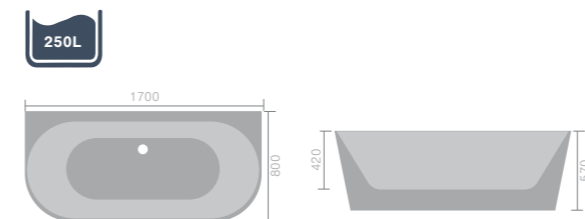

Siena

F09815
Thin-edged, twin skinned luxury freestanding back to wall bath with waste
1700 x 800mm **£1,749**