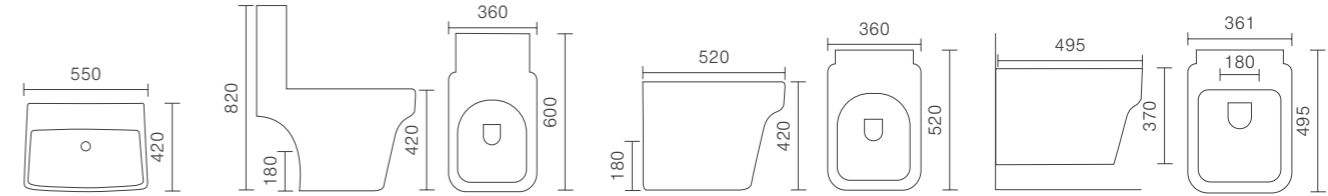

Monty

Vetta

Lucca

Elettra

Piccolo

Adella

Capello

Medici

Emme