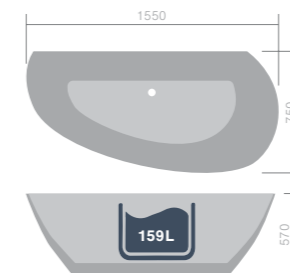

Baths | Luxury Freestanding