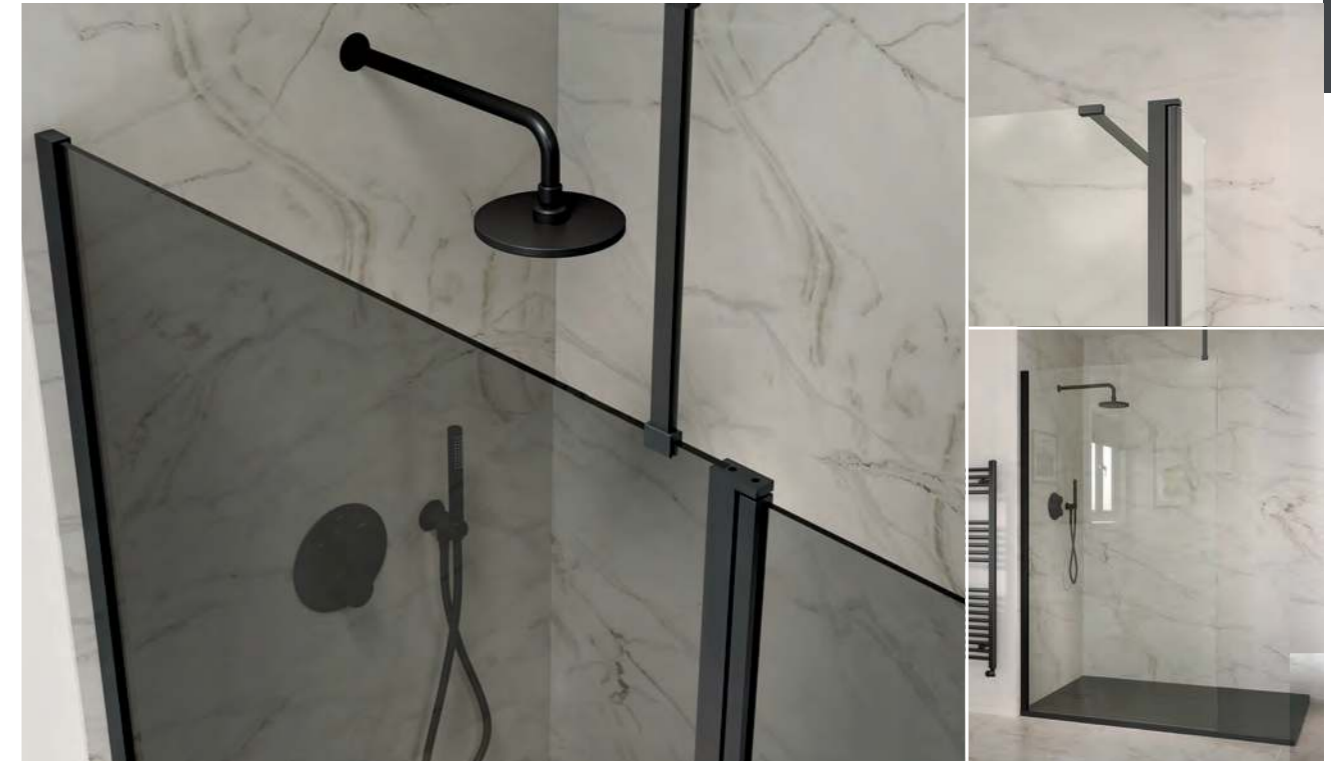

Elite Walk-In

Glass: 10mm Glass | **Height:** 2000mm | **From £149**

Add a distinctive look and a dramatic feel to your showering space with the stunning Elite Walk-in panels. The premium range of glass panels are crafted out of 10mm clear or smoked glass, with a minimalist profile and innovative hinge mechanisms perfect for creating a cool and contemporary space. The smoky tint lets you enjoy more privacy, while a folding flipper panel minimises splashes. This walk-in panel can be used with or without shower trays.