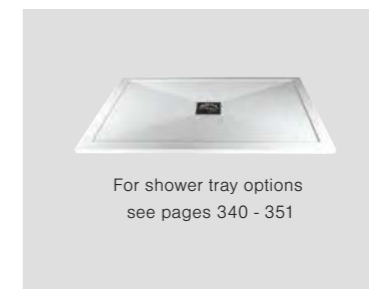

1. **Specification**
2. Concealed Fittings
   - Wetroom Compatible
   - Top Cover Caps
   - Manufacturer Guarantee
   - Adjustable Wall Profiles
   - Aquashield

Enclosures | 6mm Hinged Door

Enclosures | 6mm Hinged Door