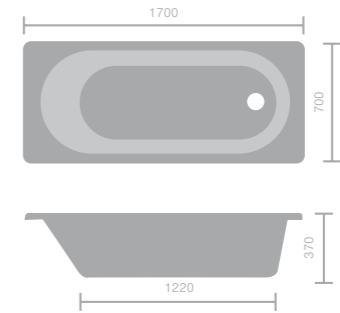

Duo

	Capacity	Standard	Tungstenite
1700 x 700mm	162L	F09357 £295	F09358 £369