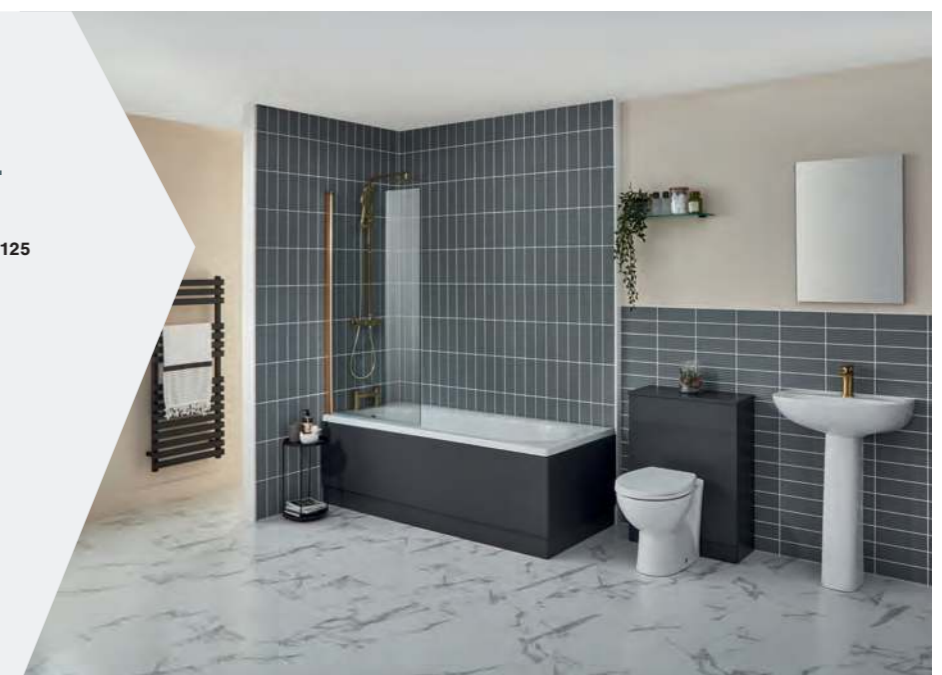

Create your dream bathroom...

- F09323 Monty back to wall WC **£185**
- F09193 Monty 1TH basin and pedestal **£125**
- F09070 Aquatrend WC unit **£365**
- F05307 Caymen bath **£309**
- F09059 Aquatrend bath panel **£189**
- F09061 Aquatrend end panel **£99**
- F09505 Sabre basin mixer **£185**
- F09702 Sabre bath filler **£215**
- F09085 Plaza shower column **£689**
- F08128 Cima designer towel rail **£335**
- F09695 Ballina LED mirror **£285**
- F08600 Glass shelf **£59**
- F09225 Carrera marble Aquafloor **£155**
- F09886 Brushed brass dual flush **£12**
- F09889 Brushed brass overflow **£6**