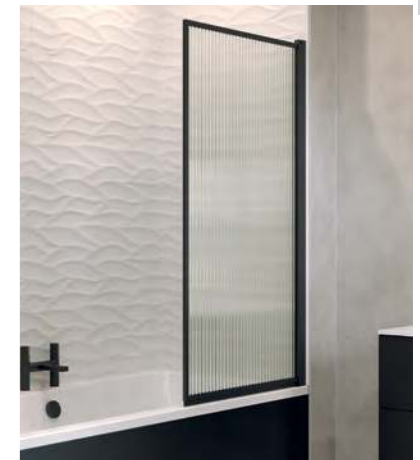

Velar fluted bathscreen W800 H1400
F09691 Brushed Brass **£725**
F09692 Black **£725**