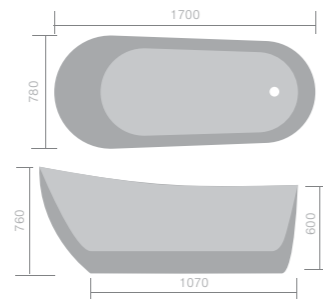

Ophelia

Twin skinned luxury freestanding bath with ledge 1700 x 780mm

F10444 Gloss White

F10443 Matt Black

£1,275

£1,275