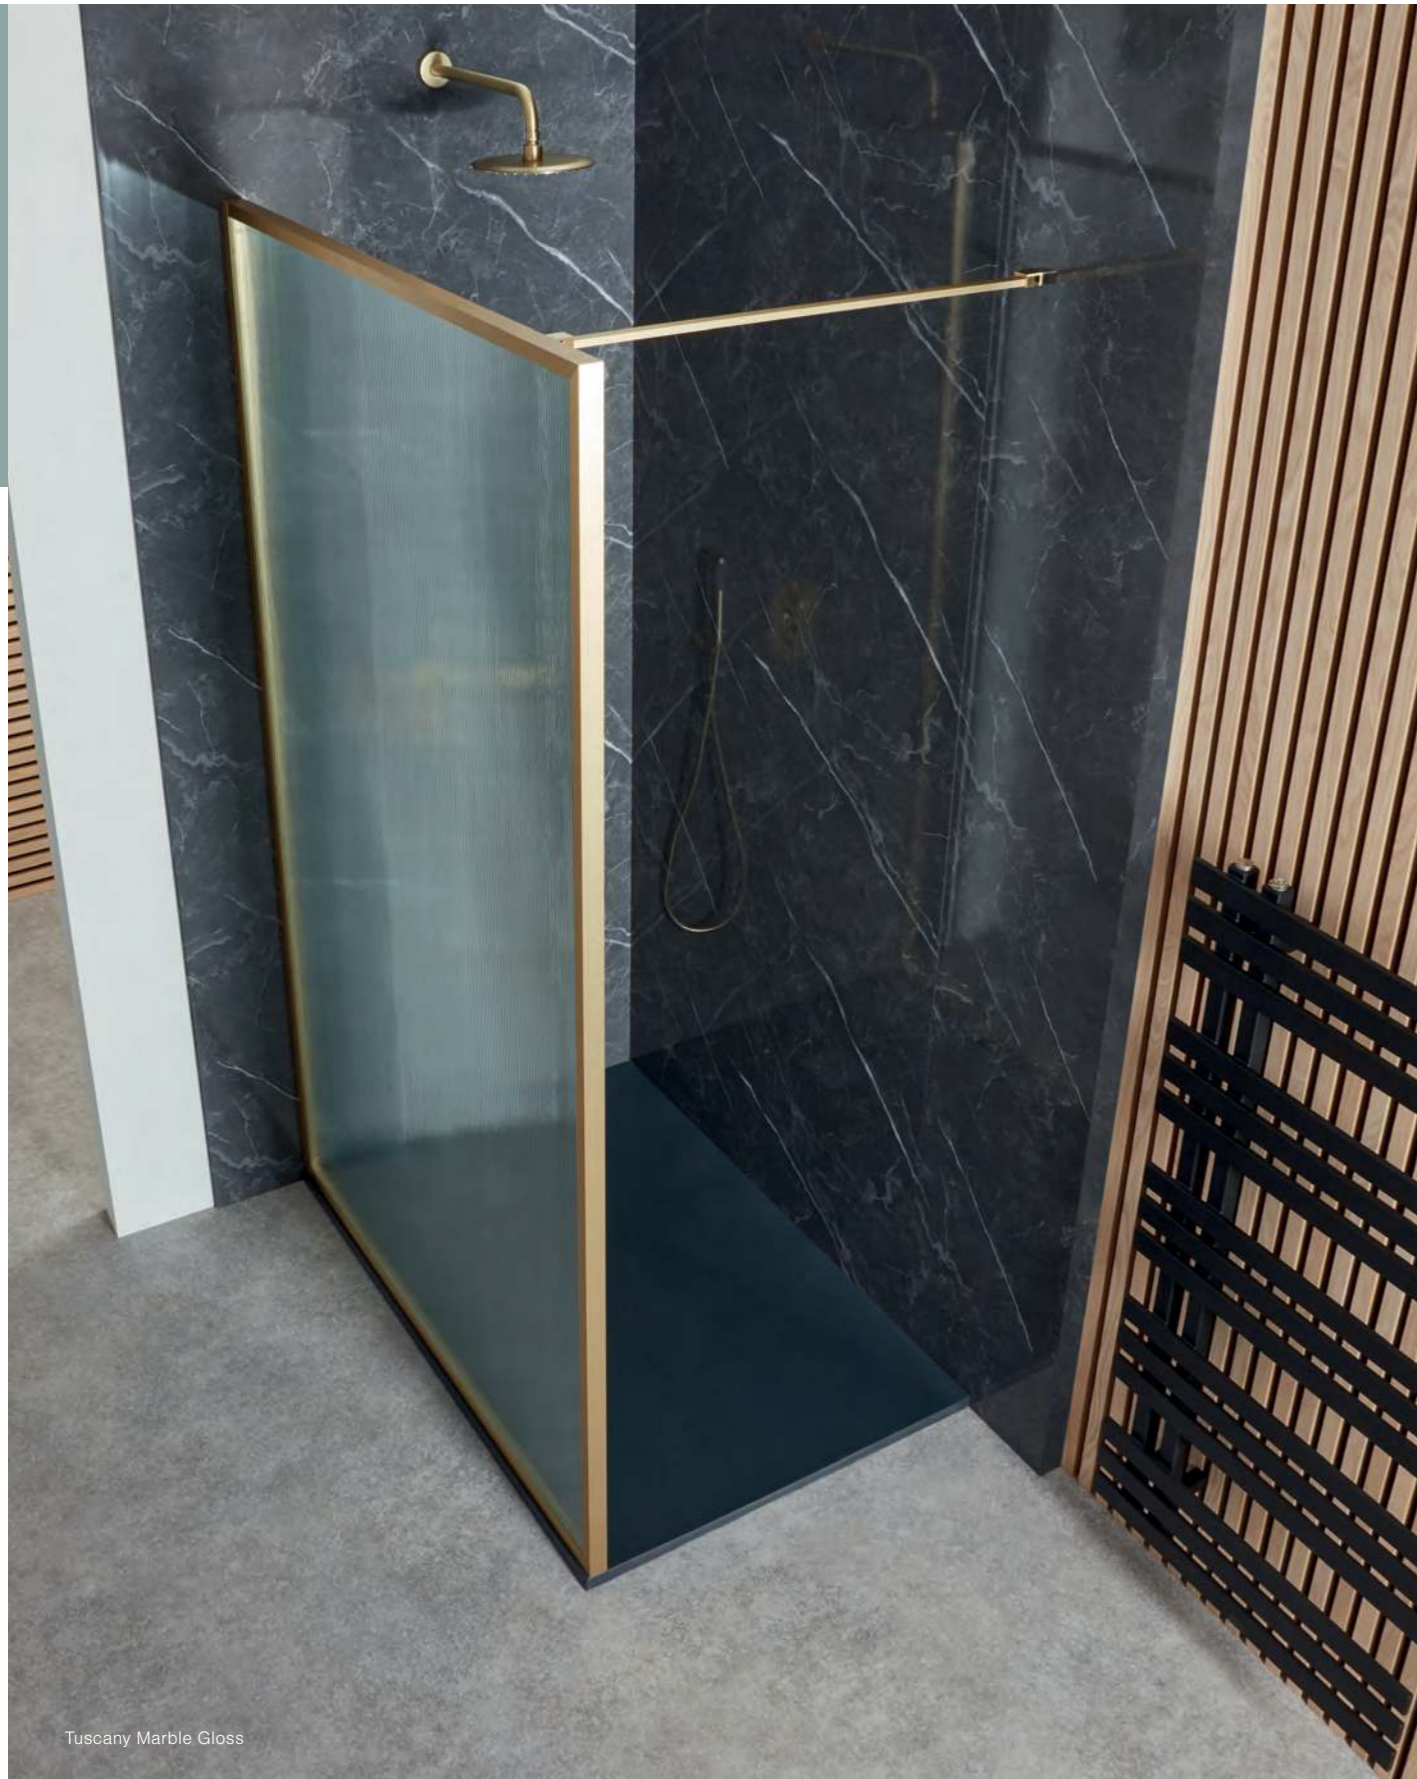

Wide Slat - Washed Oak

Wall Panel Adhesive
F10591 300ml all in one adhesive **£25**

Tuscany Marble Gloss

PVC Shower Panels

- 100% waterproof
- Light & easy to fit
- Suitable for wet and dry internal areas
- Low maintenance wipe clean surface
- Hygienic
- No tiling or grouting to discolour or leak
- Ideal for domestic & commercial interiors
- Tongue and groove joint