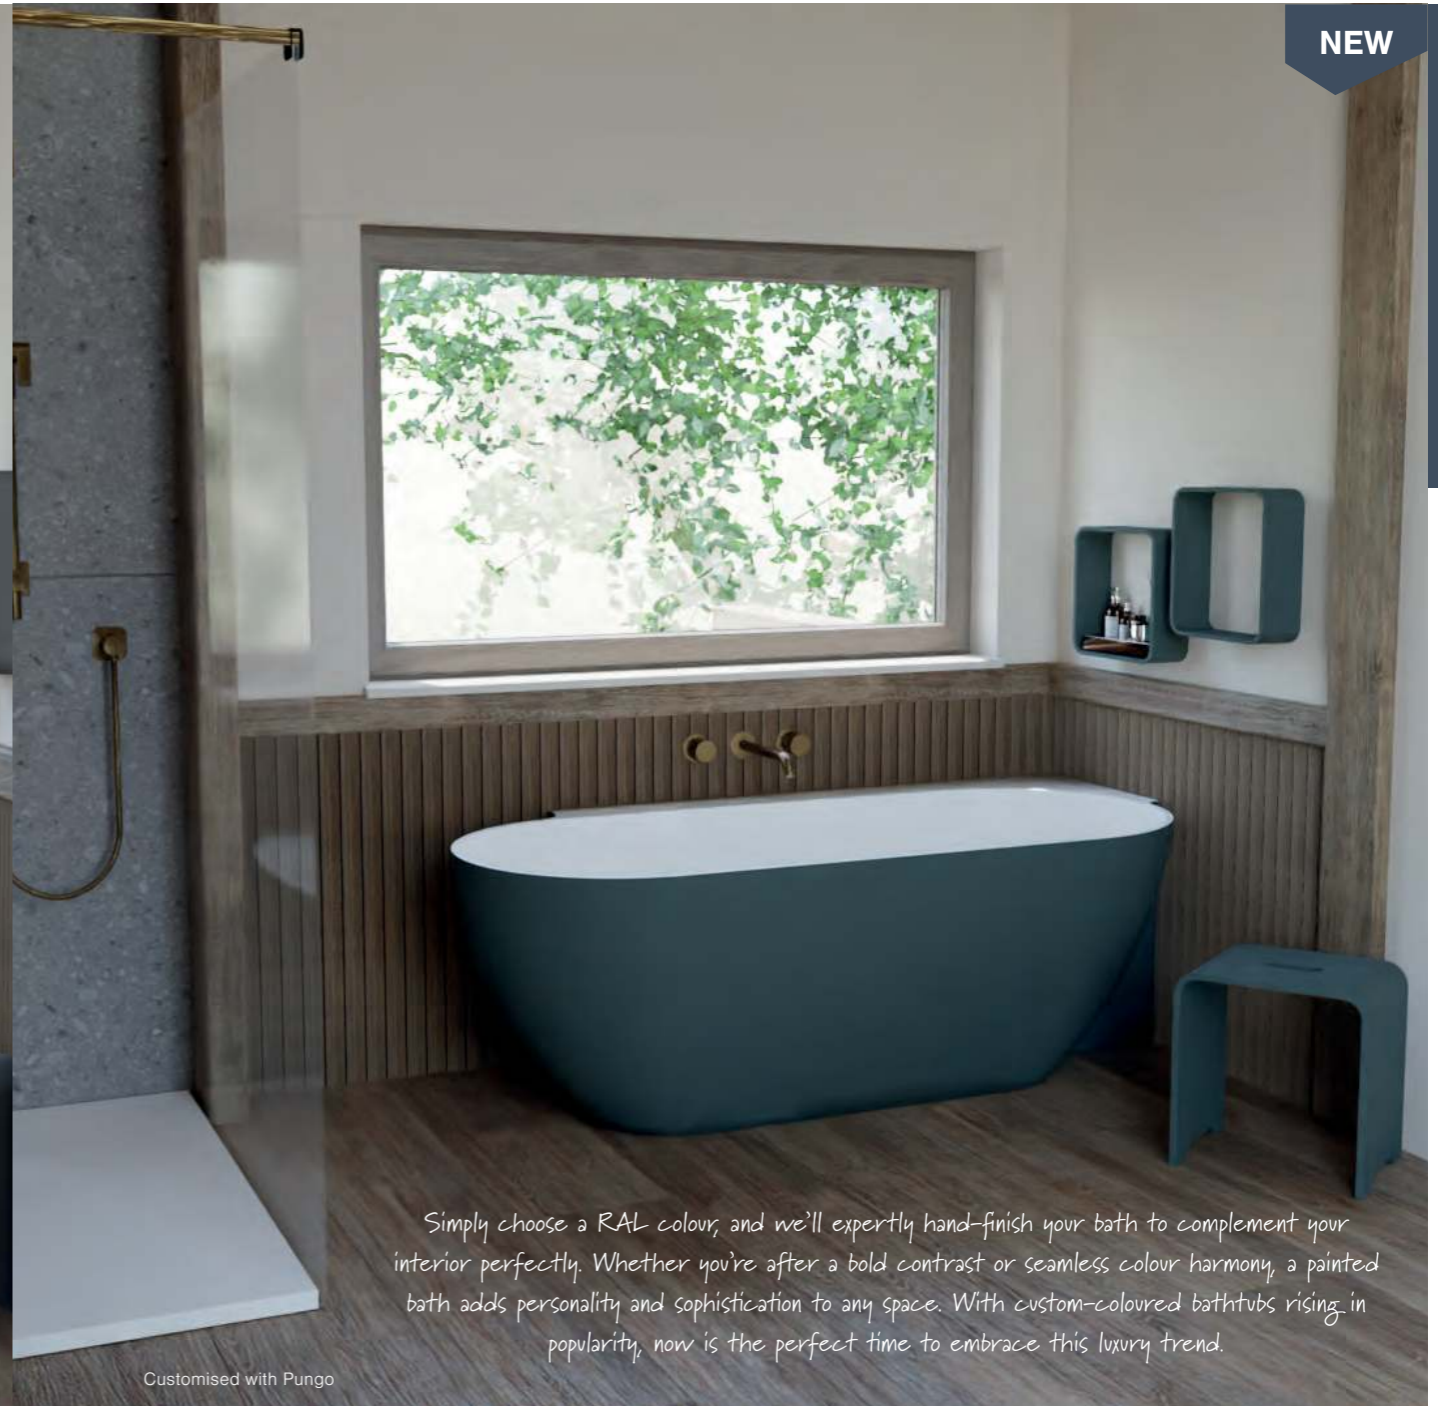

NEW

Customised with Pungo

Simply choose a RAL colour, and we'll expertly hand-finish your bath to complement your interior perfectly. Whether you're after a bold contrast or seamless colour harmony, a painted bath adds personality and sophistication to any space. With custom-coloured bathtubs rising in popularity, now is the perfect time to embrace this luxury trend.

Havana BTW

Back to wall solid surface bath 1700 x 800mm
F10653 Natural Matt White **£3,399**
Custom Colour **£4,399**

Customise your bath in a trending colour...