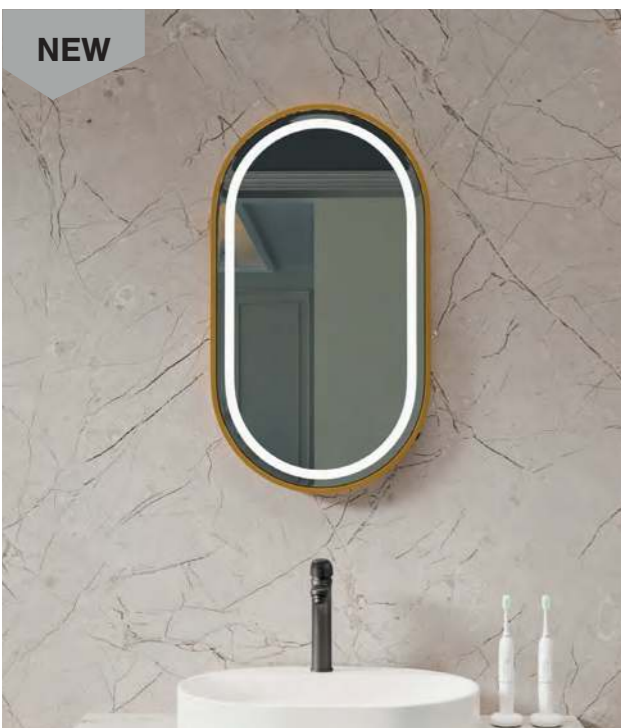

Luma - Oval
LED mirror with aluminium frame, demister, IR sensor switch.
F10417 W450 H800 Matt Black
F10418 W450 H800 Brushed Brass

£269
£289