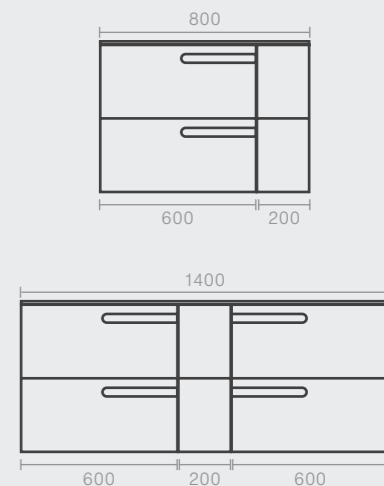

Configure your space to suit you...

Combine units with a worktop and countertop basin (which can be found on page 48 - 51) to create a bathroom space to suit your everyday storage needs

- 18mm Drawer fronts
- Full extraction drawers
- Hettich drawer runners
- Smoky leather interior
- Soft close hinges
- Integrated handle
- Hand sprayed