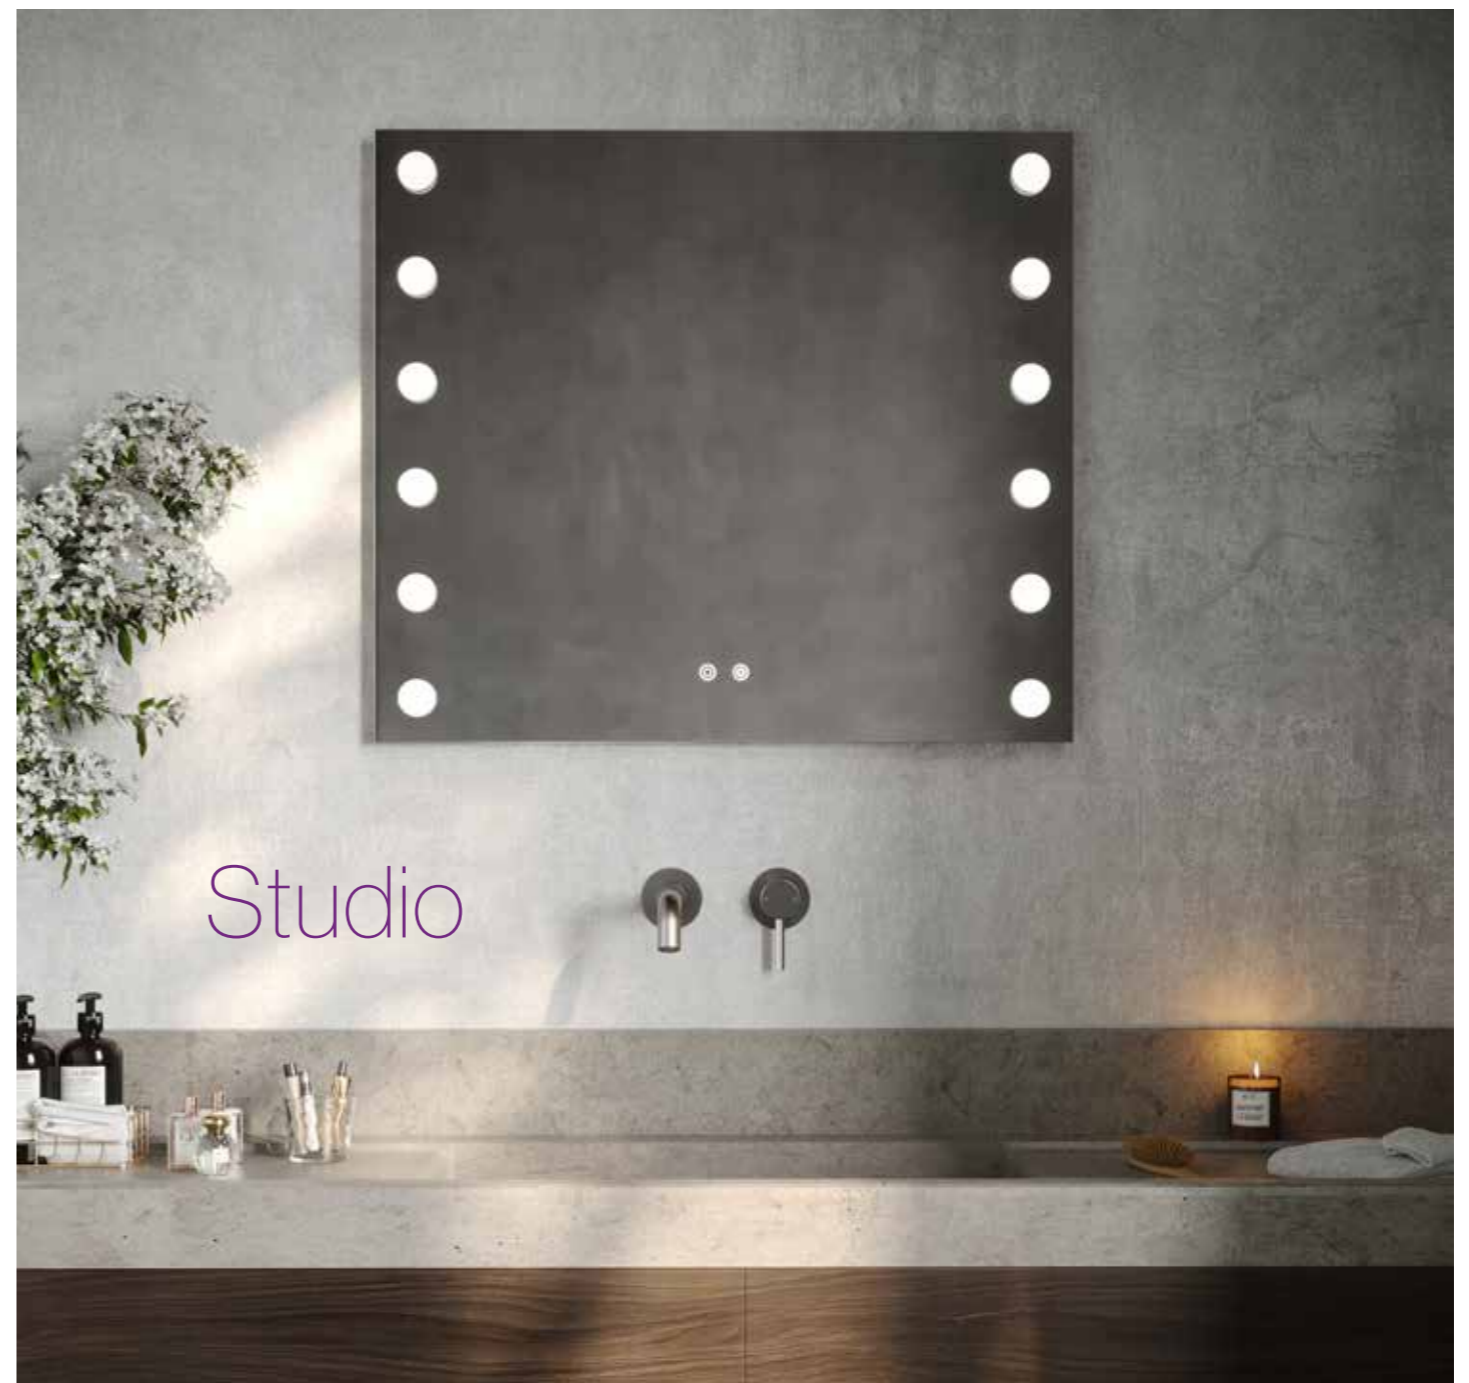

Landscape or Portrait Fitting

Model Shown:
800 x 600mm

Vision

Features

- **Press and hold touch switch to adjust between cool and warm LED lighting**
- Touch switch power control
- Intensity change (dimnable function)
- Aluminium frame
- LED lighting with acrylic diffuser
- Heated demister pad
- Portrait & Landscape fitting
- IP44 rated

Size Options

Dimensions	Code	Price
500 x 700mm	27VI75	£387.96 Inc. VAT / £323.96 Net
600 x 800mm	27VI86	£420.82 Inc. VAT / £350.68 Net

Landscape or Portrait Fitting

Pebble

Size Options

Dimensions	Code	Price
800 x 555mm	25PEB85	£288.32 Inc. VAT / £240.27 Net

Features

- **Press and hold touch switch to adjust between cool and warm LED lighting**
- Touch switch power control
- Intensity change (dimnable function)
- LED Back-lighting
- Heated demister pad
- Portrait & Landscape fitting
- IP44 rating