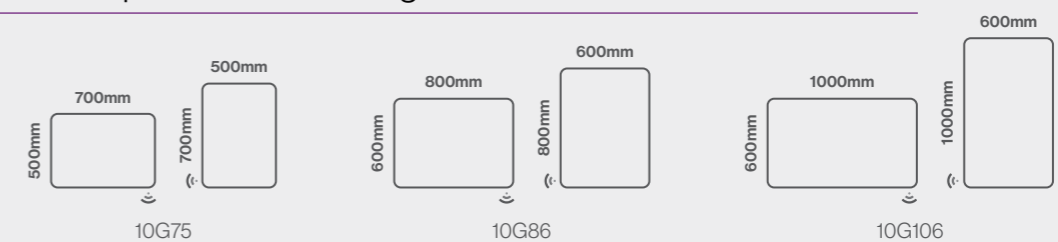

Landscape or Portrait Fitting

CHOOSE YOUR BRASSWARE

CHOOSE YOUR ACCESSORIES

CHOOSE YOUR FLUSH PLATE / CISTERN

CHOOSE YOUR SHOWERING OPTIONS

CHOOSE YOUR SHOWER TRAY

CHOOSE YOUR MIRROR

CHOOSE YOUR TOWEL WARMER

CHOOSE YOUR KITCHEN TAP

CHOOSE YOUR BATH / BASIN