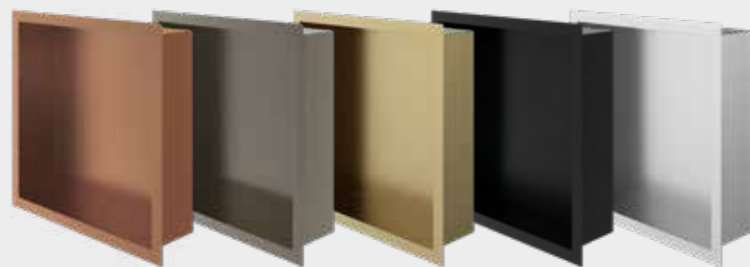

NEW

Large Rectangular Recessed Shelf

570mm x 270mm
(Depth - 83mm)

BR	GG	BR	MB	SS
LRS6030-BR	LRS6030-GG	LRS6030-BB	LRS6030-BL	LRS6030
£278.40 Inc. VAT £232.00 Net			£228.00 Inc. VAT £190.00 Net	

NEW

Square Recessed Shelf

270mm x 270mm
(Depth - 83mm)

BR	GG	BR	MB	SS
SRS2727-BR	SRS2727-GG	SRS2727-BB	SRS2727-BL	SRS2727
£189.60 Inc. VAT £158.00 Net		£168.00 Inc. VAT £140.00 Net		£153.10 Inc. VAT £127.58 Net

Recessed Shelf Features