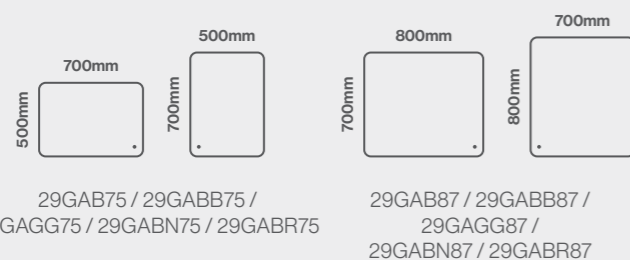

Landscape or Portrait Fitting