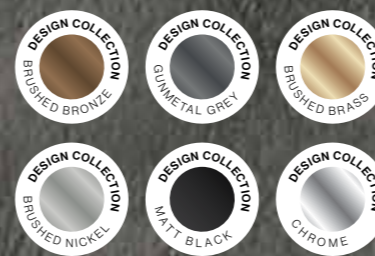

CHOOSE YOUR
BRASSWARE

CHOOSE YOUR
ACCESSORIES

CHOOSE YOUR
FLUSH PLATE / CISTERN

CHOOSE YOUR
SHOWERING OPTIONS

CHOOSE YOUR
SHOWER TRAY

CHOOSE YOUR
MIRROR

CHOOSE YOUR
TOWEL WARMER

CHOOSE YOUR
KITCHEN TAP

CHOOSE YOUR
BATH / BASIN