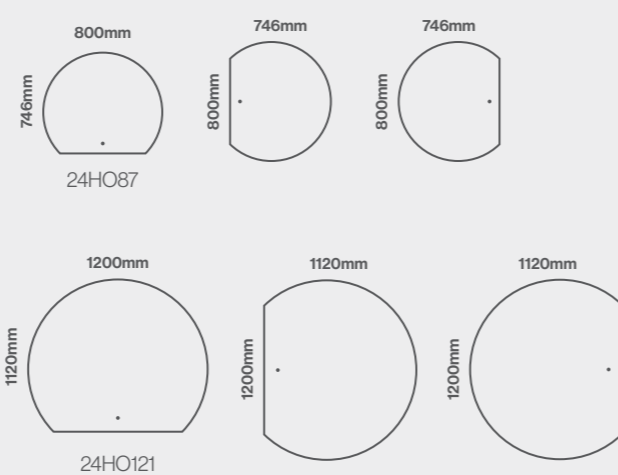

Landscape or Portrait Fitting