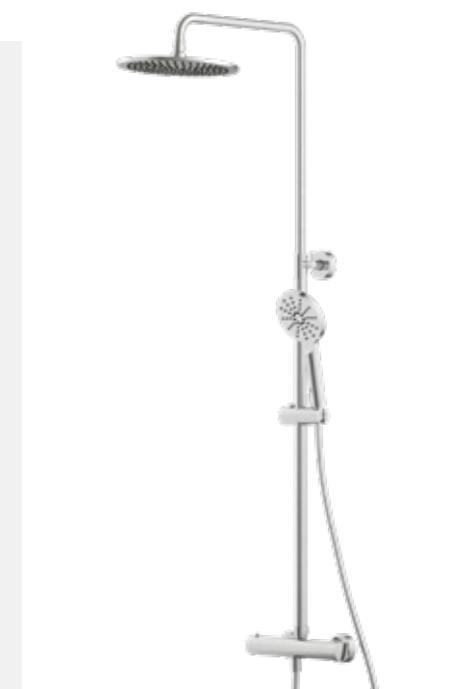

Drench Shower – Chrome

CH LU-DSCWU1 **£636.19 Inc. VAT**
£530.16

CHOOSE YOUR
BRASSWARE

CHOOSE YOUR
ACCESSORIES

CHOOSE YOUR
FLUSH PLATE / CISTERN

CHOOSE YOUR
SHOWERING OPTIONS

CHOOSE YOUR
SHOWER TRAY

CHOOSE YOUR
MIRROR

CHOOSE YOUR
TOWEL WARMER

CHOOSE YOUR
KITCHEN TAP

CHOOSE YOUR
BATH / BASIN