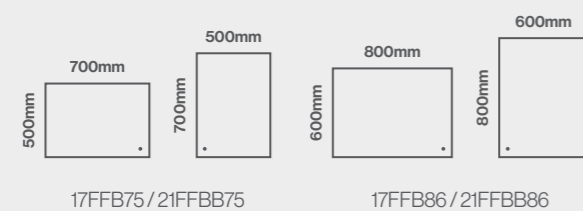

Model Shown: 700 x 500mm

Landscape or Portrait Fitting

Features

- Press and hold touch switch to adjust between cool and warm LED lighting
- Touch switch control (Black version)
- Aluminium frame with brushed brass finish
- Heated demister pad
- Landscape or portrait fitting
- IP44 rated