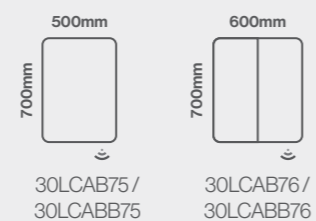

Portrait Fitting Only