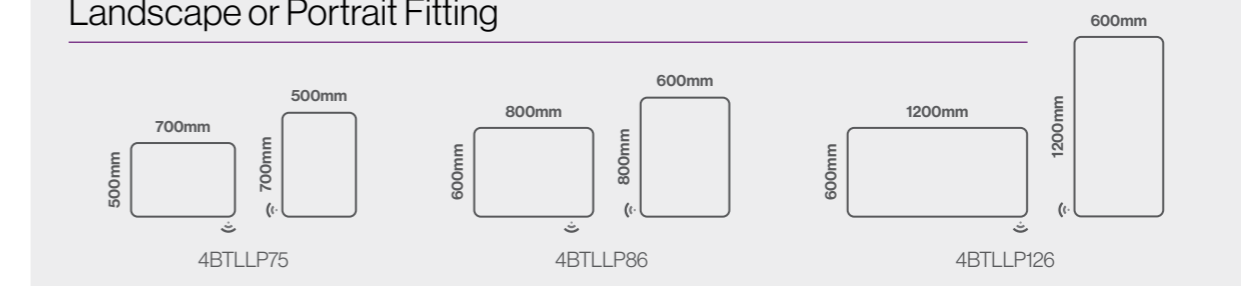

Landscape or Portrait Fitting

CHOOSE YOUR BRASSWARE

CHOOSE YOUR ACCESSORIES

CHOOSE YOUR FLUSH PLATE / CISTERN

CHOOSE YOUR SHOWERING OPTIONS

CHOOSE YOUR SHOWER TRAY

CHOOSE YOUR MIRROR

CHOOSE YOUR TOWEL WARMER

CHOOSE YOUR KITCHEN TAP

CHOOSE YOUR BATH / BASIN