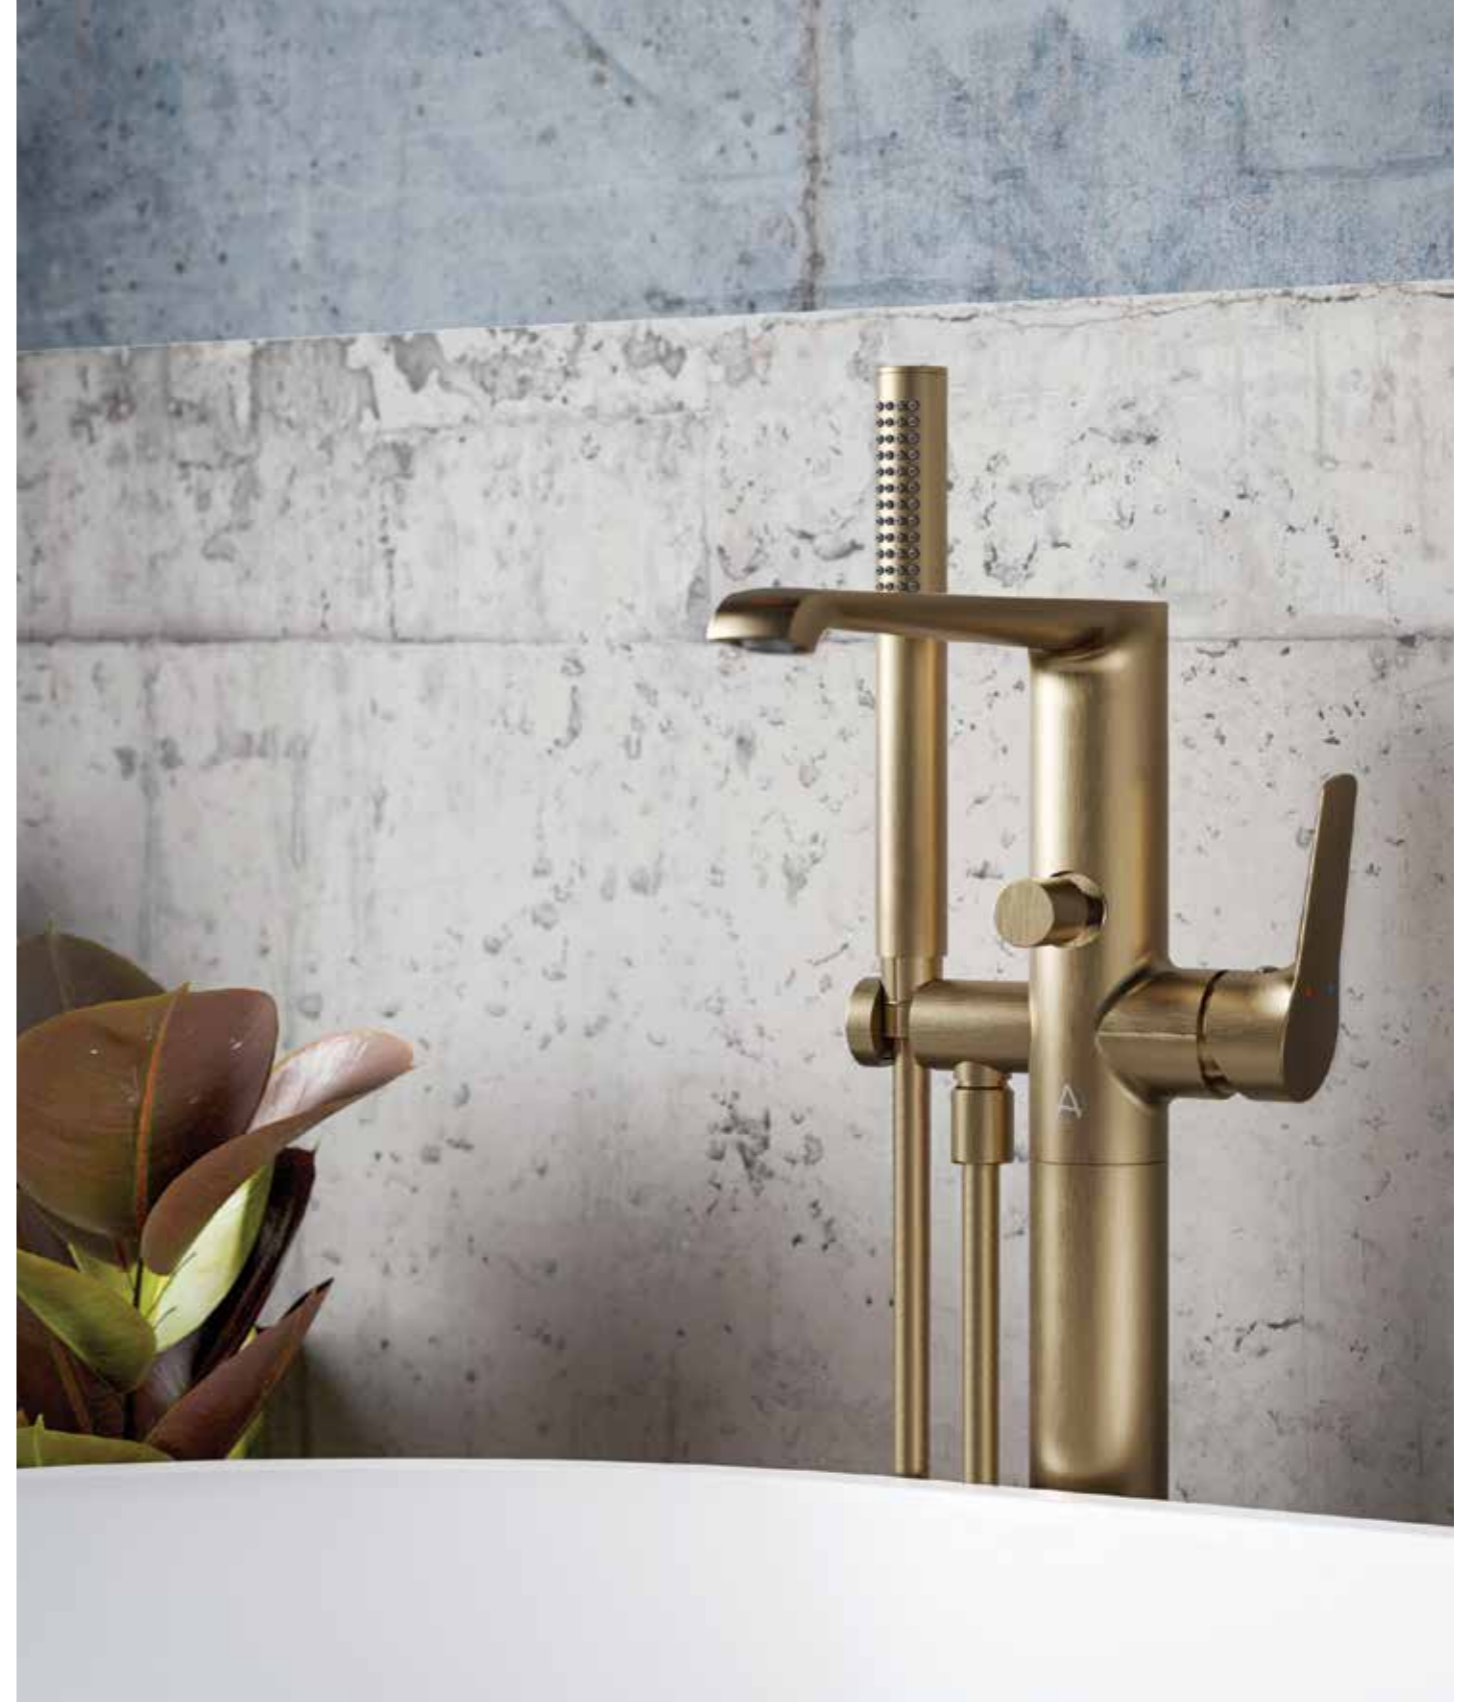

Basin Mono
HA-BM-BB
0.5
£272.21 Inc. VAT
£226.84 Net

Deck Mounted Bath Filler
HA-BF-BB
0.5
£463.01 Inc. VAT
£385.84 Net

Freestanding Bath Shower Mixer
Comes complete with EasyFit box
HA-FSBSM-BB
1.0
£1,427.18 Inc. VAT
£1,189.32 Net

Tall Basin Mono
HA-TB-BB
0.5
£361.25 Inc. VAT
£301.04 Net

Deck Mounted Bath Shower Mixer
HA-BS-BB
0.5
£572.40 Inc. VAT
£477.00 Net

All Hanna basin mixers, including wall-mounted mixers, come complete with a centre clicker waste.