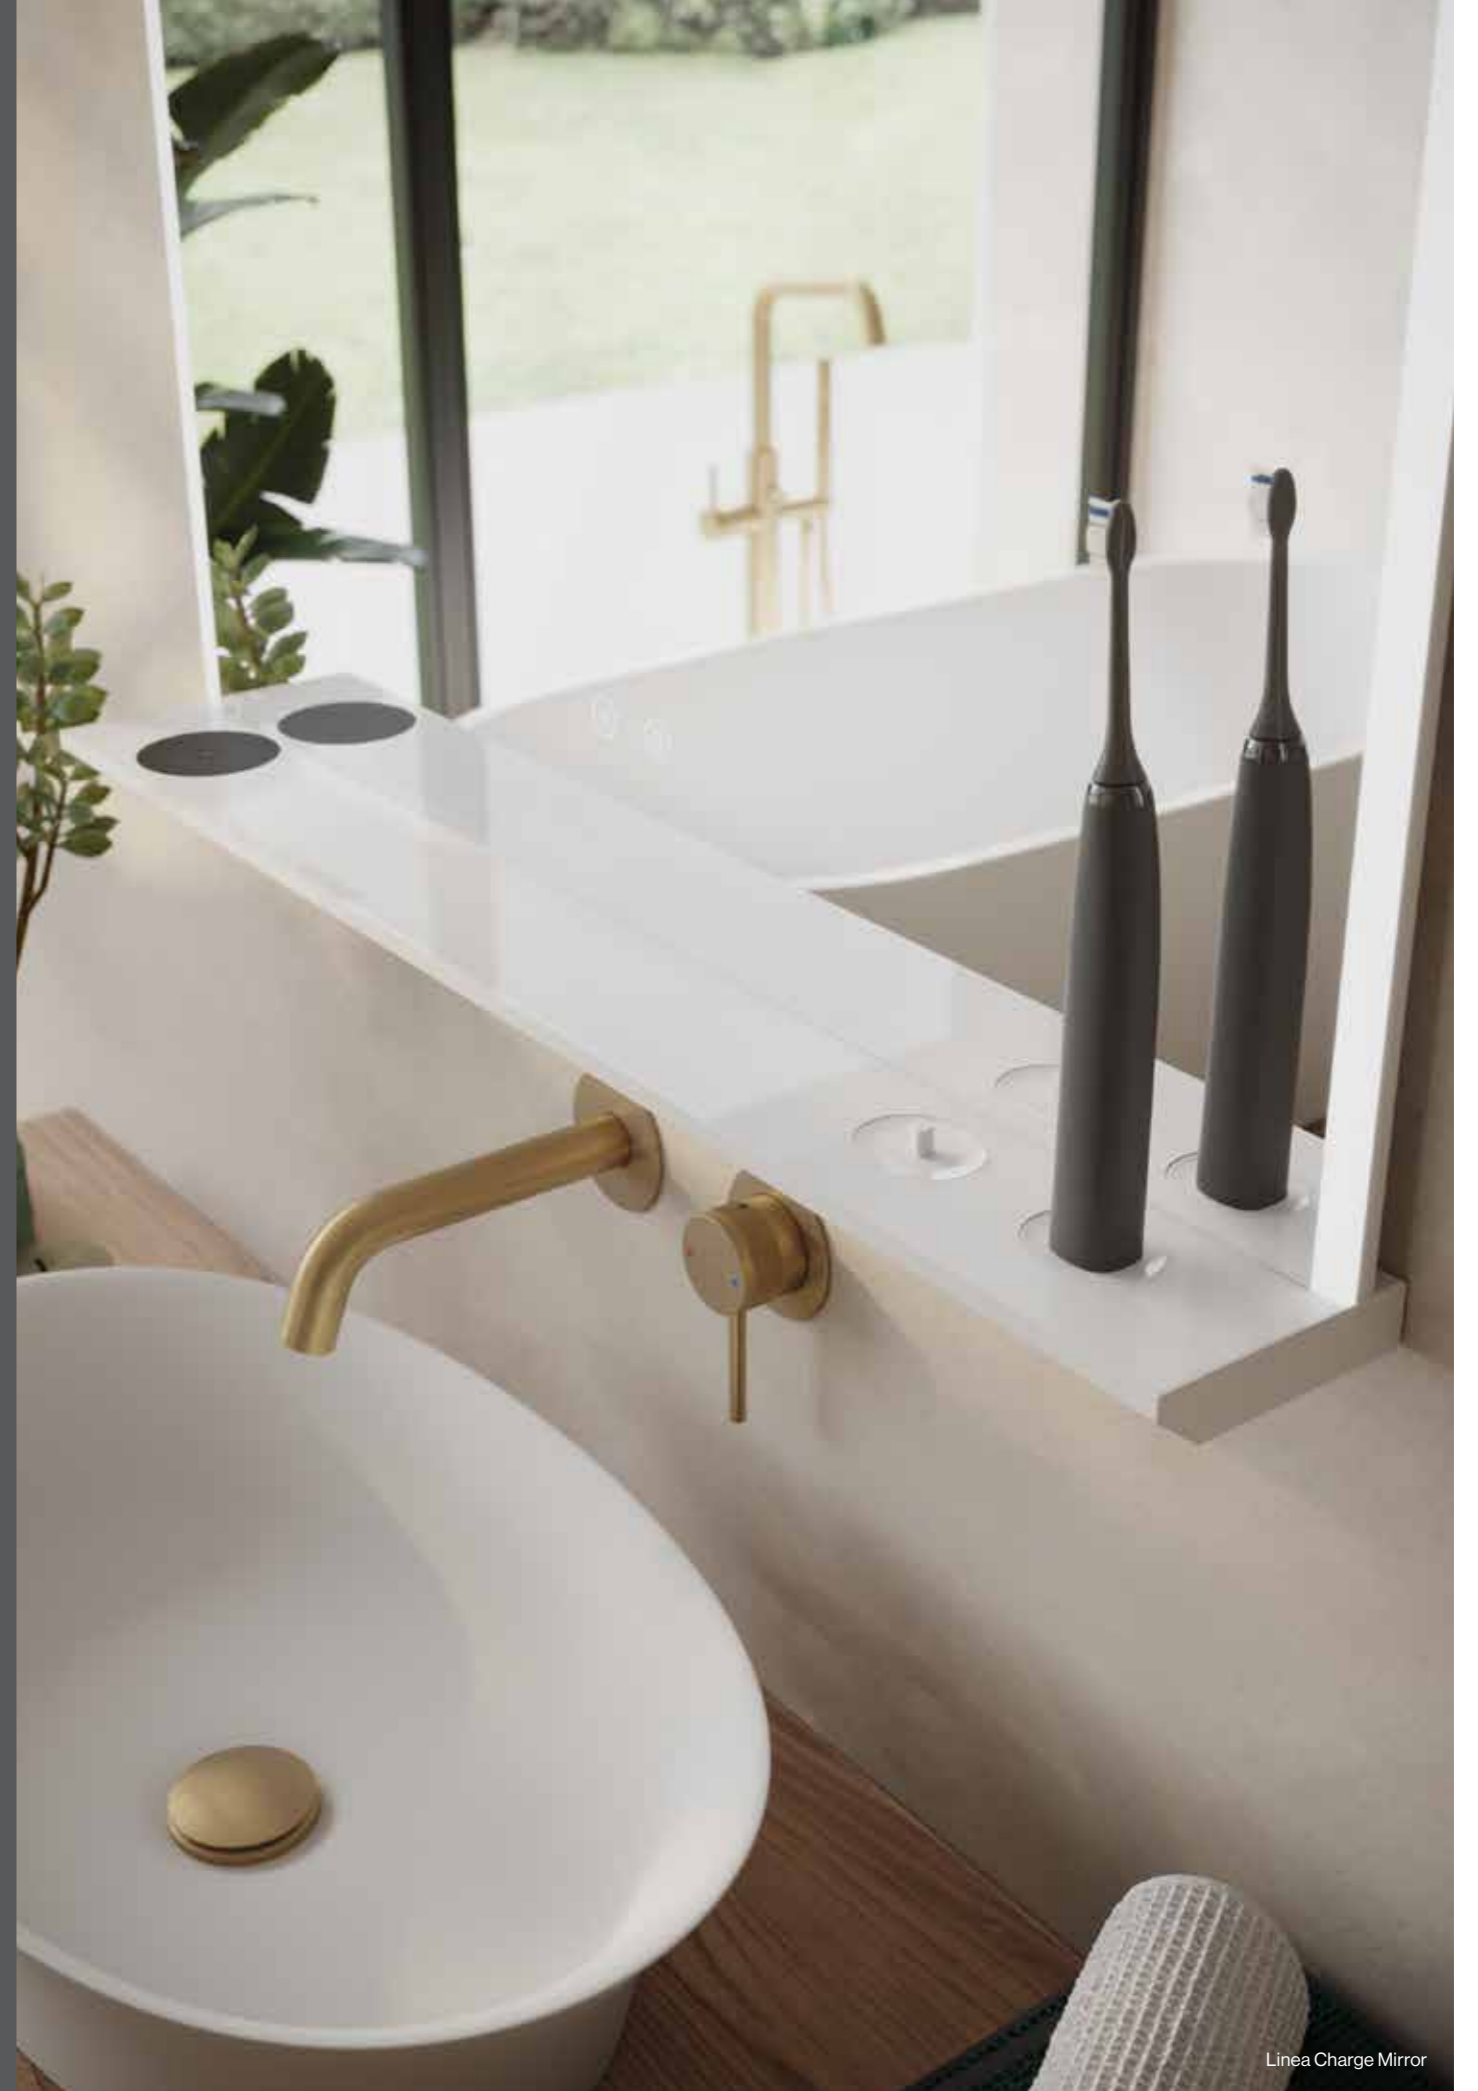

Warranty

MIRROR COLLECTION
in all finishes include an
Aqualla 5 Year Warranty

Warranty includes 2 years parts and labour,
and the remaining period parts only.

All mirrors with infrared on/off sensors require a minimum 150mm clearance from the sensor to any surface.