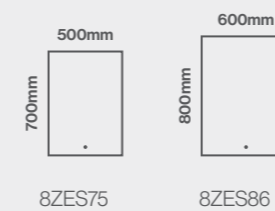

Portrait Fitting Only