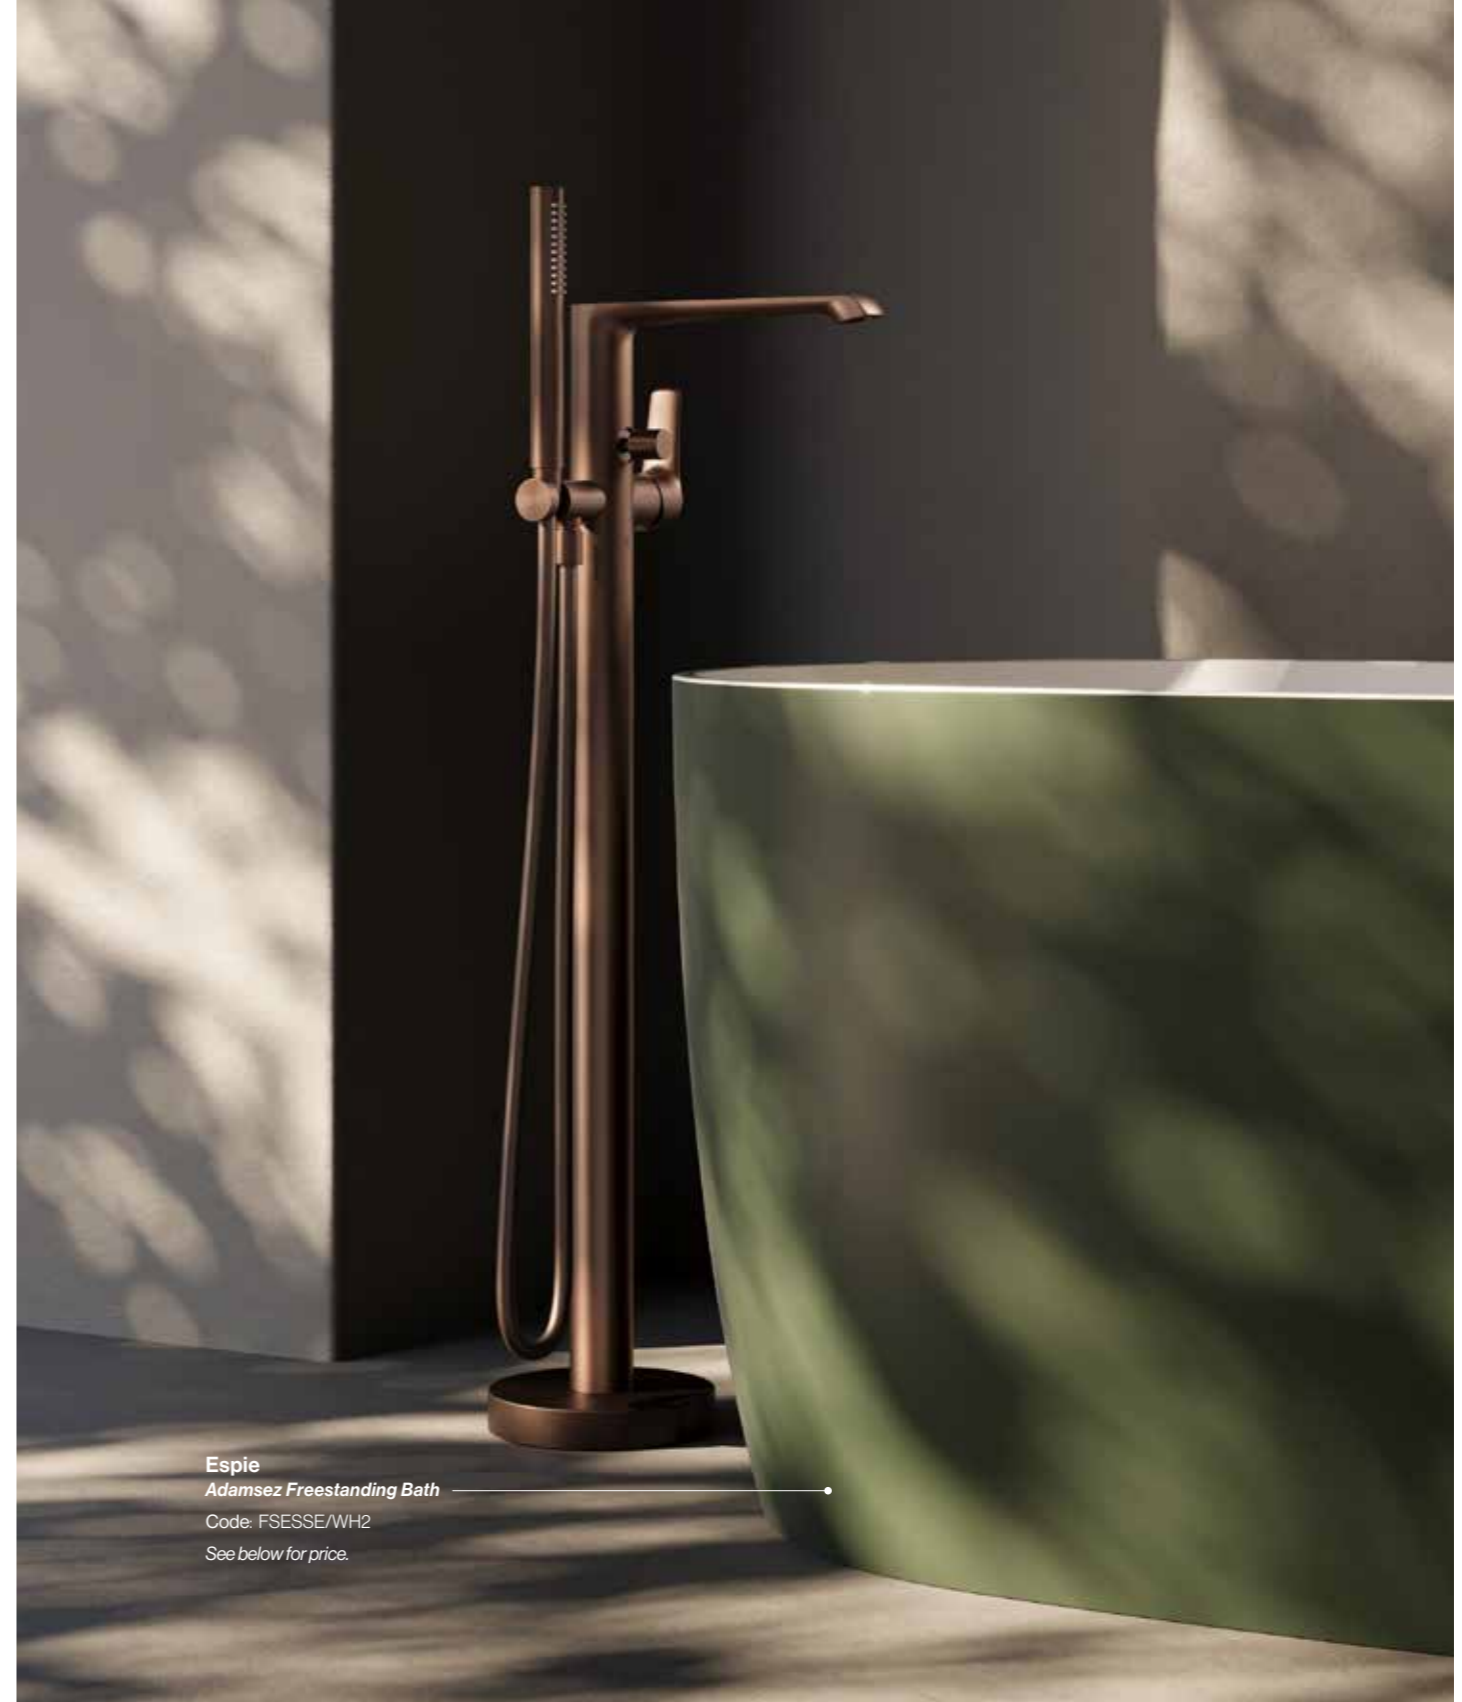

Freestanding Bath Shower Mixer
HA-FSBSM-BR
£1,427.18 Inc. VAT
£1,189.32 Net

Espie
Adamsez Freestanding Bath
Code: FSESSE/WH2
See below for price.

Coordinate your look with our complementing products

Espie (White, without AdColour)
Bath in image above