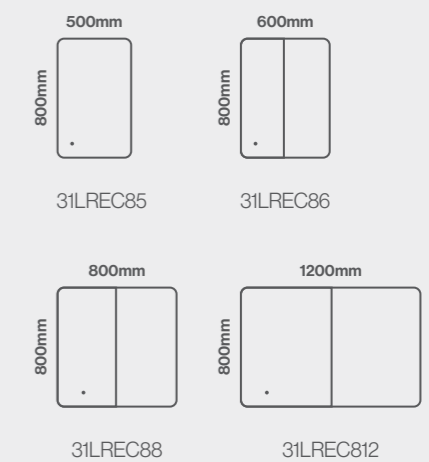

Portrait Fitting Only

Storage Solution

CHOOSE YOUR BRASSWARE
CHOOSE YOUR ACCESSORIES
CHOOSE YOUR FLUSH PLATE / CISTERN
CHOOSE YOUR SHOWERING OPTIONS
CHOOSE YOUR SHOWER TRAY
CHOOSE YOUR MIRROR
CHOOSE YOUR TOWEL WARMER
CHOOSE YOUR KITCHEN TAP
CHOOSE YOUR BATH / BASIN