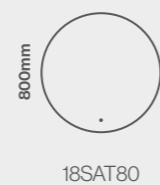

Fitting

Glow

Size Options

Dimensions	Code	Price
700 x 500mm	10G75	£306.18 Inc. VAT / £255.15 Net
800 x 600mm	10G86	£324.00 Inc. VAT / £270.00 Net
1000 x 600mm	10G106	£340.21 Inc. VAT / £283.51 Net

Features