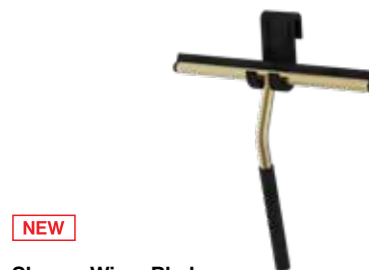

BR	KO-SD-BR	
GG	KO-SD-GG	£92.88 Inc. VAT £77.40 Net
BB	KO-SD-BB	
BN	KO-SD-BN	£88.45 Inc. VAT £73.71 Net
MB	FU-SD-BL	
CH	KO-SD-CH	£66.33 Inc. VAT £55.28 Net

Robe Hook
W - 52mm // H - 53mm // D - 44mm

BR	KO-WH-BR	
GG	KO-WH-GG	£54.43 Inc. VAT £45.36 Net
BB	KO-WH-BB	
BN	KO-WH-BN	£51.85 Inc. VAT £43.21 Net
MB	FU-WH-BL	
CH	KO-WH-CH	£52.98 Inc. VAT £44.15 Net