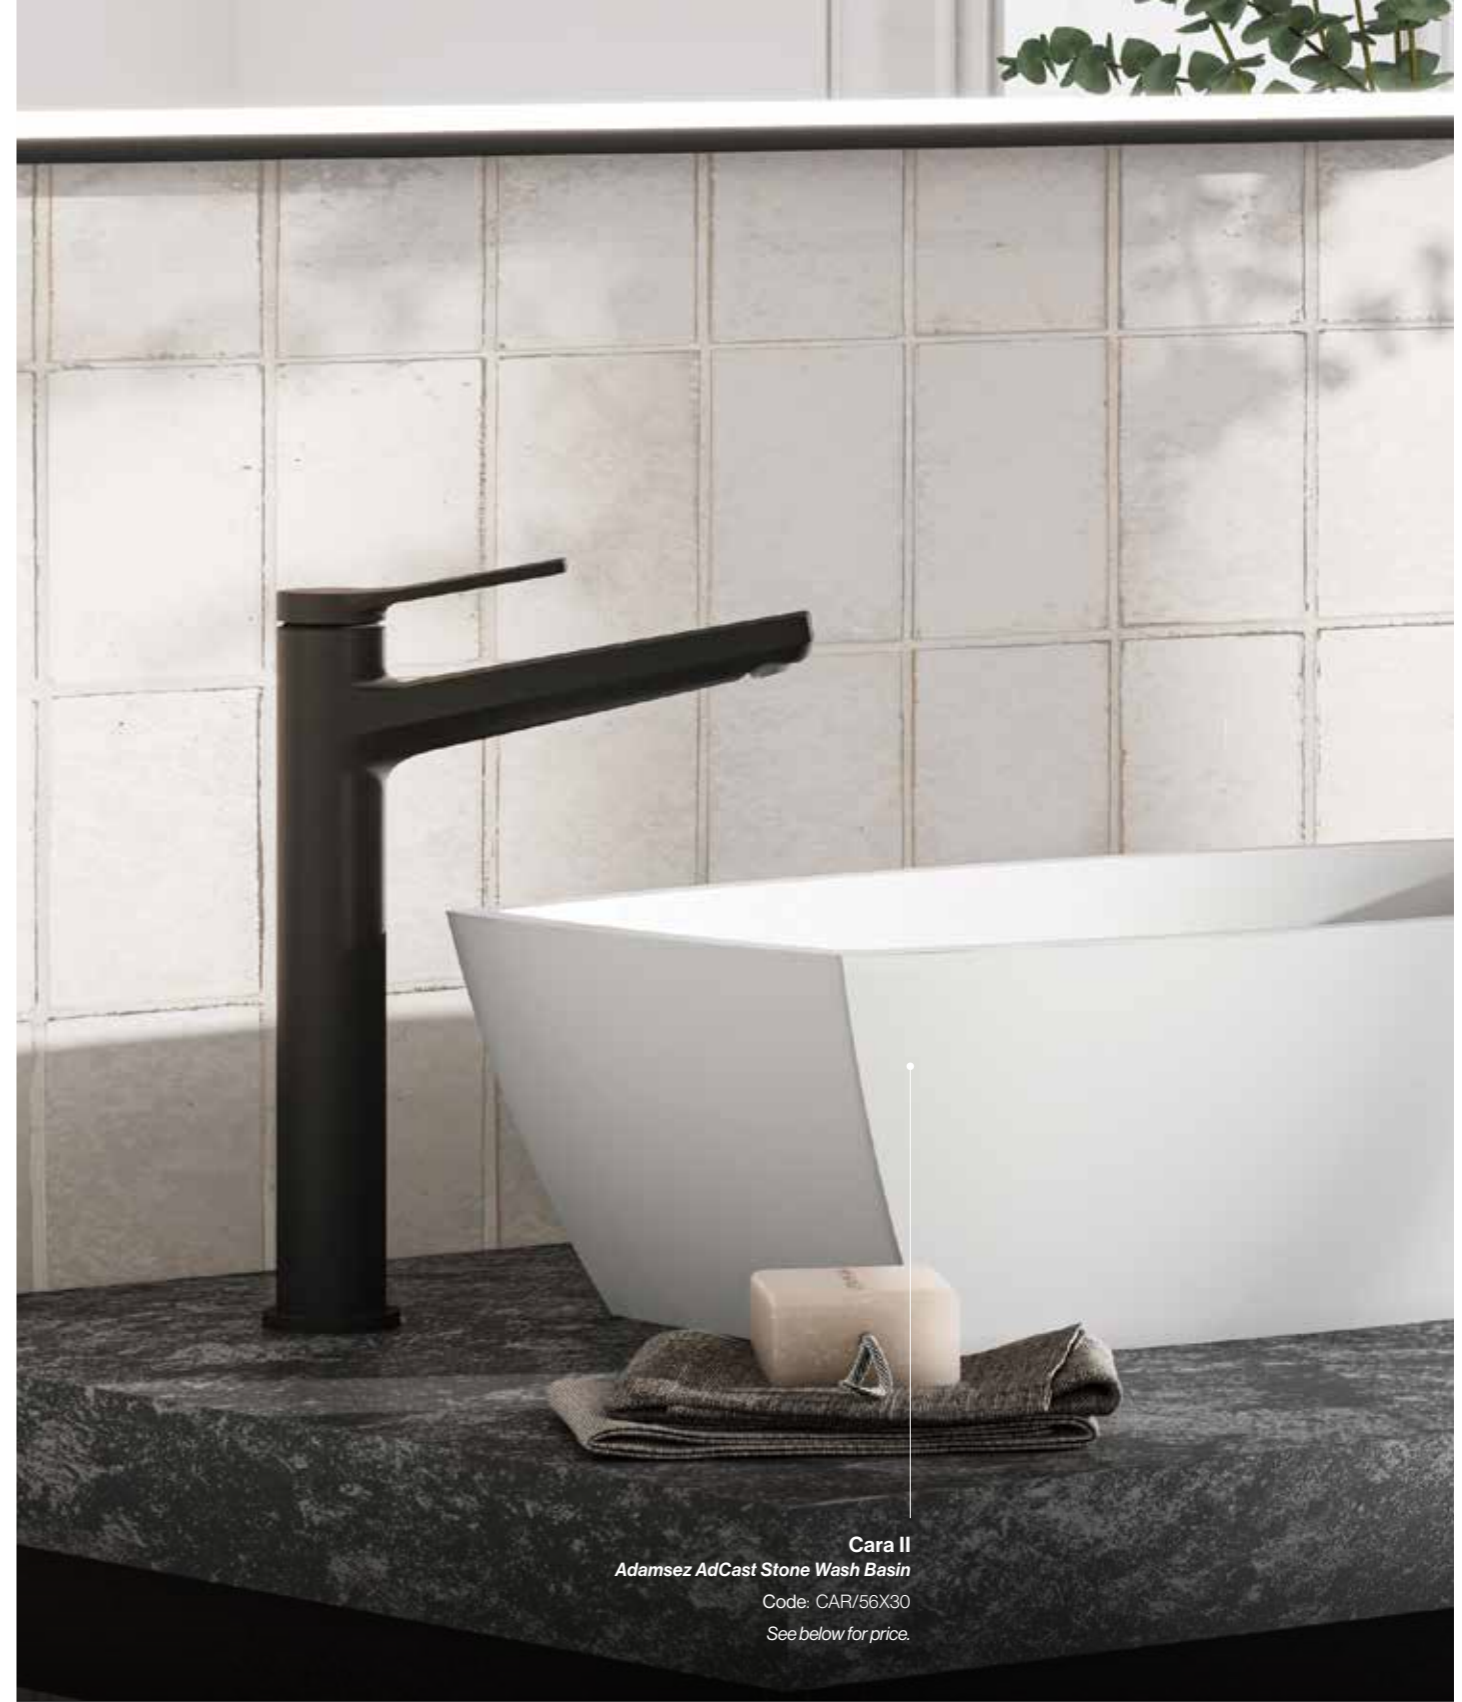

Cara II
Adamsez AdCast Stone Wash Basin
Code: CAR/56X30
See below for price.

Coordinate your look with our complementing products

Cara II
Basin in image above
Code: CAR/56x30
£439.80 Inc. VAT
£366.50 Net
See page 226 for more details on Adamsez products.