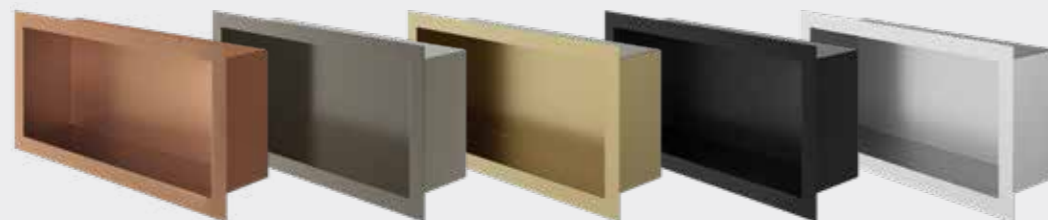

NEW

Large Rectangular Recessed Shelf

570mm x 270mm
(Depth - 83mm)

BR	GG	BR	MB	SS
LRS6030-BR	LRS6030-GG	LRS6030-BB	LRS6030-BL	LRS6030
£278.40 Inc. VAT £232.00 Net			£228.00 Inc. VAT £190.00 Net	

NEW

Square Recessed Shelf