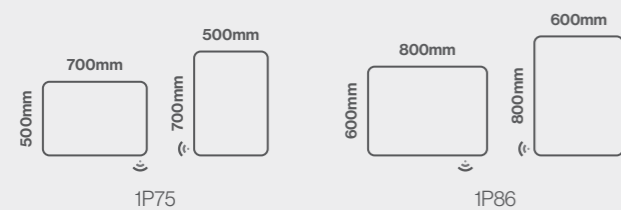

Landscape or Portrait Fitting

Model Shown: 700 x 500mm

Features

- Energy efficient LED lighting
- Heated demister pad
- Electric toothbrush and shaver charging socket
- Infrared on/off sensor
- IP44 rated