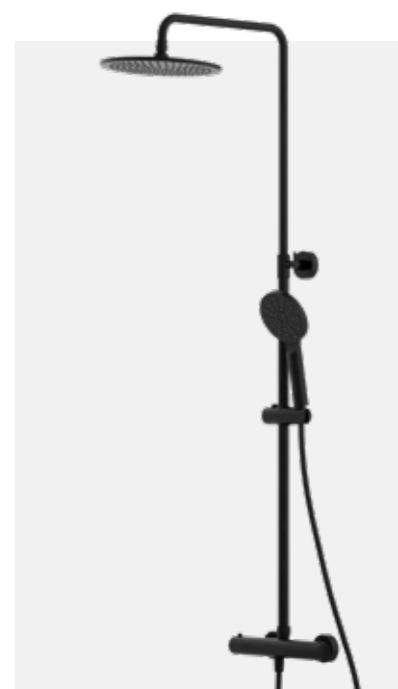

Drench Shower – Matt Black

MB FU-DS-BL **£648.02 Inc. VAT**
£540.02 Net