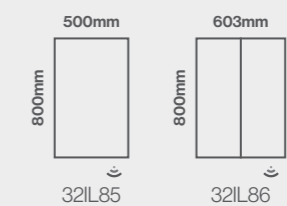

Portrait Fitting Only