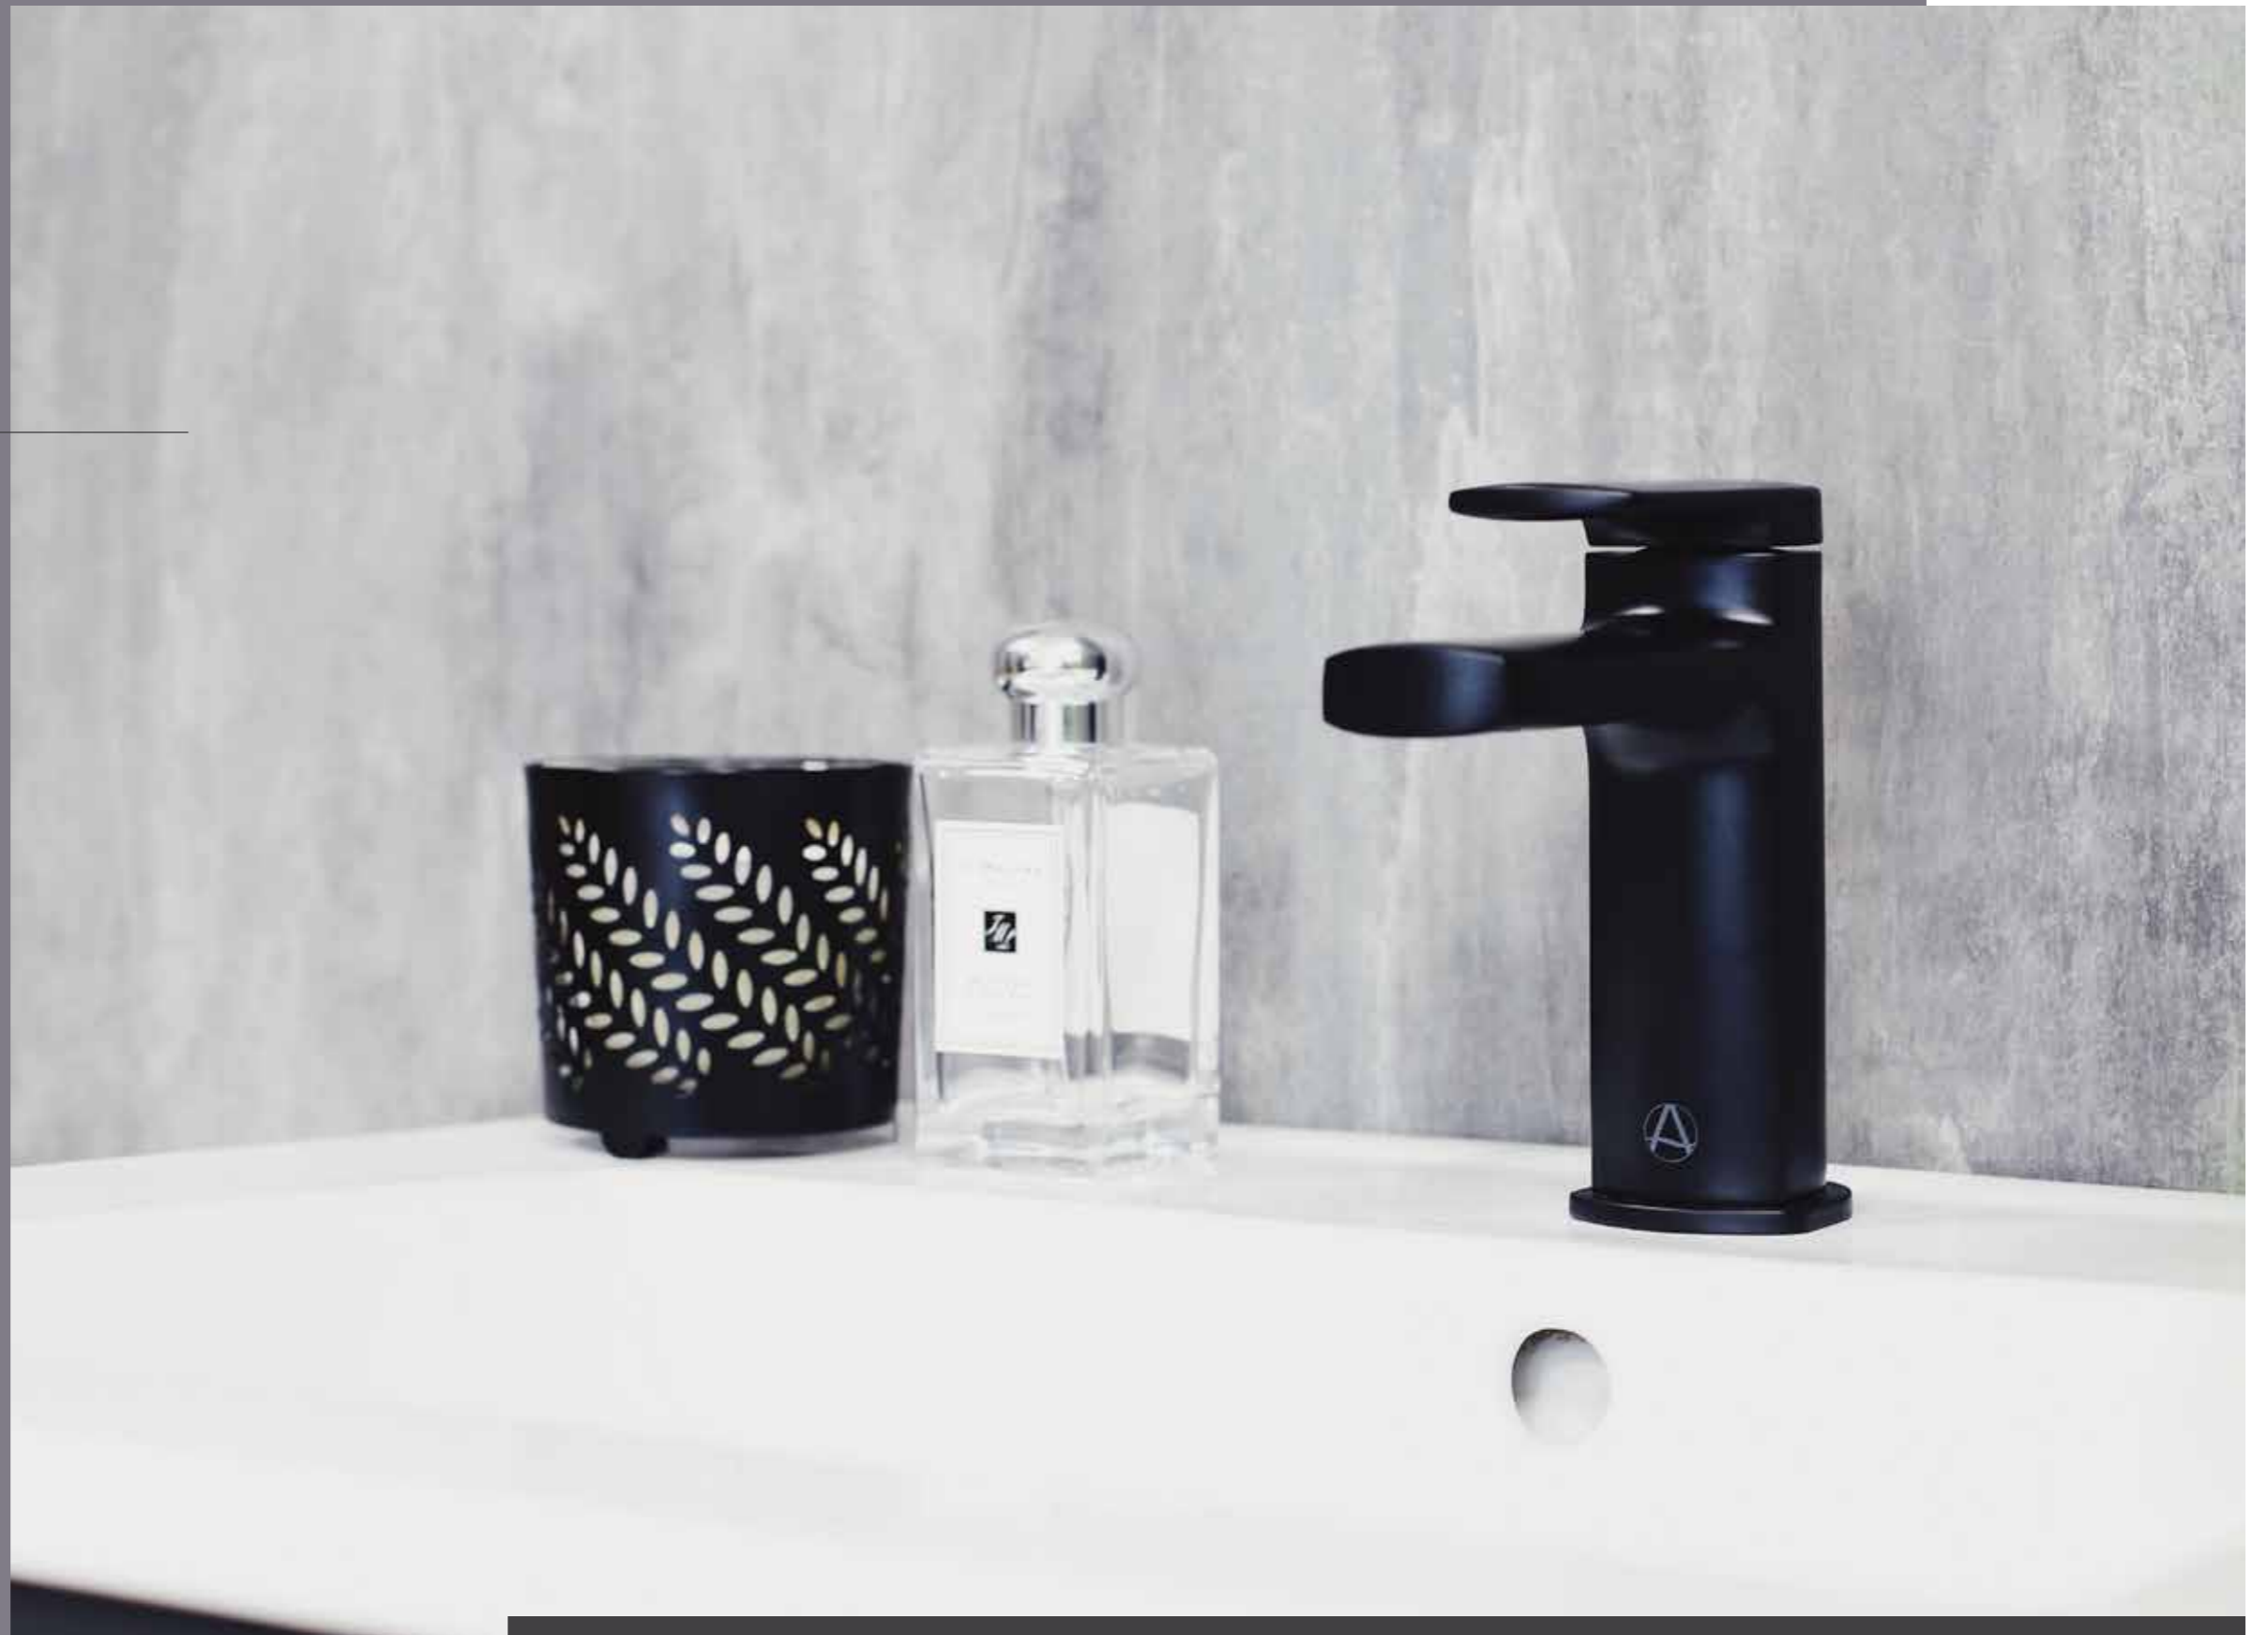

Fuse

The Bold Collection.

Strong - clean - lines. This fuss-free range will instantly give your bathroom a bold look that screams smart.

Available In:

THE FUSE COLLECTION
in all finishes includes an
Aqualla 18 Year Warranty*

Warranty includes 2 years parts and labour,
and the remaining period parts only.

*From March 2025

Explore Fuse at
aquallabrassware.com

CHOOSE YOUR
BRASSWARE

CHOOSE YOUR
ACCESSORIES

CHOOSE YOUR
FLUSH PLATE / CISTERN

CHOOSE YOUR
SHOWERING OPTIONS

CHOOSE YOUR
SHOWER TRAY

CHOOSE YOUR
MIRROR

CHOOSE YOUR
TOWEL WARMER

CHOOSE YOUR
KITCHEN TAP

CHOOSE YOUR
BATH / BASIN