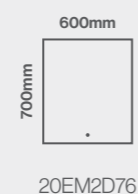

Portrait Fitting Only

Storage Solution