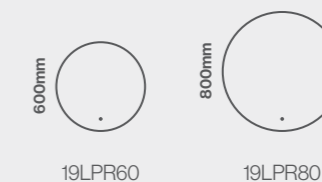

Fitting

CHOOSE YOUR BRASSWARE
CHOOSE YOUR ACCESSORIES
CHOOSE YOUR FLUSH PLATE / CISTERN
CHOOSE YOUR SHOWERING OPTIONS
CHOOSE YOUR SHOWER TRAY
CHOOSE YOUR MIRROR
CHOOSE YOUR TOWEL WARMER
CHOOSE YOUR KITCHEN TAP
CHOOSE YOUR BATH / BASIN