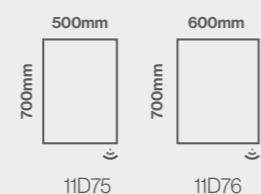

Storage Solution