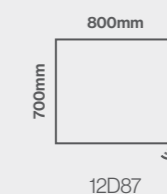

Portrait Fitting Only

Storage Solution

CHOOSE YOUR BRASSWARE

CHOOSE YOUR ACCESSORIES

CHOOSE YOUR FLUSH PLATE / CISTERN

CHOOSE YOUR SHOWERING OPTIONS

CHOOSE YOUR SHOWER TRAY

CHOOSE YOUR MIRROR

CHOOSE YOUR TOWEL WARMER

CHOOSE YOUR KITCHENTAP

CHOOSE YOUR BATH / BASIN