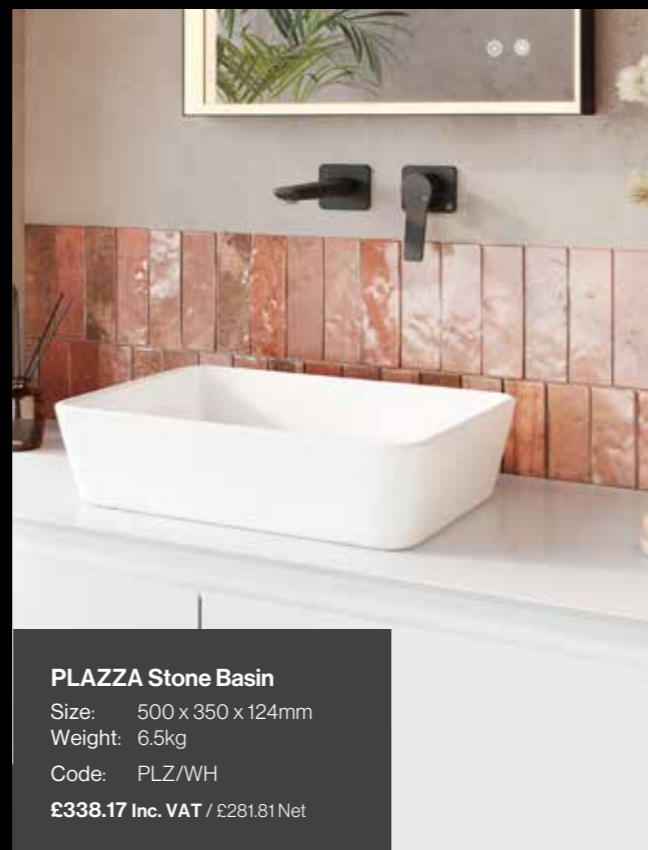

CHOOSE YOUR KITCHEN TAP

CHOOSE YOUR BATH / BASIN

Featured Adamsez Basins

CARA II Stone Basin
 Size: 560 x 303 x 150mm
 Weight: 12.5kg
 Code: CAR/56X30
£439.80 Inc. VAT / £366.50 Net

ROCHESTER Stone Basin
 Size: 600 x 360 x 150mm
 Weight: 12kg
 Code: ROB/WH
£372.67 Inc. VAT / £310.56 Net