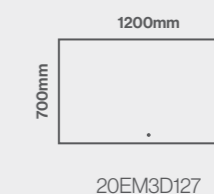

Portrait Fitting Only

Storage Solution

CHOOSE YOUR BRASSWARE

CHOOSE YOUR ACCESSORIES

CHOOSE YOUR FLUSH PLATE / CISTERN

CHOOSE YOUR SHOWERING OPTIONS

CHOOSE YOUR SHOWER TRAY

CHOOSE YOUR MIRROR

CHOOSE YOUR TOWEL WARMER

CHOOSE YOUR KITCHENTAP

CHOOSE YOUR BATH / BASIN