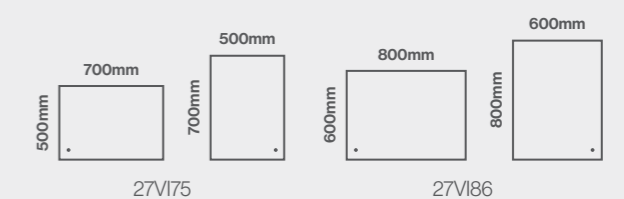

Landscape or Portrait Fitting