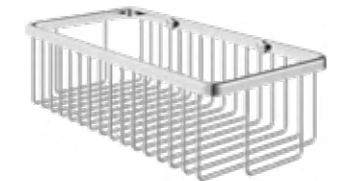

Rectangular Shower Basket
W - 300mm // H - 82mm // D - 145mm
Code: RE-SB
£68.04 Inc. VAT / £56.70 Net