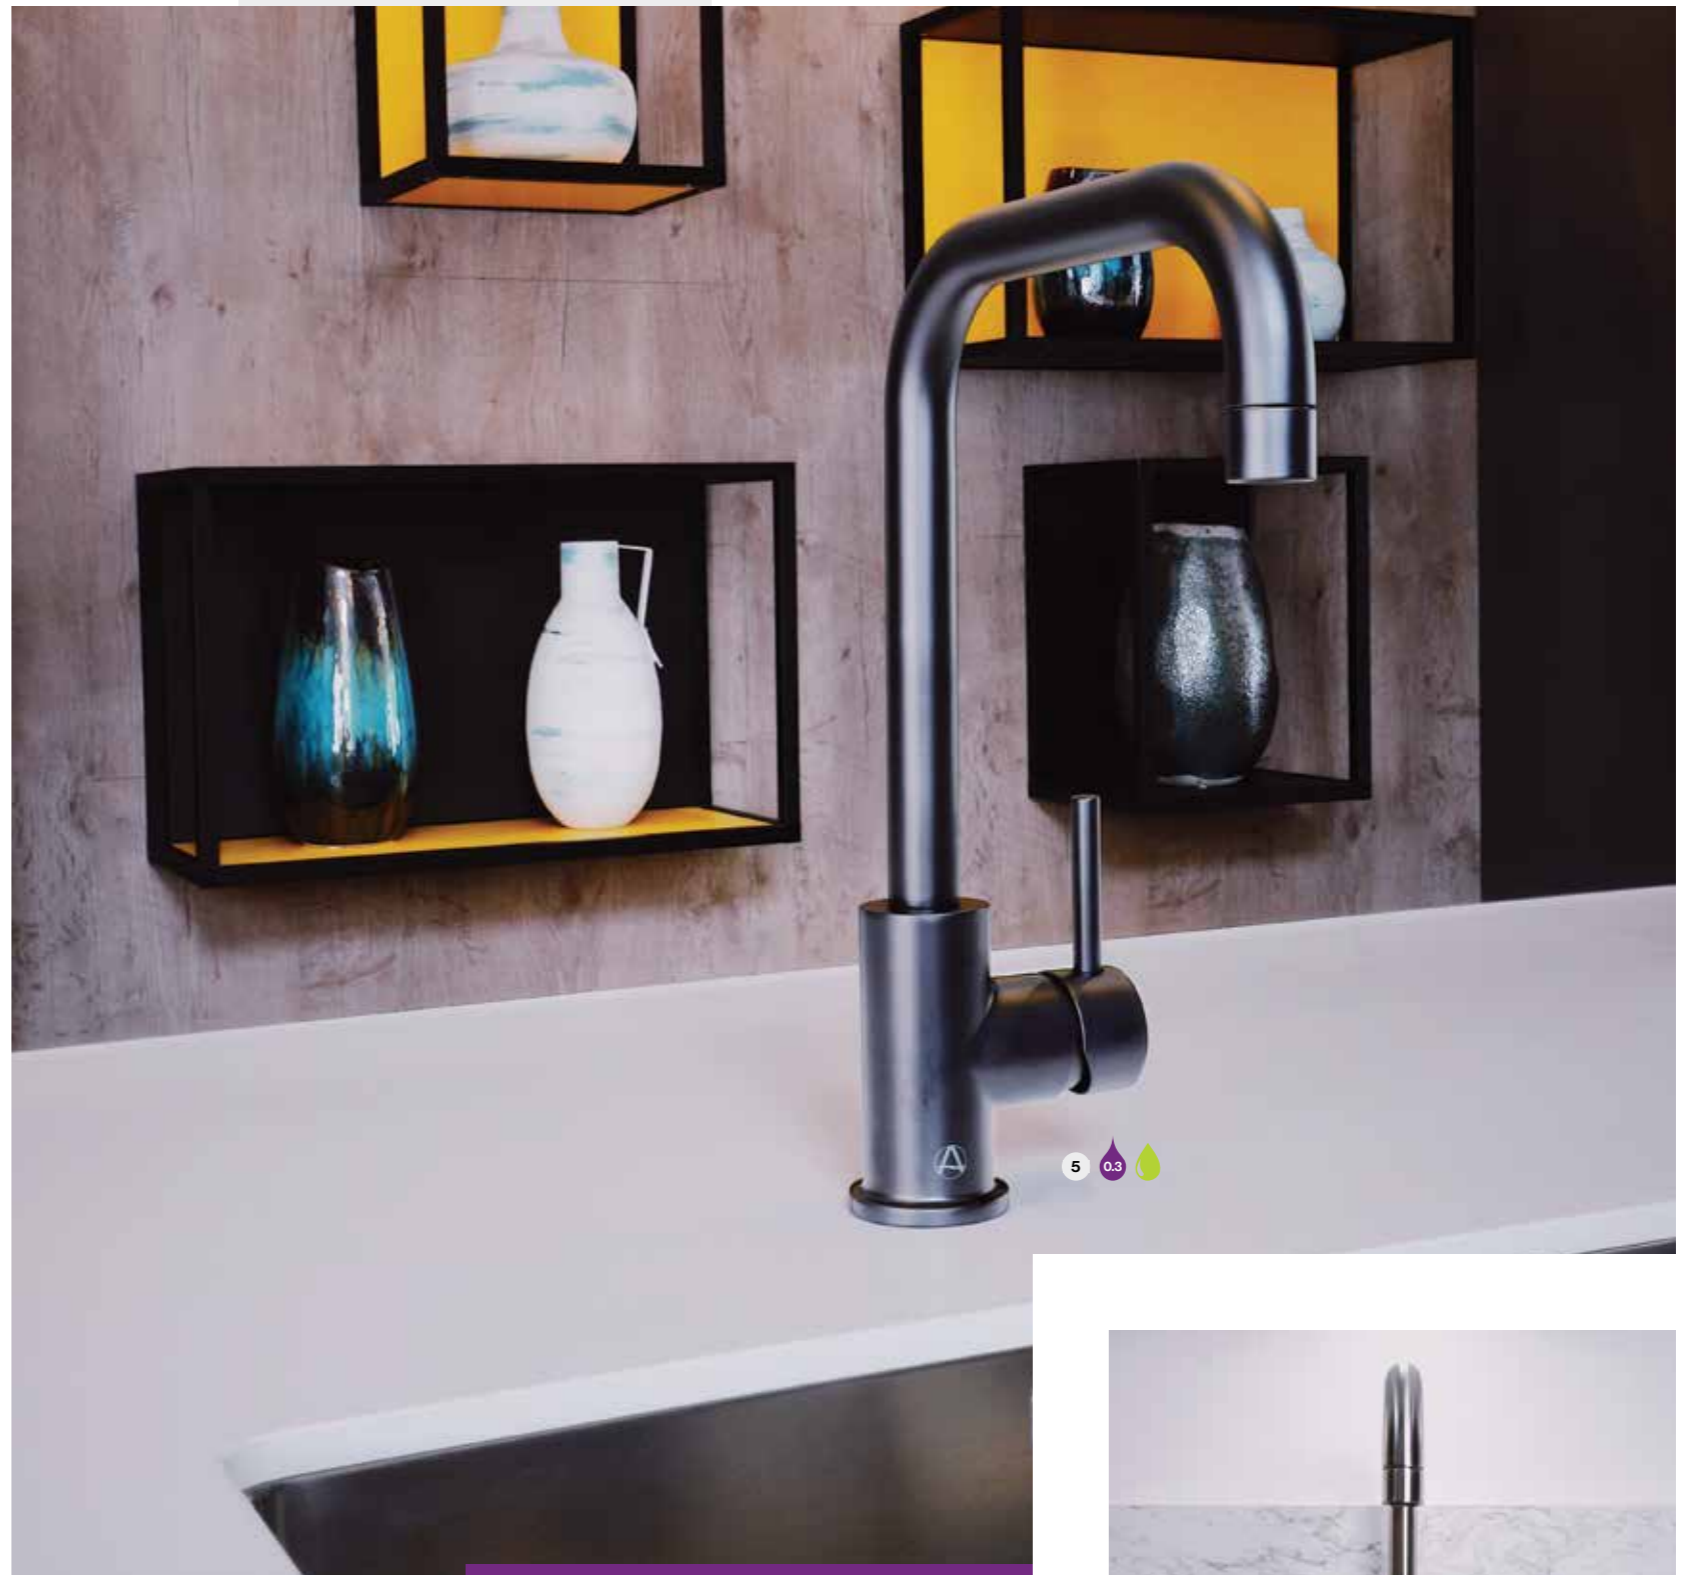

5 Cove Kitchen Mixer
Matt Black
Code: CV-KM-MB
£194.40 Inc. VAT
£162.00 Net

Features
– Sleek curved design
– Single lever temperature and waterflow control
– 18 year warranty