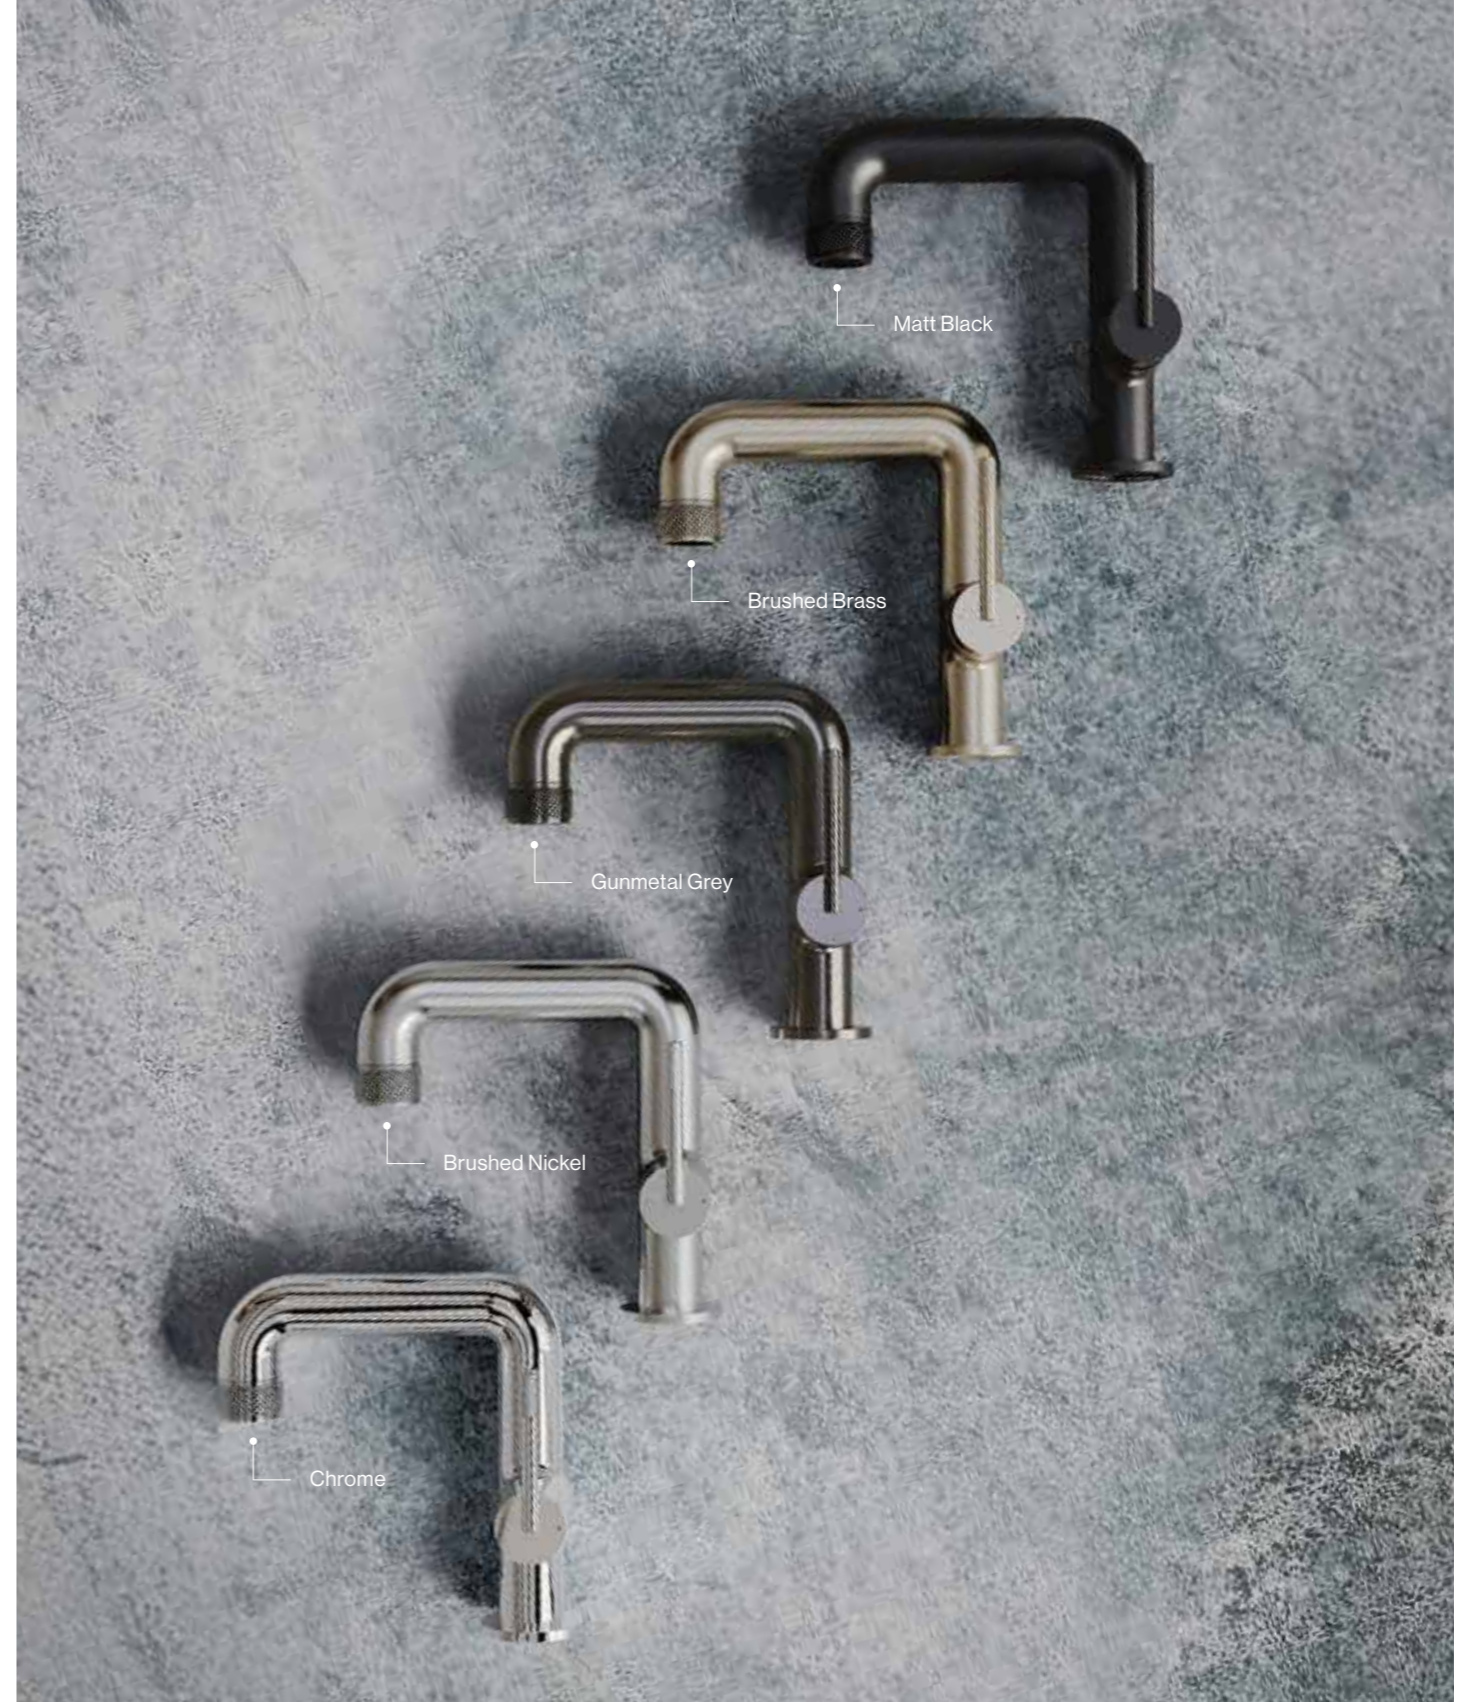

All Kyloe basin mixers, including wall-mounted mixers, come complete with a centre clicker waste.

Coordinate your look with our complementing products

Toledo
Adamsez Freestanding Bath
 Code: FSTODE/WH
 See below for price.