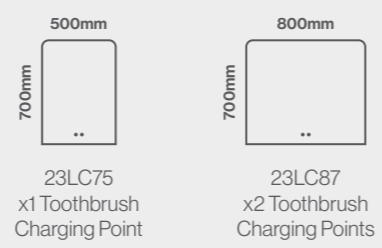

Fitting as Below