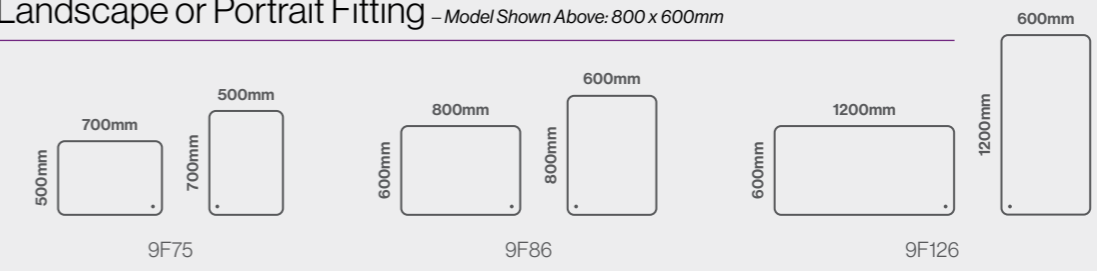

Landscape or Portrait Fitting – Model Shown Above: 800 x 600mm