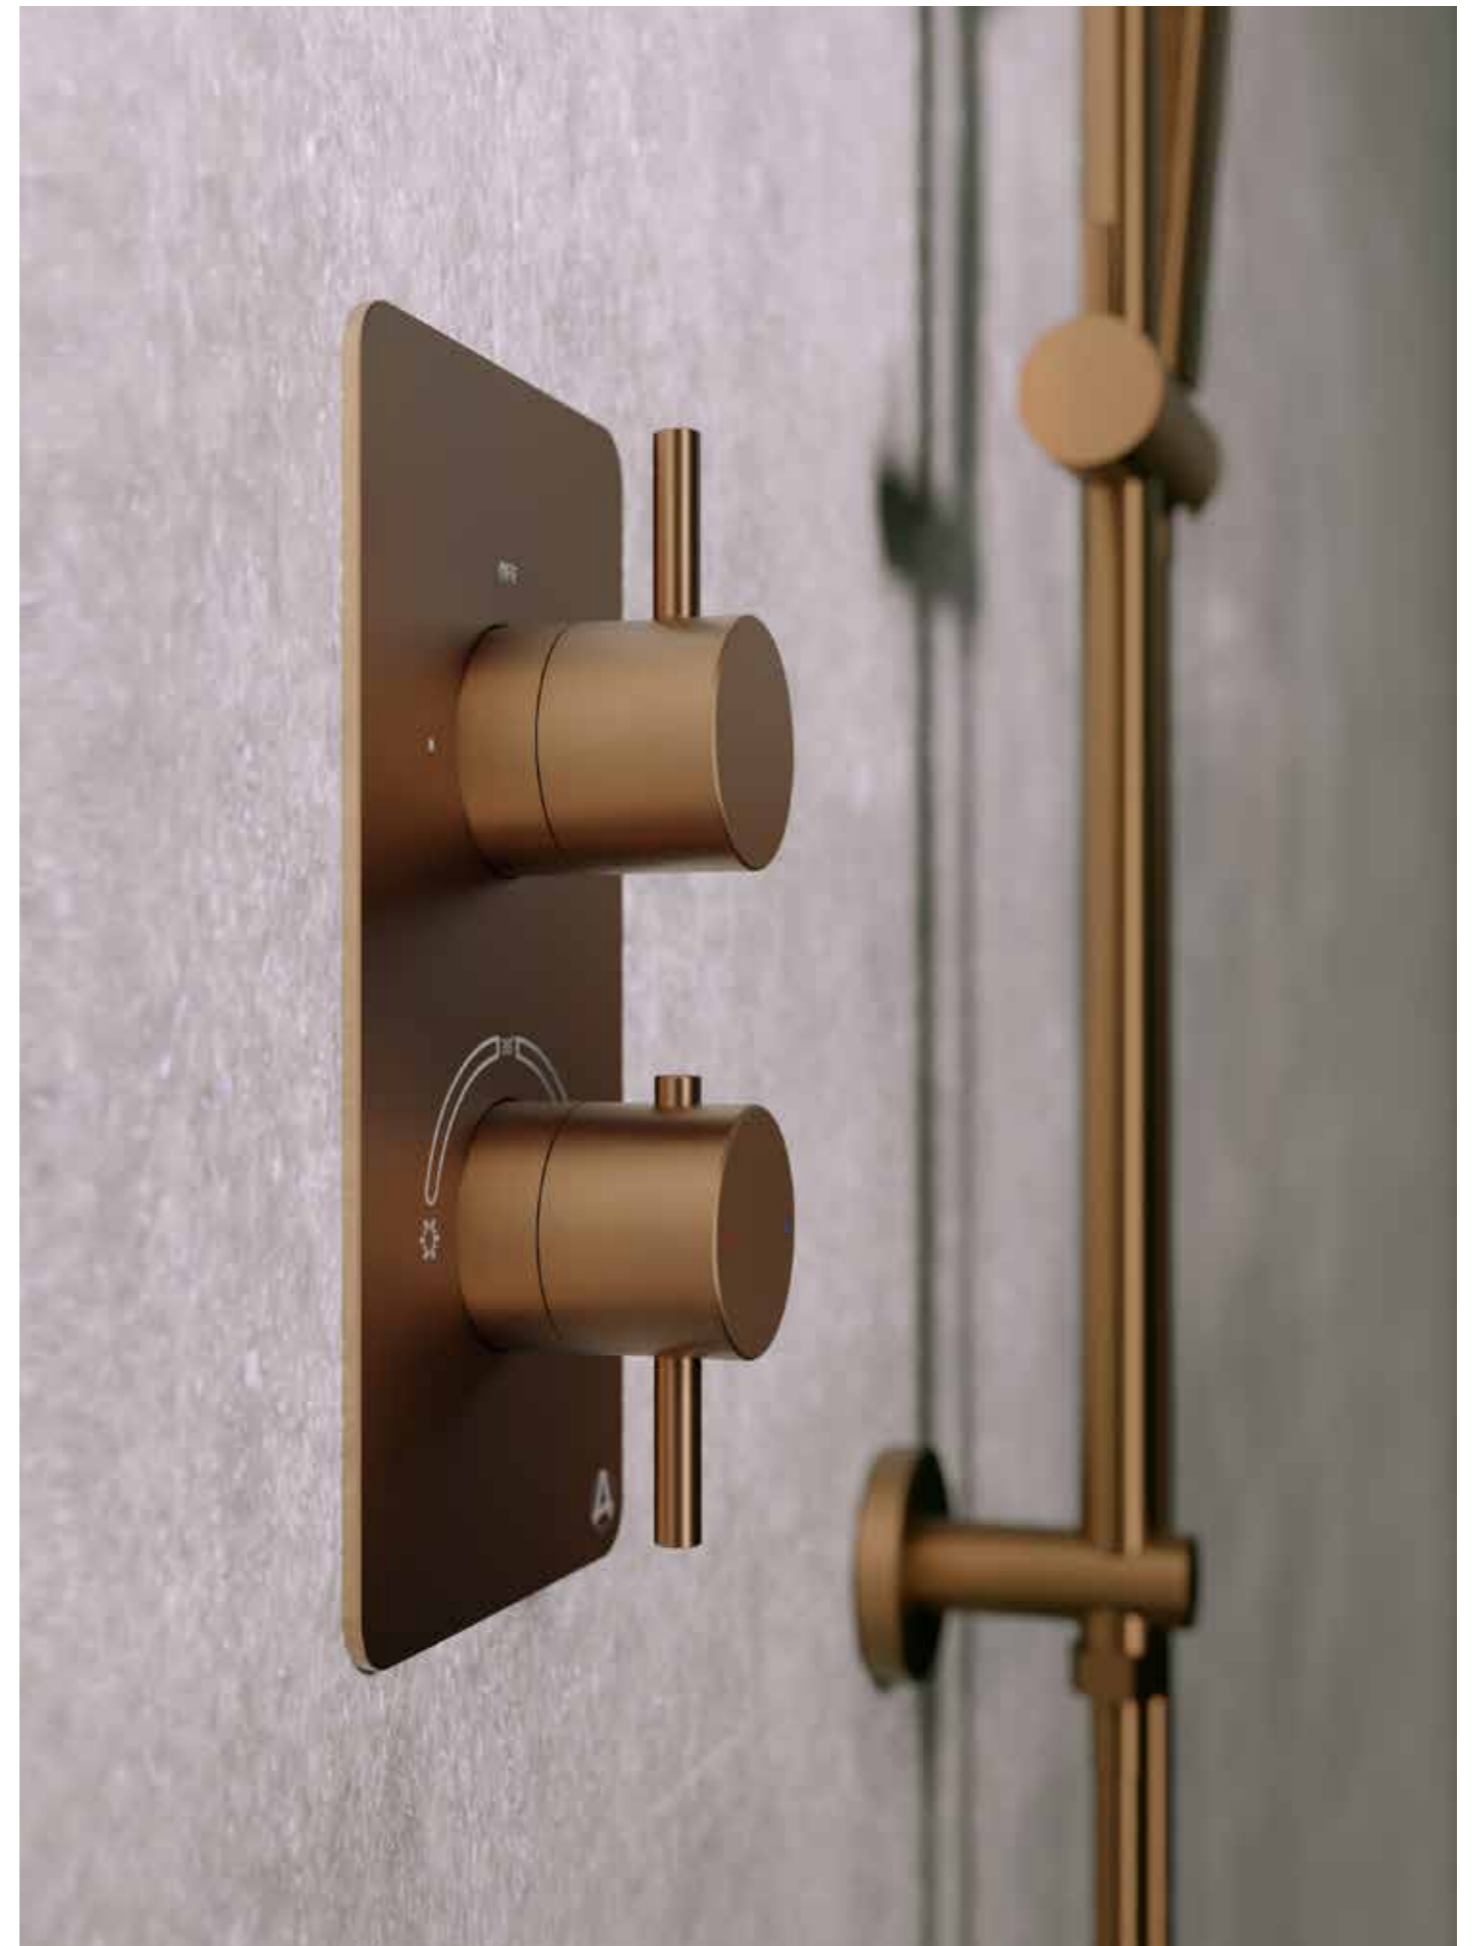

Design Collection Concealed Valves

NEW

Dual 1 Outlet

	Vertical Valve	Horizontal Valve	
BR	DR-D1-BR	DR-D1H-BR	£477.60 Inc. VAT £398.00 Net
GG	DR-D1-GG	DR-D1H-GG	
BB	DR-D1-BB	DR-D1H-BB	
BN	DR-D1-BN	DR-D1H-BN	£456.00 Inc. VAT £380.00 Net
MB	DR-D1-BL	DR-D1H-BL	
CH	DR-D1-CH	DR-D1H-CH	£379.20 Inc. VAT £316.00 Net

NEW

Dual 2 Outlet

	Vertical Valve	Horizontal Valve	
BR	DR-D2-BR	DR-D2H-BR	£501.80 Inc. VAT £418.17 Net
GG	DR-D2-GG	DR-D2H-GG	
BB	DR-D2-BB	DR-D2H-BB	
BN	DR-D2-BN	DR-D2H-BN	£477.91 Inc. VAT £398.26 Net
MB	DR-D2-BL	DR-D2H-BL	
CH	DR-D2-CH	DR-D2H-CH	£396.91 Inc. VAT £330.76 Net

NEW

Dual 3 Outlet

	Vertical Valve	Horizontal Valve	
BR	DR-D3-BR	DR-D3H-BR	£552.00 Inc. VAT £460.00 Net
GG	DR-D3-GG	DR-D3H-GG	
BB	DR-D3-BB	DR-D3H-BB	
BN	DR-D3-BN	DR-D3H-BN	£525.60 Inc. VAT £438.00 Net
MB	DR-D3-BL	DR-D3H-BL	
CH	DR-D3-CH	DR-D3H-CH	£435.60 Inc. VAT £363.00 Net

NEW

Triple 3 Outlet

	Vertical Valve	Horizontal Valve	
BR	DR-T3-BR	DR-T3H-BR	£652.80 Inc. VAT £544.00 Net
GG	DR-T3-GG	DR-T3H-GG	
BB	DR-T3-BB	DR-T3H-BB	
BN	DR-T3-BN	DR-T3H-BN	£621.60 Inc. VAT £518.00 Net
MB	DR-T3-BL	DR-T3H-BL	
CH	DR-T3-CH	DR-T3H-CH	£516.00 Inc. VAT £430.00 Net

CHOOSE YOUR BRASSWARE
CHOOSE YOUR ACCESSORIES
CHOOSE YOUR FLUSH PLATE / CISTERN
CHOOSE YOUR SHOWERING OPTIONS
CHOOSE YOUR SHOWER TRAY
CHOOSE YOUR MIRROR
CHOOSE YOUR TOWEL WARMER
CHOOSE YOUR KITCHEN TAP
CHOOSE YOUR BATH / BASIN