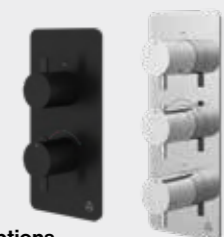

Your Choice Build Your Own Perfect Shower

Various valve options available.
Go to page 136 to choose the valve you need.

More Outlet Options