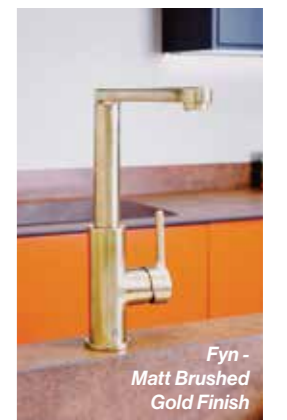

Fyn -
Matt Brushed
Gold Finish

CHOOSE YOUR BRASSWARE
CHOOSE YOUR ACCESSORIES
CHOOSE YOUR FLUSH PLATE / CISTERN
CHOOSE YOUR SHOWERING OPTIONS
CHOOSE YOUR SHOWER TRAY
CHOOSE YOUR MIRROR
CHOOSE YOUR TOWEL WARMER
CHOOSE YOUR KITCHEN TAP
CHOOSE YOUR BATH / BASIN