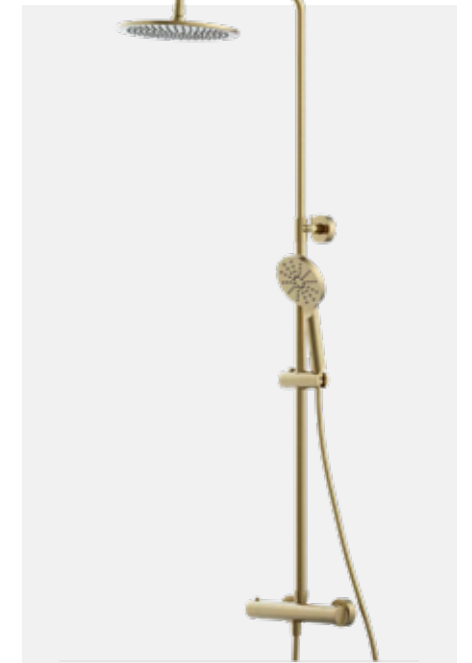

Design Collection Drench Showers

Available in six colour finishes, this collection of exposed showering is designed to work well with all tap collections.

Features

- Comes complete with FastFix brackets
- Adjustable handset height
- Integrated diverter
- Smooth handles
- 250mm luxury brass showerhead for the highest quality and durability
- Smooth hose

Available In:

Drench Shower – Brushed Bronze

BR LU-DS-BR **£680.42 Inc. VAT**
£567.02 Net

Drench Shower – Gunmetal Grey

GG LU-DS-GG **£680.42 Inc. VAT**
£567.02 Net

Drench Shower – Brushed Brass

BB LU-DS-BB **£680.42 Inc. VAT**
£567.02 Net