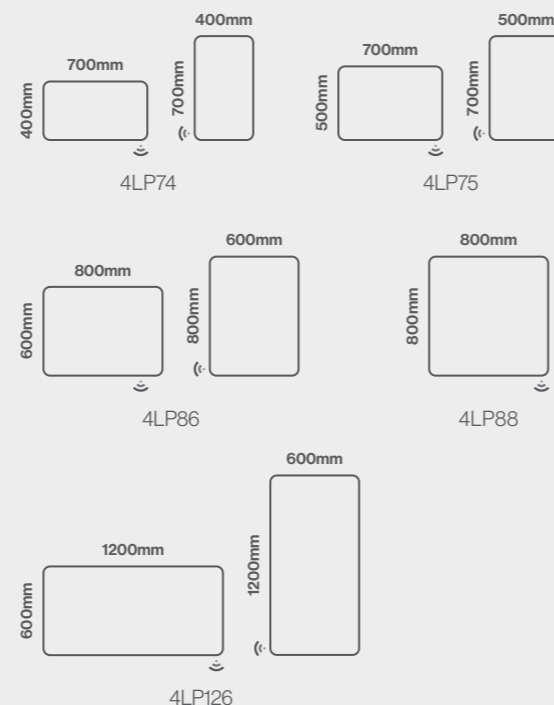

Landscape or Portrait Fitting

Size Options

Dimensions	Code	Price
700 x 500mm	4BTLLP75	£510.62 Inc. VAT / £425.52 Net
800 x 600mm	4BTLLP86	£544.33 Inc. VAT / £453.61 Net
1200 x 600mm	4BTLLP126	£729.02 Inc. VAT / £607.52 Net

Features

- Energy efficient one piece LED lighting strip
- Aesthetically softer design
- Heated demister pad
- Electric toothbrush and shaver charging socket
- Infrared on/off sensor
- Wireless connectivity
- IP44 rated