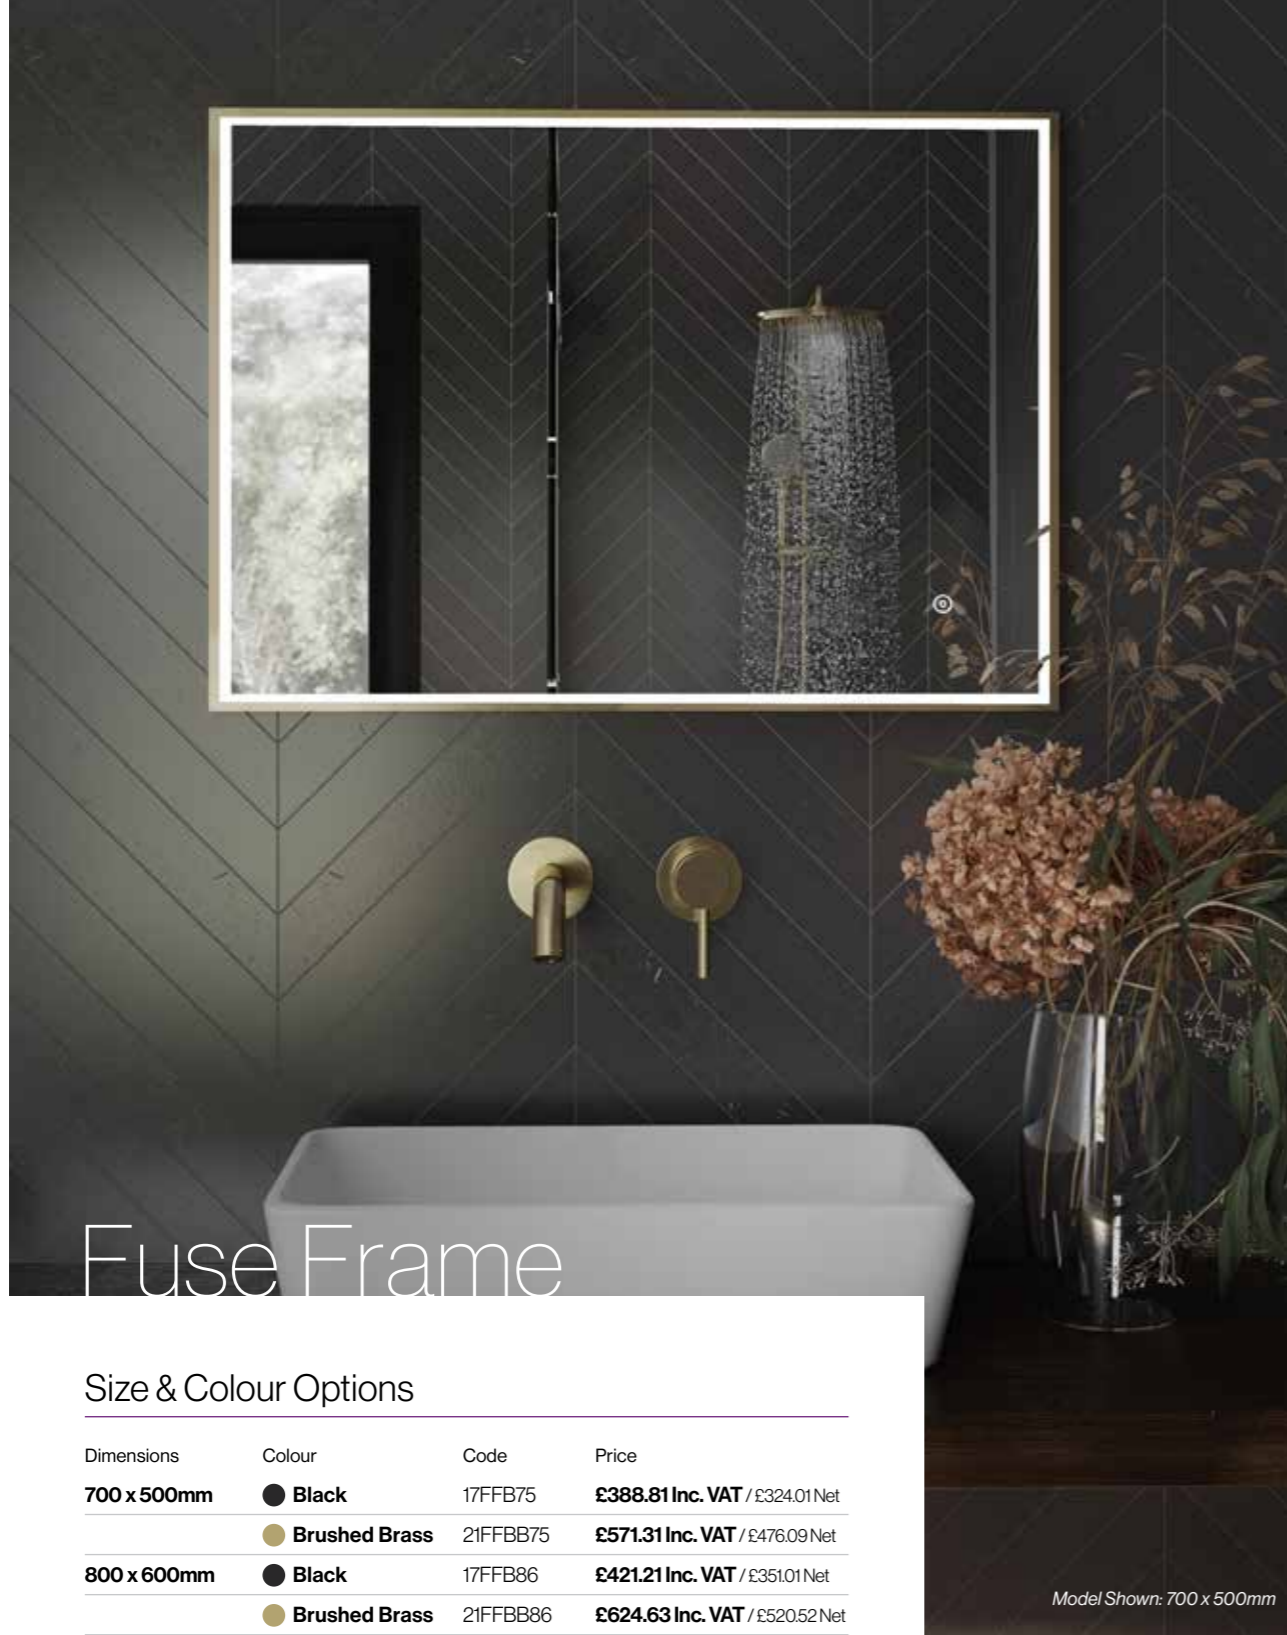

Fuse Frame

Size & Colour Options

Dimensions	Colour	Code	Price
700 x 500mm	● Black	17FFB75	£388.81 Inc. VAT / £324.01 Net
	● Brushed Brass	21FFBB75	£571.31 Inc. VAT / £476.09 Net
800 x 600mm	● Black	17FFB86	£421.21 Inc. VAT / £351.01 Net
	● Brushed Brass	21FFBB86	£624.63 Inc. VAT / £520.52 Net

Model Shown: 700 x 500mm