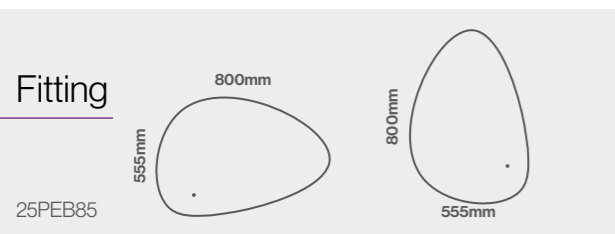

Size Options

Dimensions	Code	Price
500 x 700mm	27VI75	£387.96 Inc. VAT / £323.96 Net
600 x 800mm	27VI86	£420.82 Inc. VAT / £350.68 Net

Landscape or Portrait Fitting

Pebble

Size Options

Dimensions	Code	Price
800 x 555mm	25PEB85	£288.32 Inc. VAT / £240.27 Net