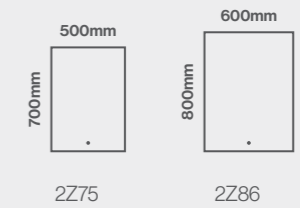

Zen

Model Shown: 800 x 600mm

Size Options

Dimensions	Code	Price
700 x 500mm	2Z75	£272.17 Inc. VAT / £226.81 Net
800 x 600mm	2Z86	£306.18 Inc. VAT / £255.15 Net

Features

- Energy efficient LED lighting
- Heated demister pad
- Electric toothbrush & shaver charging socket
- Touch switch power control
- IP44 rated

Portrait Fitting Only

Porto

Size Options

Dimensions	Code	Price
700 x 500mm	1P75	£374.22 Inc. VAT / £311.85 Net
800 x 600mm	1P86	£408.25 Inc. VAT / £340.21 Net

Landscape or Portrait Fitting

Features

- Energy efficient LED lighting
- Heated demister pad
- Electric toothbrush and shaver charging socket
- Infrared on/off sensor
- IP44 rated

Zest

Model Shown: 800 x 600mm

Size Options

Dimensions	Code	Price
700 x 500mm	8ZES75	£306.18 Inc. VAT / £255.15 Net
800 x 600mm	8ZES86	£340.21 Inc. VAT / £283.51 Net

Features

- Energy efficient LED lighting
- Heated demister pad
- Electric toothbrush & shaver charging socket
- Touch switch power control
- IP44 rated

Portrait Fitting Only