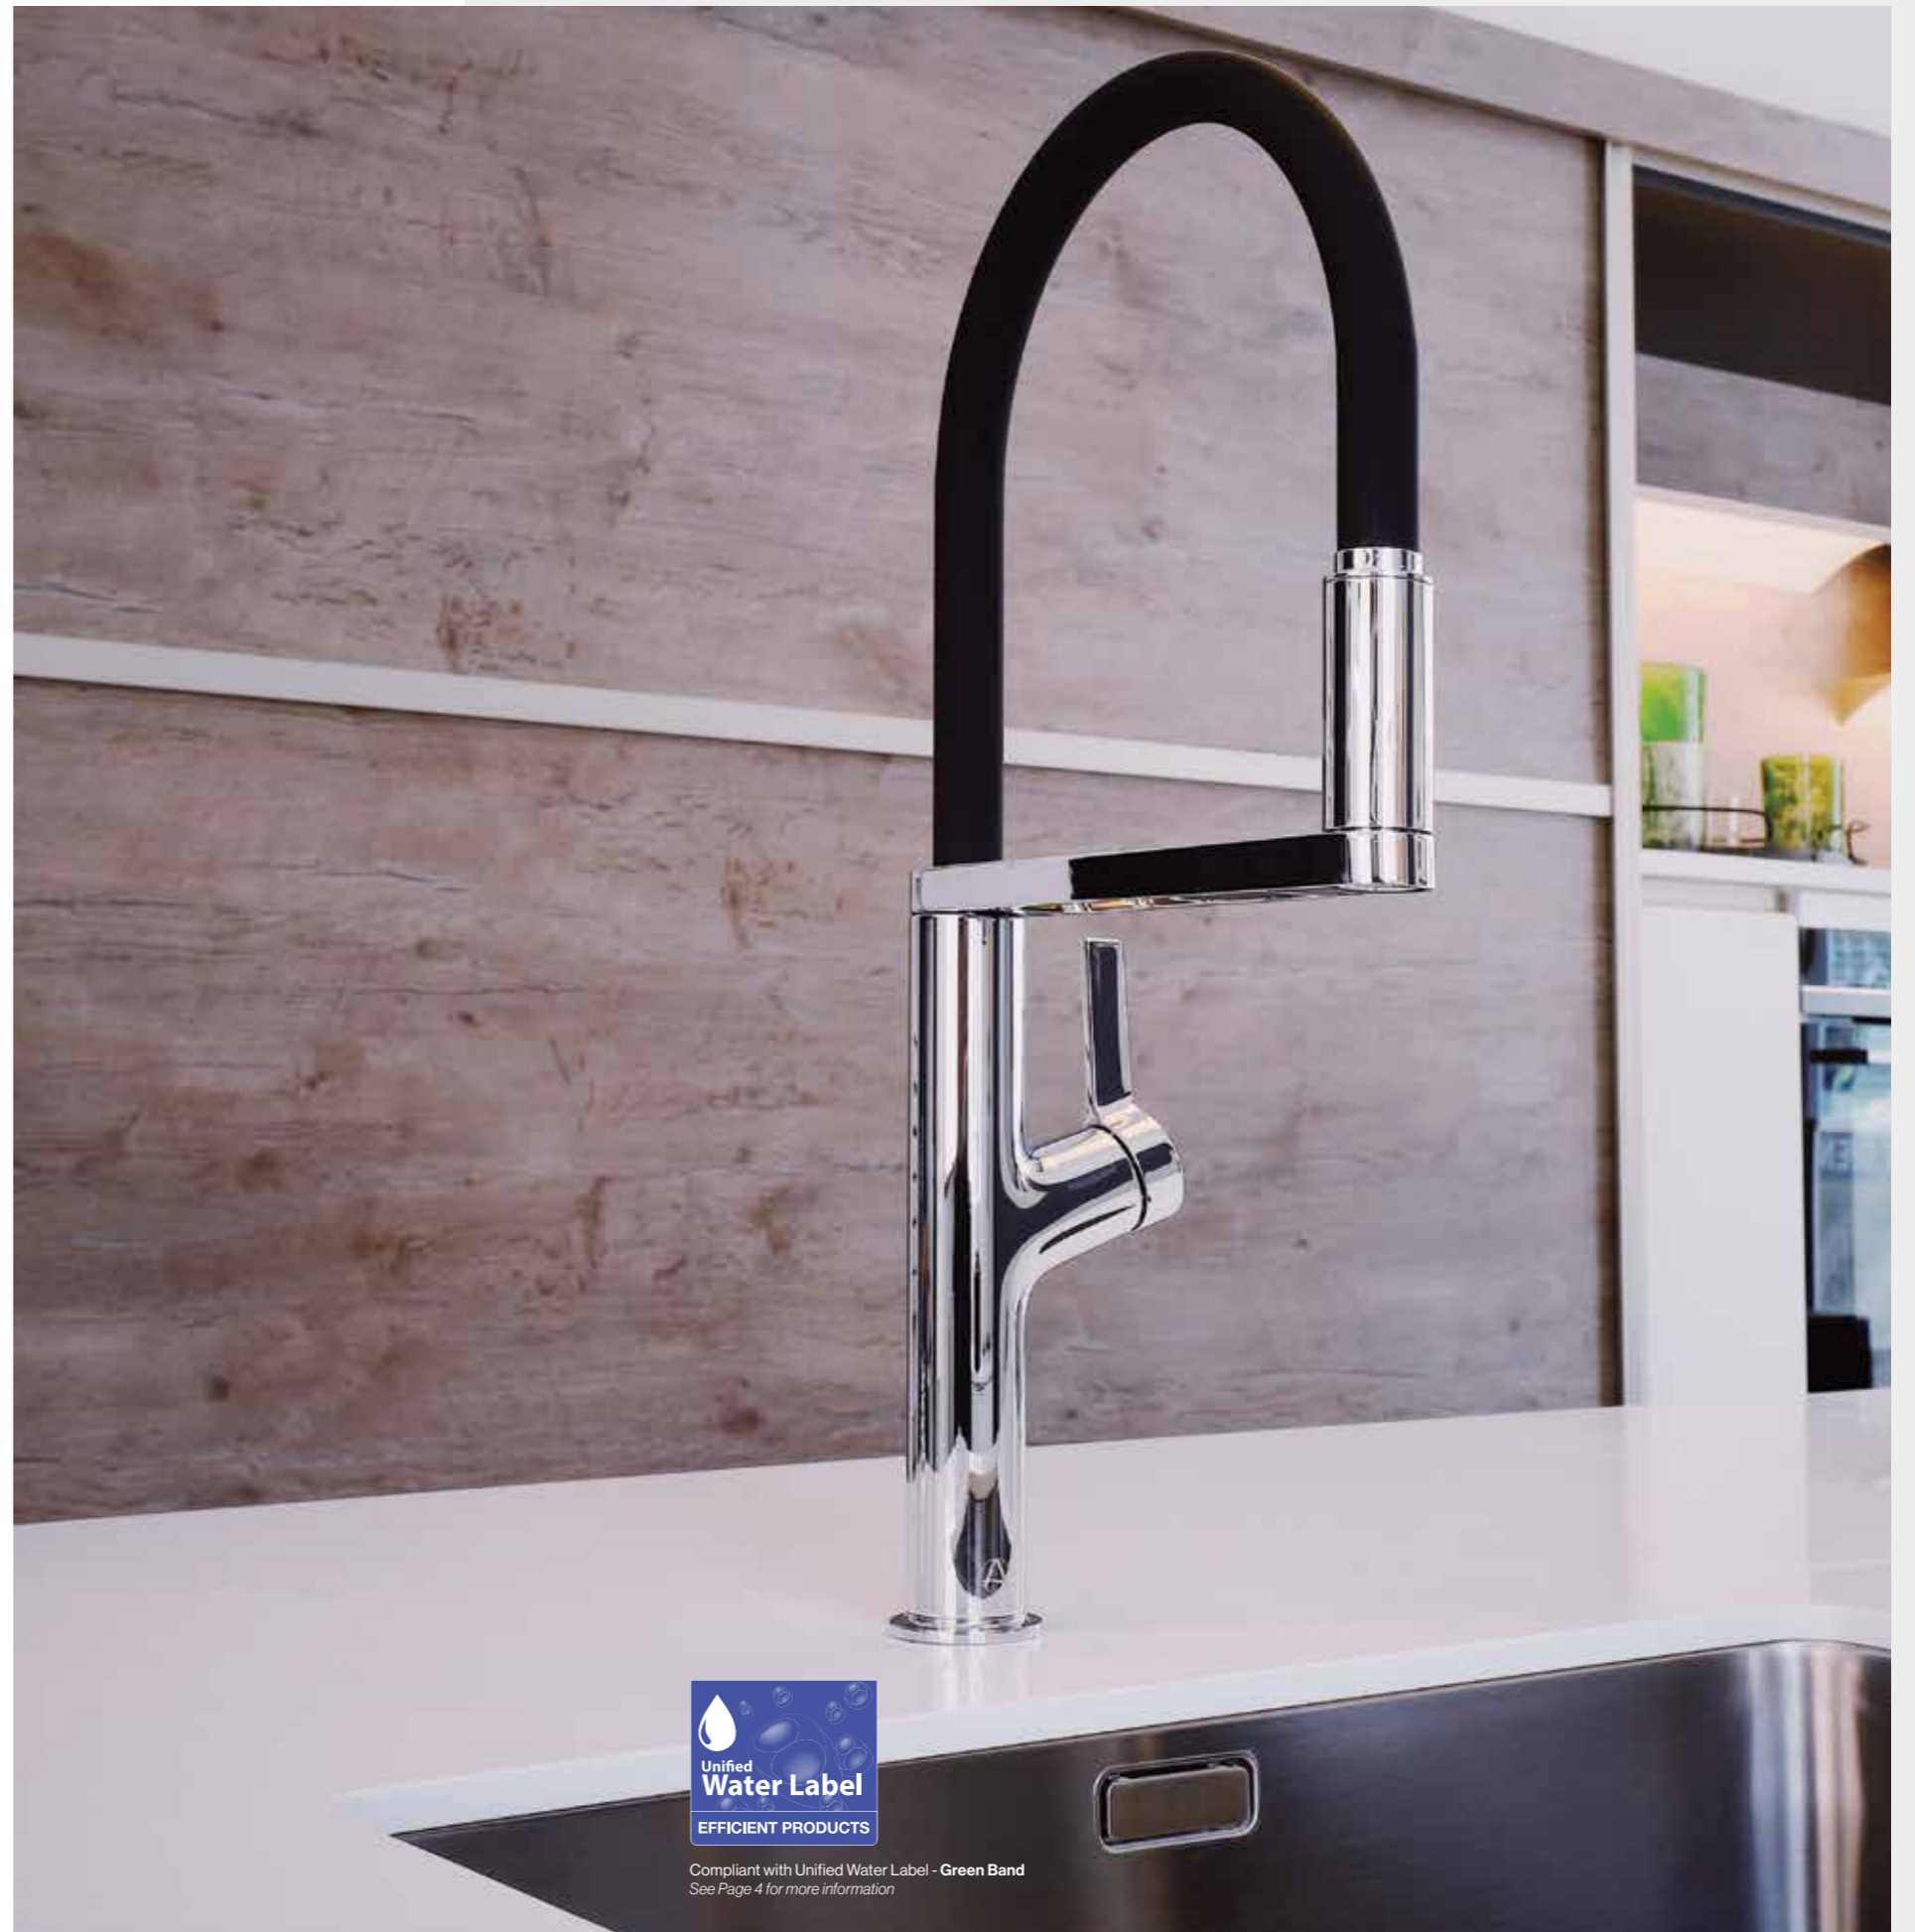

Compliant with Unified Water Label - Green Band
See Page 4 for more information

CHOOSE YOUR BRASSWARE

CHOOSE YOUR ACCESSORIES

CHOOSE YOUR FLUSH PLATE / CISTERN

CHOOSE YOUR SHOWERING OPTIONS

CHOOSE YOUR SHOWER TRAY

CHOOSE YOUR MIRROR

CHOOSE YOUR TOWEL WARMER

CHOOSE YOUR KITCHEN TAP

CHOOSE YOUR BATH / BASIN