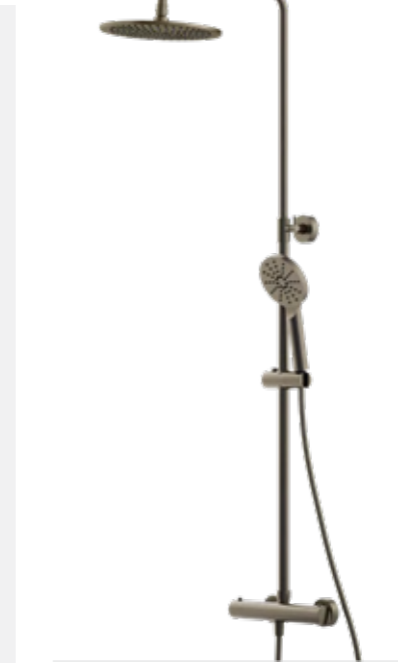

Drench Shower – Gunmetal Grey

GG LU-DS-GG **£680.42 Inc. VAT**
£567.02 Net