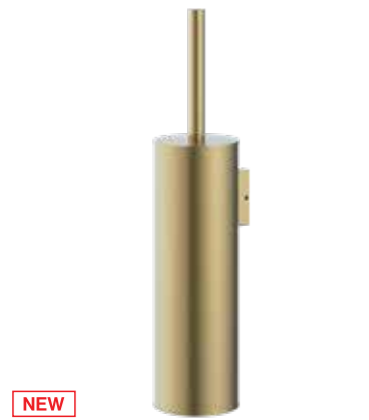

Design Collection

All coloured finishes can be viewed online at aquallabrassware.com

NEW
Wall Mounted Toilet Brush & Holder
W - 81mm // H - 381mm // D - 93mm

BR	DR-WTB-BR	
GG	DR-WTB-GG	£140.40 Inc. VAT £117.00 Net
BB	DR-WTB-BB	
BN	DR-WTB-BN	£135.00 Inc. VAT £112.50 Net
MB	DR-WTB-BL	
CH	DR-WTB-CH	£108.00 Inc. VAT £90.00 Net