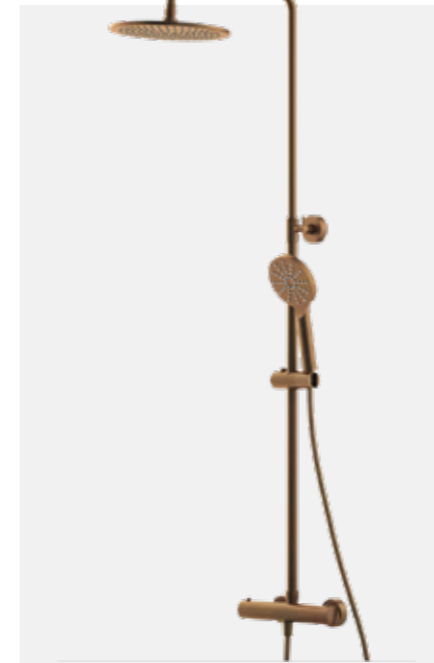

Design Collection Drench Showers

Available in six colour finishes, this collection of exposed showering is designed to work well with all tap collections.

Features

- Comes complete with FastFix brackets
- Adjustable handset height
- Integrated diverter
- Smooth handles
- 250mm luxury brass showerhead for the highest quality and durability
- Smooth hose

Available In:

Drench Shower – Brushed Bronze

BR LU-DS-BR **£680.42 Inc. VAT**
£567.02 Net