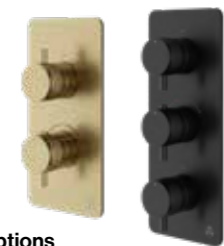

Your Choice Build Your Own Perfect Shower

Various valve options available.
Go to page 139 to choose the valve you need.

More Outlet Options