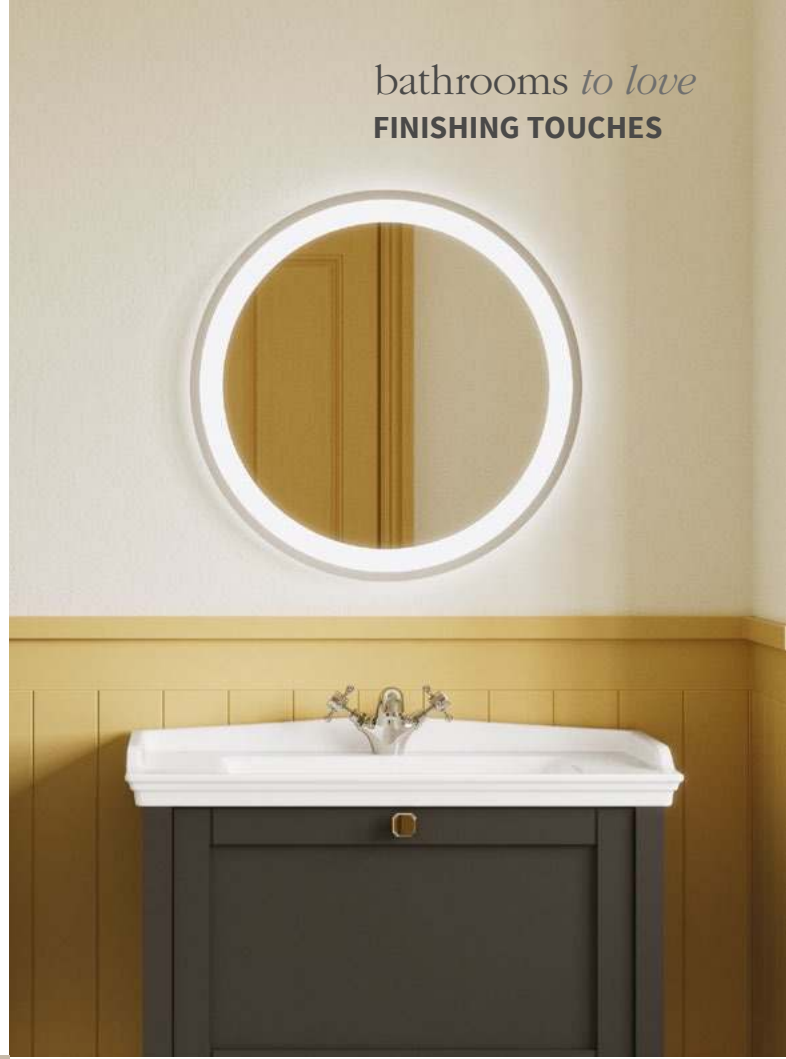

Demister pad

IP44 rated

New

CATHERINE ROUND MIRROR

- Round tempered glass frame
- Touch sensor
- Demister pad
- IP44 rated
- Cool lighting (6500k)
- 2 year guarantee

DIMR0056 **£275** Dia 600mm D31mm

Touch sensor