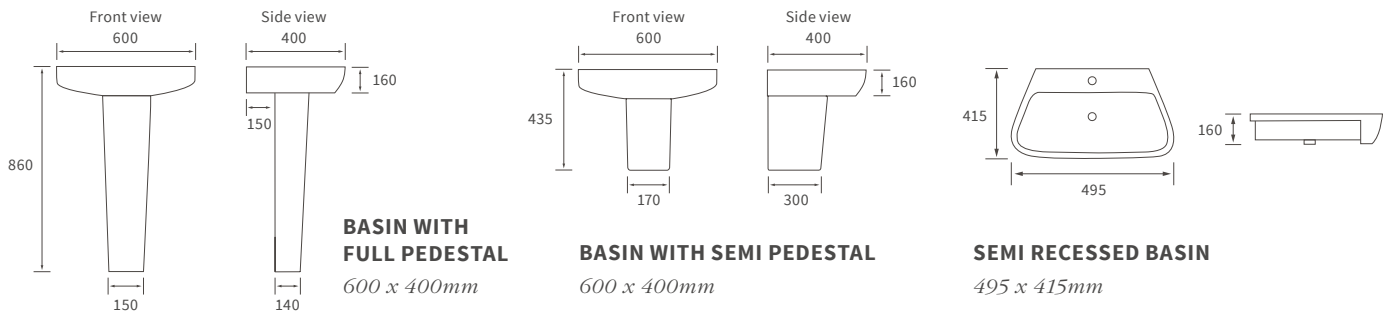

Tilia

**CLOSE COUPLED WC RIMLESS
COMFORT HEIGHT FULLY SHROUDED**

Coupling to soil stack:
Straight out
and straight down
Distance from soil pipe
spigot to wall: 205mm
Cistern inlet position:
Left