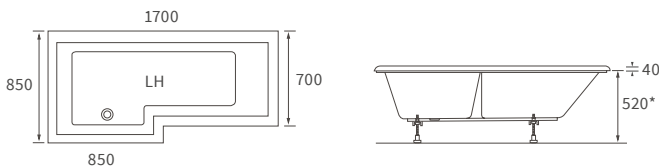

Shower baths

NAVARRE 1700 L SHAPE SHOWER BATH LH AND RH

Overall height including screen 2050mm. Capacity 180 litres

*520mm with acrylic panel, 480mm with wood panel