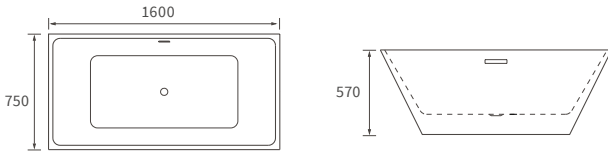

HOXTON FLOORSTANDING BATH

Capacity 215 litres