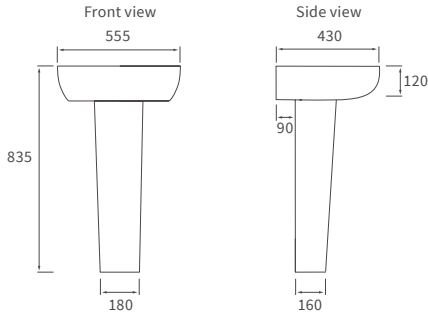

Cilantro

BASIN WITH FULL PEDESTAL

555 x 430mm