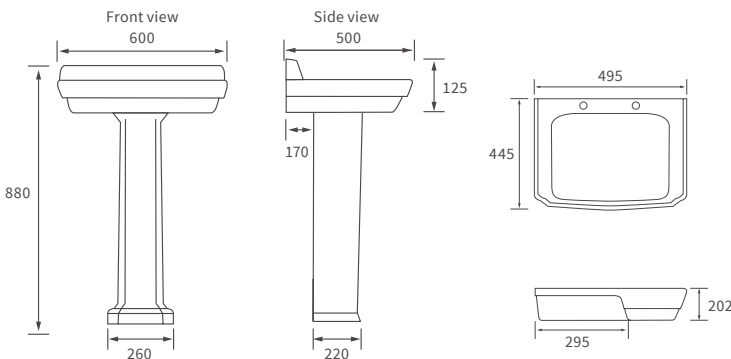

BASIN WITH FULL PEDESTAL

600 x 500mm

SEMI RECESSED BASIN

495 x 445mm