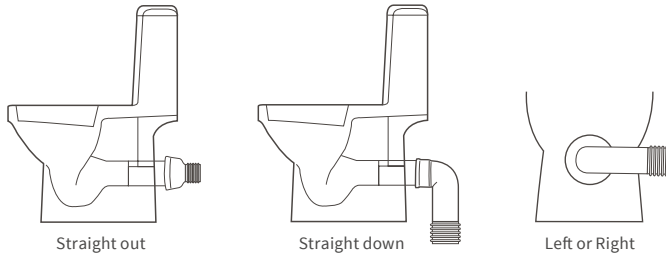

Coupling to soil stack guide