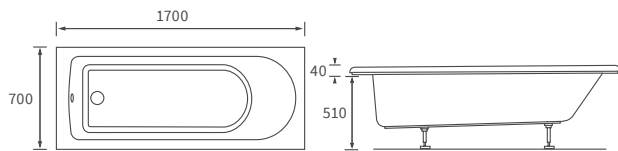

PIERSON SINGLE END BATH

Capacity 180 litres