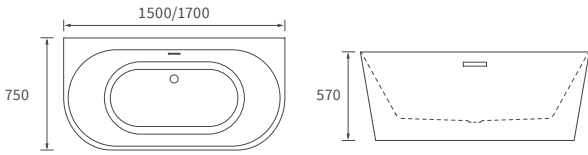

Freestanding baths

LINTON FLOORSTANDING BATH

Capacity 1500 x 750 x 570mm - 187 litres
Capacity 1700 x 750 x 570mm - 210 litres