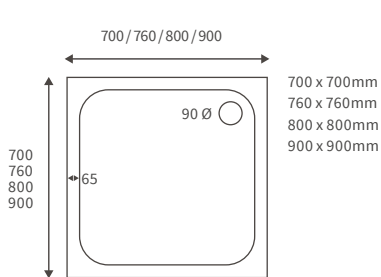

Low profile trays 45mm high - White & Black

LOW PROFILE SQUARE TRAYS