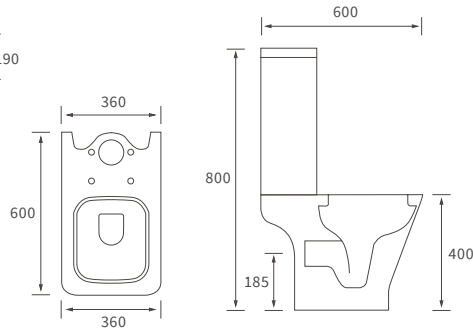

SEMI RECESSED BASIN

500 x 400mm

Cedarwood

BASIN WITH FULL PEDESTAL

560 x 450mm

CLOSE COUPLED PAN AND CISTERN

Open back

Coupling to soil stack:
Straight out and straight down