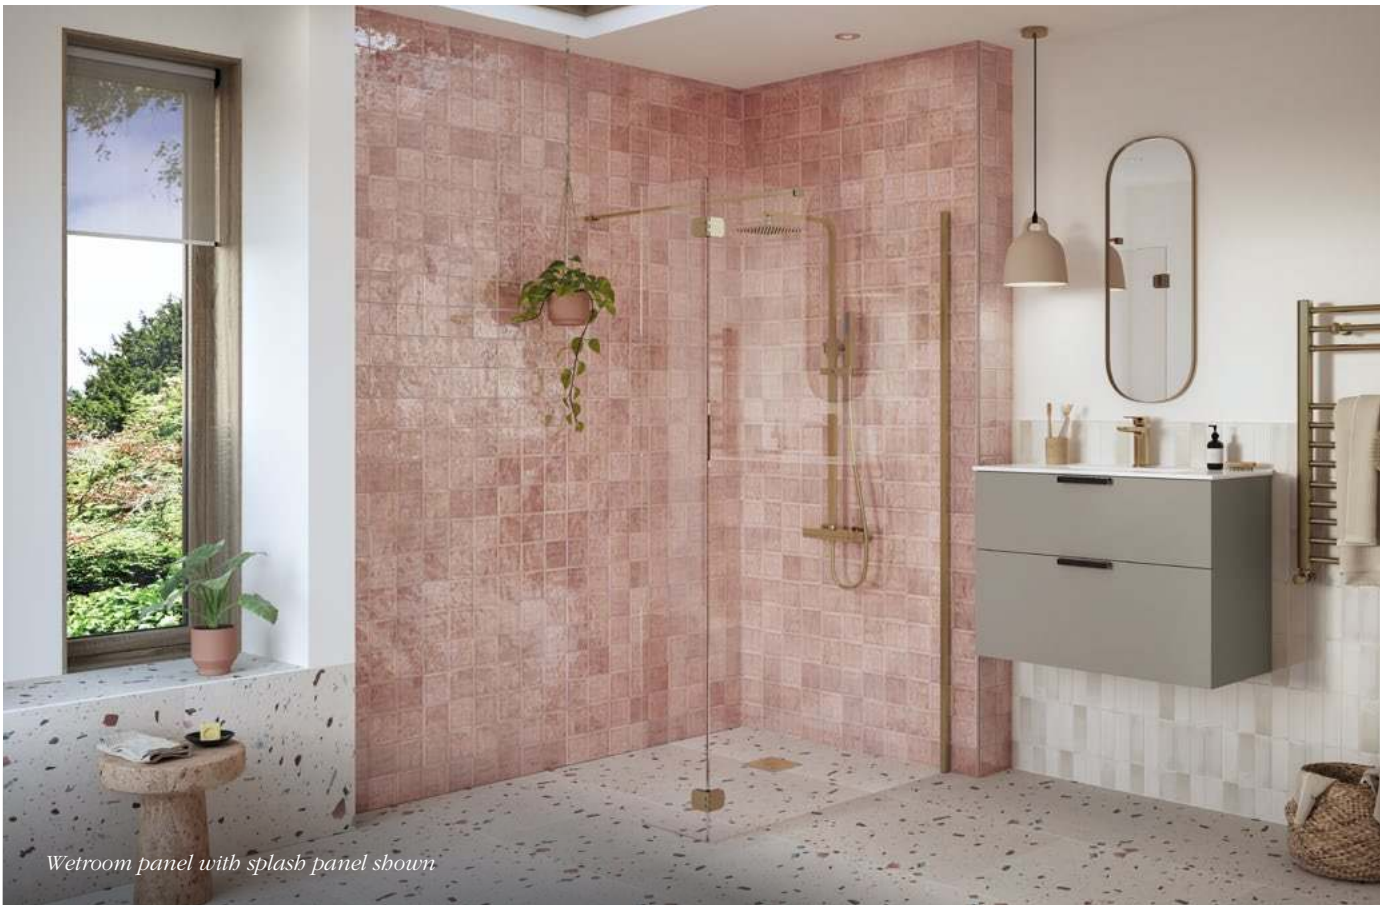

Wetroom panel with splash panel shown