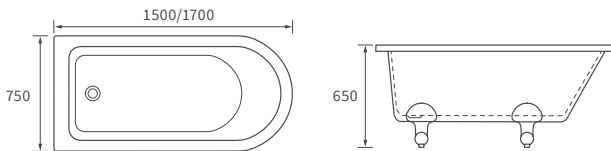

CLEVEDON FLOORSTANDING BATH

Capacity 1500mm - 220 litres, 1700mm - 260 litres