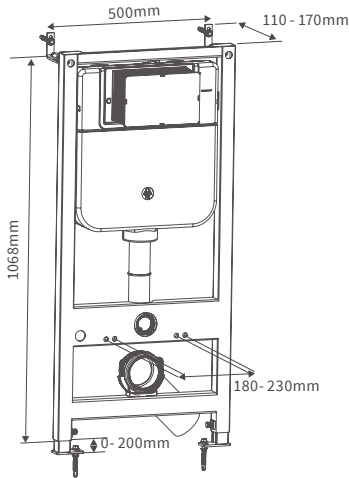

WALL HUNG WC FRAME
Excl. Cistern

Wall hung frames, concealed cisterns & flush plates

WALL HUNG WC FRAME
Incl. Cistern