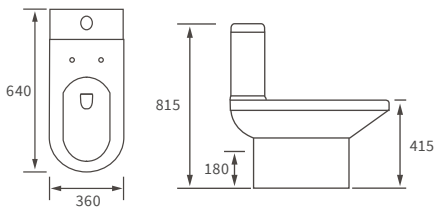

CLOSE COUPLED RIMLESS PAN AND CISTERN

Coupling to soil stack:
Straight out, straight down, Left or Right

Distance from soil pipe spigot to wall: 170mm

Cistern inlet position: Right