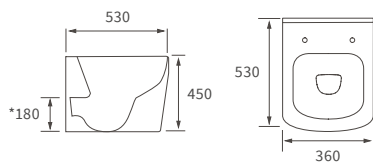

**BACK TO WALL PAN
COMFORT HEIGHT**

Back to Wall Pan Coupling to soil stack:
Straight out and straight down
Distance from soil pipe spigot to wall: 95mm
For use with concealed cistern