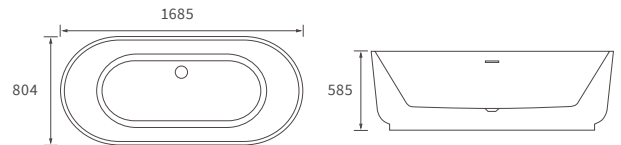

LUDLOW FLOORSTANDING BATH

Capacity 270 litres