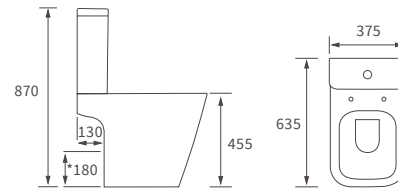

**CLOSE COUPLED WC RIMLESS
OPEN BACK COMFORT HEIGHT**

Coupling to soil stack:
Straight out and
straight down and left
or right
Distance from soil pipe
spigot to wall: 205mm
Cistern inlet position:
Left