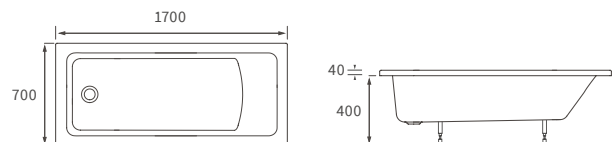

KISMET SINGLE END BATH LH AND RH

Capacity 170 litres

HOUSTON SQUARE SINGLE END BATH

Capacity 230 litres

OCALA BATH

Capacity 190 litres

HOUSTON ROUND SINGLE END BATH

Capacity 185 litres