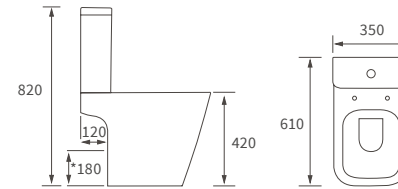

**CLOSE COUPLED WC RIMLESS
OPEN BACK SHORT PROJECTION**

Coupling to soil stack:
Straight out and
straight down and left
or right
Distance from soil pipe
spigot to wall: 205mm
Cistern inlet position:
Left