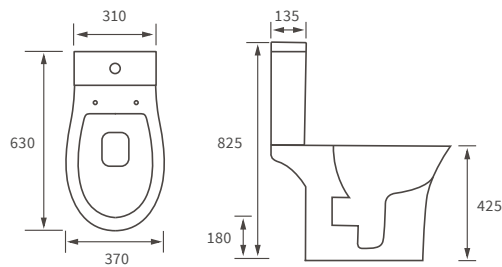

Sandro

CLOSE COUPLED PAN AND CISTERN

Open back
Coupling to soil stack: Straight out and straight down
Distance from soil pipe spigot to wall: 194mm
Cistern inlet position: Right