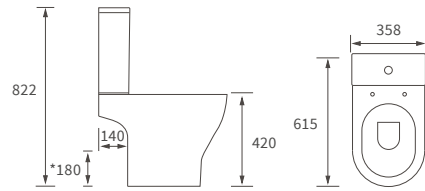

Coupling to soil stack:
Straight out,
straight down,
Left or Right
Distance from soil pipe
spigot to wall: 190mm
Cistern inlet position: Right

Coupling to soil stack:
Straight out and straight
down and left and right
Distance from soil pipe
spigot to wall: 190mm
Cistern inlet position: Right

RIMLESS CLOSE COUPLED PAN AND CISTERN OPEN BACK