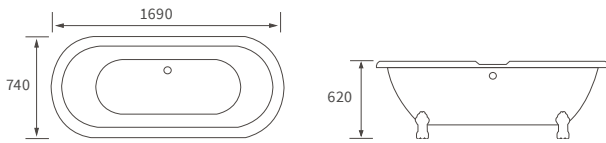

Freestanding baths

RICHMOND DOUBLE END BATH

Capacity 170 litres