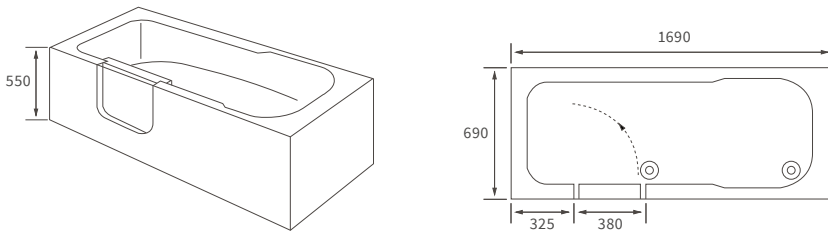

Easy access bath

1690 X 690MM WALK IN EASY ACCESS BATH

Capacity 200 litres