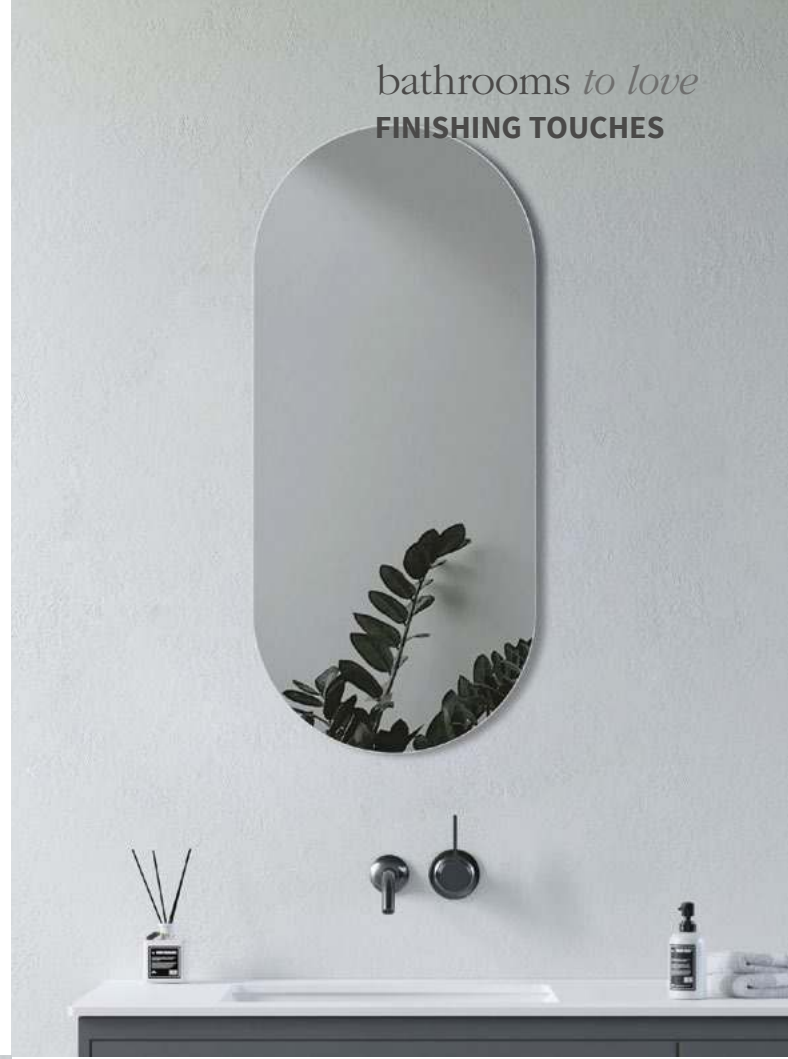

Plain Mirrors

SOLEIL OBLONG MIRROR

- 5mm plain mirrored glass
- Rotatable

DIMS0066 **£94** W400 x H800 x D10mm

SOLEIL RECTANGLE MIRROR

- 5mm plain mirrored glass
- Rotatable

DIMS0060 **£65** W400 x H600 x D10mm

DIMS0062 **£90** W500 x H700 x D10mm

DIMS0064 **£105** W600 x H800 x D10mm