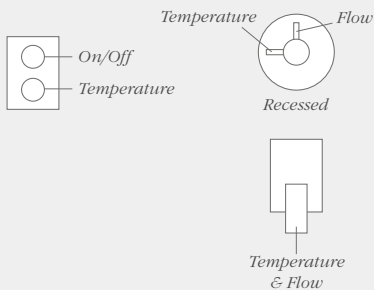

- CH | DICMP0104 | £470

Mixer Showers - Create your own

Which shower valve to select...

Single outlet

Operates a single outlet only such as a slide rail kit OR a fixed showerhead.

Two outlet

Operate two outlets such as a slide rail kit AND a fixed showerhead independently.