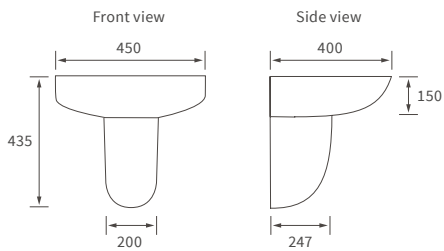

BASIN WITH FULL PEDESTAL

450 x 400mm

BASIN WITH SEMI PEDESTAL

450 x 400mm

SEMI RECESSED BASIN

500 x 390mm

CLOAKROOM BASIN

450 x 380mm