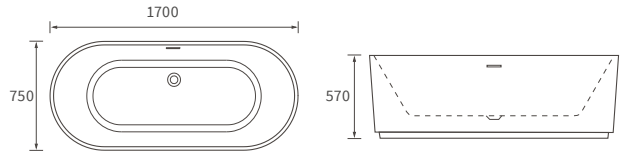

STRIATA FLOORSTANDING BATH

Capacity 260 litres