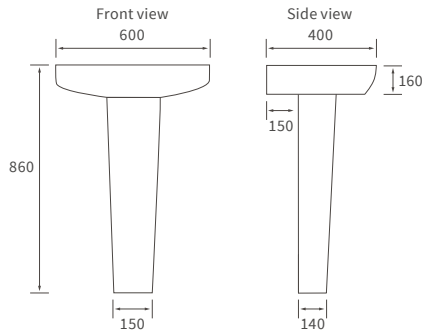

Amyris

BASIN WITH FULL PEDESTAL

600 x 400mm