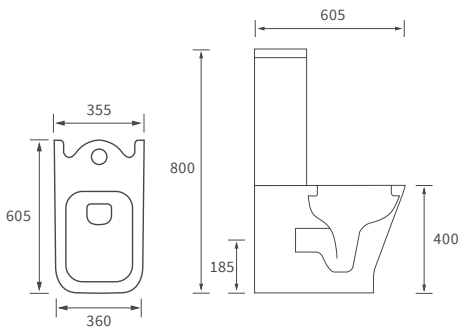

CLOSE COUPLED PAN AND CISTERN

Fully Shrouded

Coupling to soil stack:
Straight out and straight down

Distance from soil pipe spigot to wall: 164mm

Cistern inlet position: Left