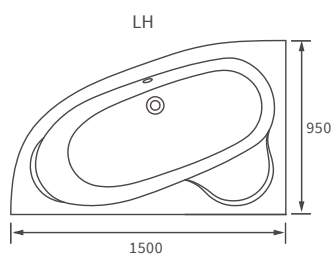

Corner baths