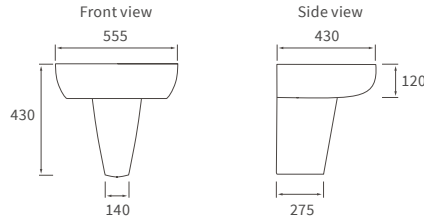

BASIN WITH SEMI PEDESTAL

555 x 430mm