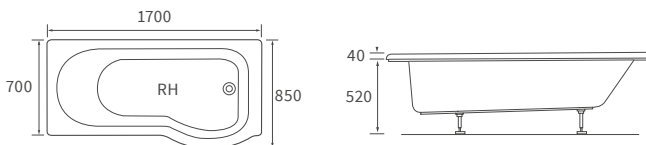

ORA 1700MM P SHAPE SHOWER BATH LH AND RH

Overall height including screen 2055mm. Capacity 200 litres