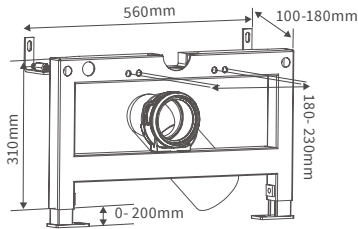

Wall hung frames, concealed cisterns & flush plates

LOW HEIGHT WC FRAME
Incl. Cistern

Concealed cisterns