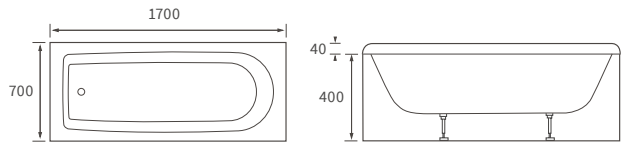

KISMET SINGLE END BATH LH AND RH

Capacity 170 litres

HOUSTON SQUARE SINGLE END BATH

Capacity 230 litres

OCALA BATH

Capacity 190 litres

HOUSTON ROUND SINGLE END BATH

Capacity 185 litres