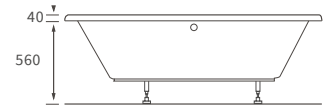

SARASOTA BACK TO WALL BATH

Capacity 1695 x 745mm - 195 litres

Capacity 1500 x 745mm - 165 litres