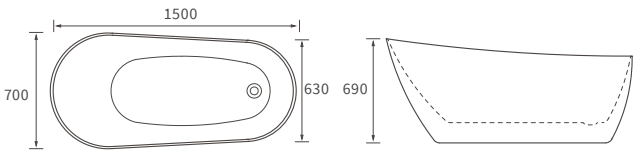

ASHBOURNE FLOORSTANDING BATH

Capacity 212 litres