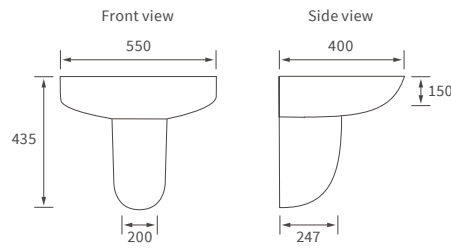

Tuscany

550 x 400mm

550 x 400mm

450 x 400mm

450 x 400mm

SEMI RECESSED BASIN

500 x 390mm

CLOAKROOM BASIN

450 x 380mm

Coupling to soil stack: Straight out, straight down, Left or Right

Distance from soil pipe spigot to wall: 100mm

Cistern inlet position: Left

Coupling to soil stack: Straight out and straight down

Distance from soil pipe spigot to wall: 100mm

For use with concealed cistern