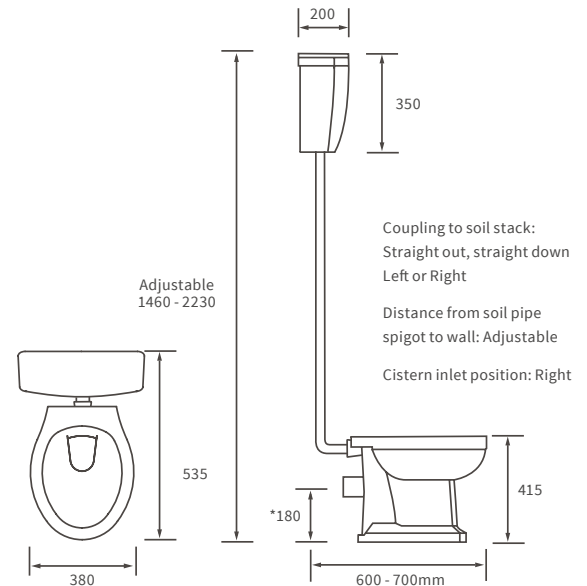

Coupling to soil stack:
Straight out, straight down
Left or Right

Distance from soil pipe
spigot to wall: Adjustable

Cistern inlet position: Right

HIGH LEVEL PAN AND CISTERN