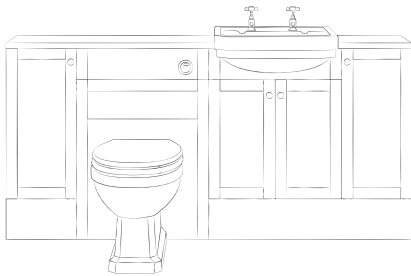

• Requires an unslotted waste, see pages 296-297

DIPB1402 | **£80**

AVA MINI WASHBOWL
W320 x H92 x D220mm
Resin

• Requires an unslotted waste, see pages 296-297

DIPB0086 | **£105**

Fitted furniture

Fitted bathroom furniture is all about maximising storage space, whilst offering flexibility in layout and design. It's also a great solution for hiding unsightly pipes whilst making your space totally functional. With a clutter free bathroom you are free to relax and enjoy some 'you' time.