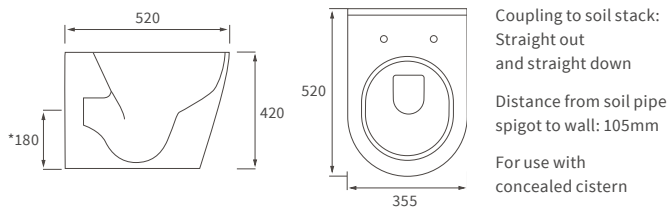

RIMLESS BACK TO WALL PAN

Coupling to soil stack:
Straight out
and straight down
Distance from soil pipe
spigot to wall: 105mm
For use with
concealed cistern