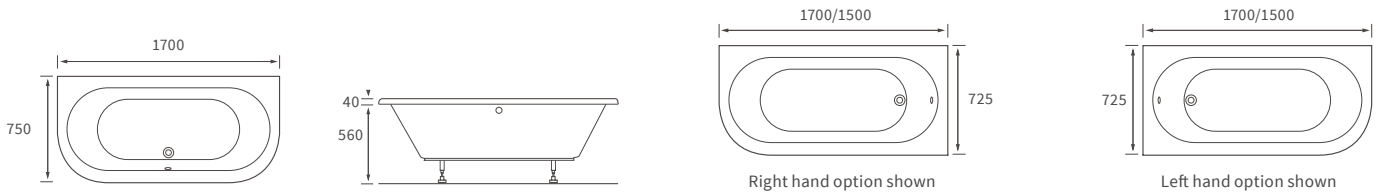

Back to wall baths

SANIBEL BACK TO WALL BATH

Capacity 205 litres

SARASOTA BACK TO WALL BATH

Capacity 1695 x 745mm - 195 litres

Capacity 1500 x 745mm - 165 litres