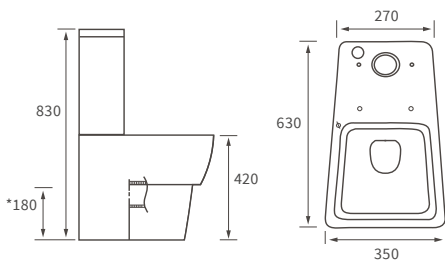

CLOSE COUPLED PAN AND CISTERN

Coupling to soil stack: Straight out and straight down

Distance from soil pipe spigot to wall: 225mm

Cistern inlet position: Left