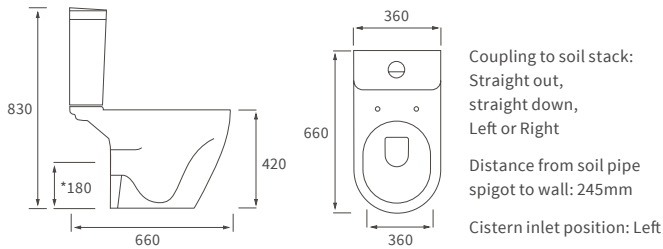

RIMLESS CLOSE COUPLED PAN AND CISTERN OPEN BACK

Coupling to soil stack:
Straight out,
straight down,
Left or Right
Distance from soil pipe
spigot to wall: 245mm
Cistern inlet position: Left