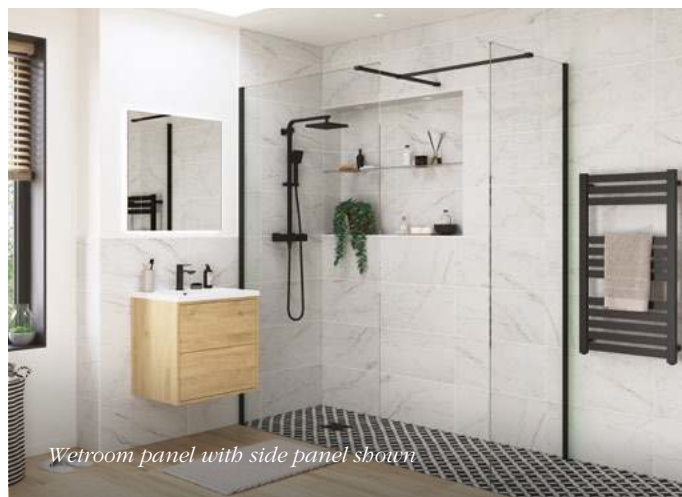

Luxury wetroom panels with stunning matt black profiles.

1950mm high

Wetroom compatible

8mm toughened safety glass

Adjustment for out of true walls

Concealed fixings

Easy Clean glass treatment

Power shower compatible

Approved

Can be installed directly onto a prepared floor in a wetroom or on a tray.

Wetroom panel with side panel shown