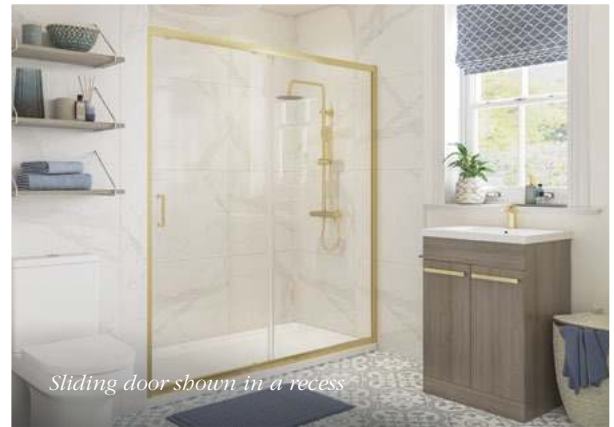

REFLEXION CLASSIX

- 1850mm high
- Concealed fixings
- Wetroom compatible
- Easy Clean glass treatment
- CE UKCA Approved
- 6mm toughened safety glass
- Power showerer compatible
- Adjustment for out of true walls
- Quick release rollers

Sliding Door Brushed Brass Profile

Also available in a stunning brushed brass finish, allowing you to coordinate with other brass tones in your bathroom.

- Slide door opening

**5 year
GUARANTEE**
on brushed brass
enclosures

Sliding door shown in a recess