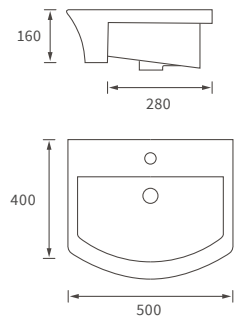

SEMI RECESSED BASIN

500 x 400mm