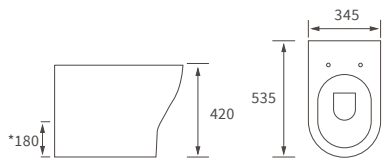

RIMLESS BACK TO WALL PAN

Coupling to soil stack: Straight out and straight down
Distance from soil pipe spigot to wall: 105mm
For use with concealed cistern