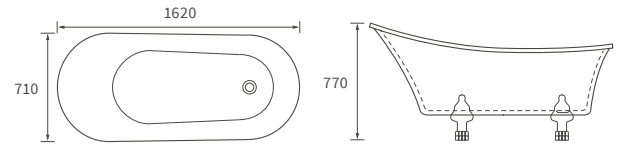

TIVERTON FLOORSTANDING BATH

Capacity 165 litres