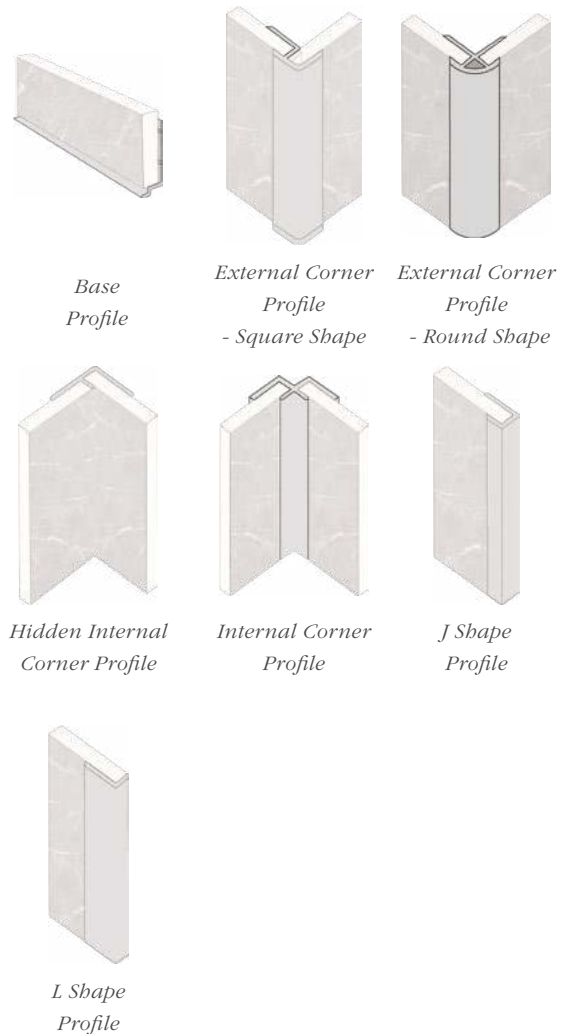

DESCRIPTION	COLOUR		PRICE
Internal corner profile	Aluminium	DIWW0418	£35
Internal corner profile	Chrome	DIWW0426	£40
Internal corner profile	White	DIWW0450	£20
135° Internal corner profile	Aluminium	DIWW0406	£35
Hidden internal corner profile	Aluminium	DIWW0434	£35
2 Part internal corner profile	Aluminium	DIWW0408	£35
2 Part internal corner profile	Black	DIWW0410	£35
135° External corner profile	Aluminium	DIWW0404	£35
External corner profile round shape	Aluminium	DIWW0412	£35
External corner profile round shape	Chrome	DIWW0422	£40
External corner profile round shape	White	DIWW0448	£20
External corner profile square shape	Aluminium	DIWW0430	£35
External corner profile square shape	Black	DIWW0432	£35
Base profile	Aluminium	DIWW0436	£35
Base profile	Black	DIWW0438	£35
J shape profile	Aluminium	DIWW0420	£35
J shape profile	Chrome	DIWW0428	£40
L shape profile	Aluminium	DIWW0440	£35
L shape profile	Black	DIWW0442	£35
L shape profile	White	DIWW0452	£20
L shape profile small	Aluminium	DIWW0444	£35
L shape profile small	Black	DIWW0446	£35
H shape stacking 2 part profile	Aluminium	DIWW0414	£35
H shape stacking 2 part profile	Black	DIWW0416	£35
H shape stacking 2 part profile	Chrome	DIWW0424	£40
H shape stacking 2 part profile	White	DIWW0454	£20