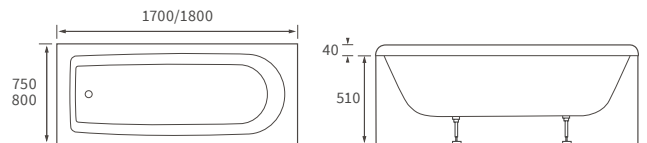

MIAMI SINGLE END BATH

Capacity 1700 x 750mm 180 litres, 1700 x 800mm - 190 litres, 1800 x 800mm 200 litres