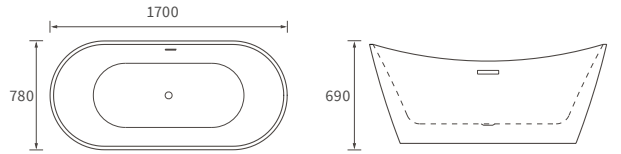

BELMONT FLOORSTANDING BATH

Capacity 245 litres