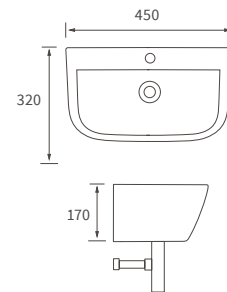

CLOAKROOM BASIN

450 x 320mm