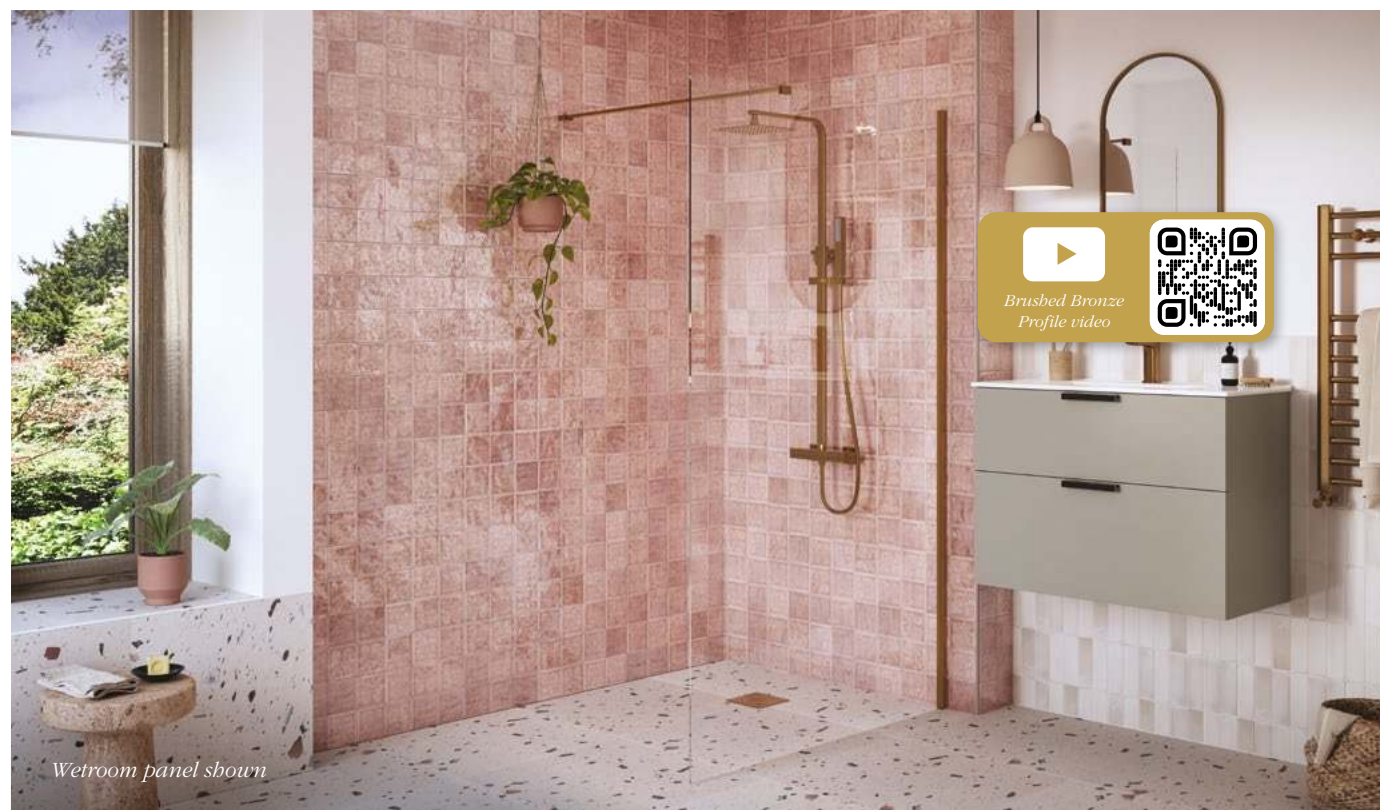

Creates a stunning centrepiece in any bathroom.

1950mm high

Wetroom compatible

8mm toughened safety glass

Adjustment for out of true walls

Concealed fixings

Easy Clean glass treatment

Power shower compatible

Approved

Can be installed directly onto a prepared floor in a wetroom or on a tray.