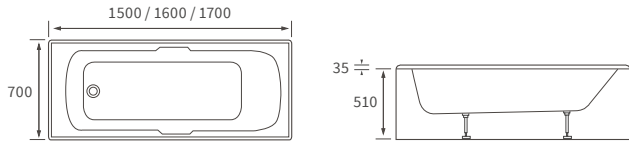

Single end baths

BALTIMORE SINGLE END BATH

Capacity 1500mm - 160 litres, 1600mm - 170 litres, 1700mm - 190 litres