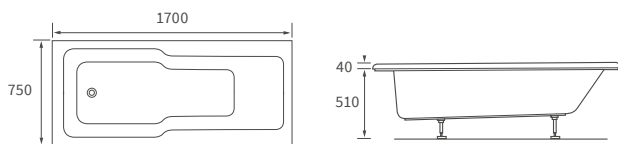

KISMET SINGLE END BATH LH AND RH

Capacity 170 litres

HOUSTON SQUARE SINGLE END BATH

Capacity 230 litres

OCALA BATH

Capacity 190 litres

HOUSTON ROUND SINGLE END BATH

Capacity 185 litres