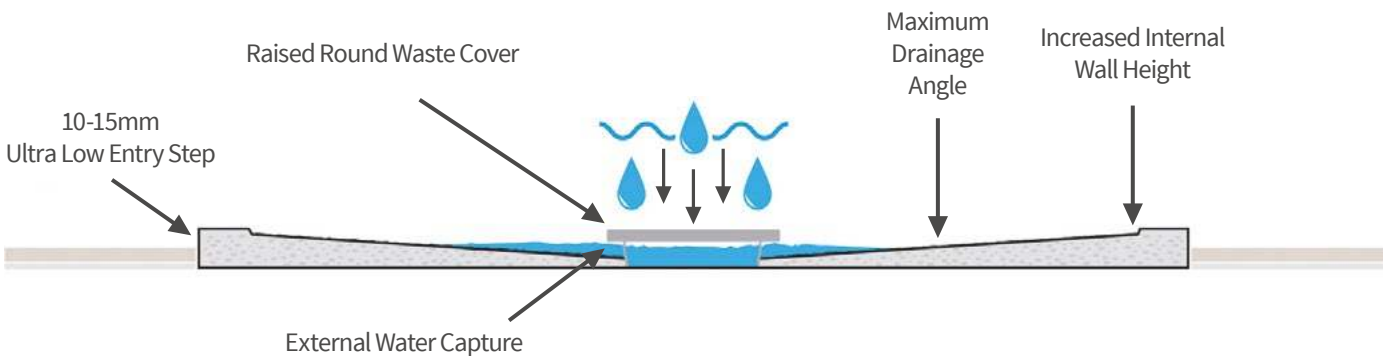

REFLEXION

TRAYS