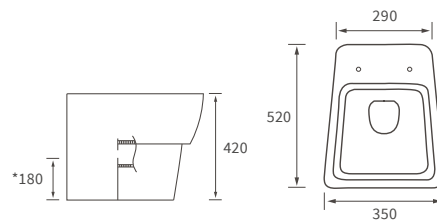

BACK TO WALL PAN

Coupling to soil stack: Straight out and straight down

Distance from soil pipe spigot to wall: 25mm

For use with concealed cistern

Not compatible with Lambra WC unit