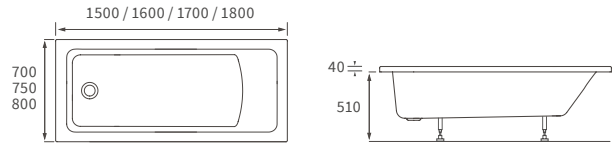

NAVARRE SINGLE END BATH

Capacity 1500 x 700mm - 170 litres, 1600 x 700mm - 185 litres, 1700 x 700mm - 200 litres
Capacity 1700 x 750mm - 210 litres, 1800 x 800mm - 225 litres