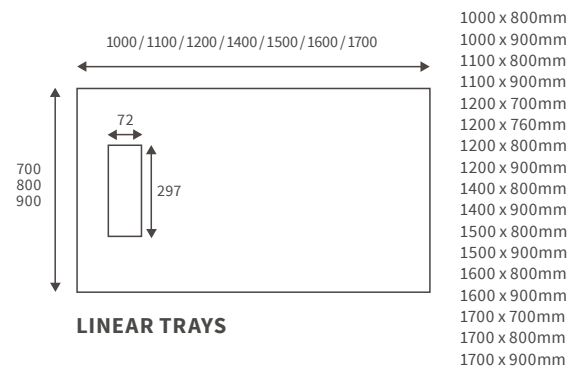

Linear trays 25mm high

Anti-slip ultraslim trays 25mm high