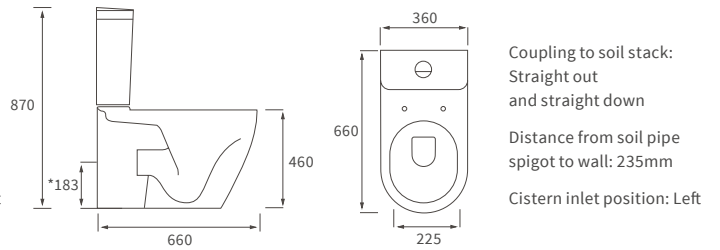

**RIMLESS CLOSE COUPLED PAN AND CISTERN FULLY SHROUDED
COMFORT HEIGHT**

Coupling to soil stack:
Straight out
and straight down
Distance from soil pipe
spigot to wall: 235mm
Cistern inlet position: Left