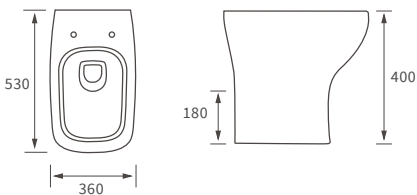

BACK TO WALL PAN

Coupling to soil stack: Straight out and straight down

Distance from soil pipe spigot to wall: 30mm

For use with concealed cistern