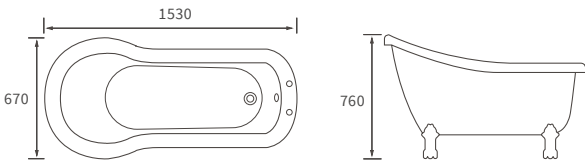

BAYSWATER BATH

Capacity 1530 x 670 x 760mm - 147 litres