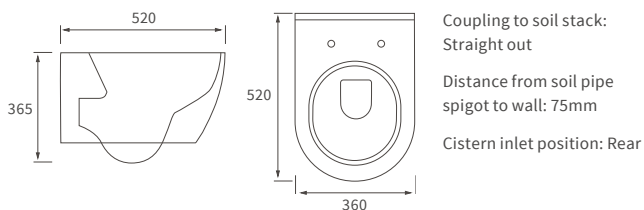

RIMLESS WALL HUNG PAN

Coupling to soil stack:
Straight out
Distance from soil pipe
spigot to wall: 75mm
Cistern inlet position: Rear