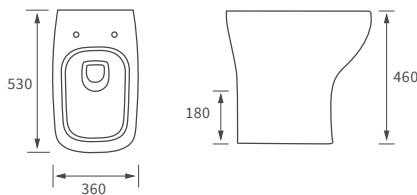

BTW RIMLESS & COMFORT HEIGHT PAN

Coupling to soil stack: Straight out and straight down

Distance from soil pipe spigot to wall: 30mm

For use with concealed cistern