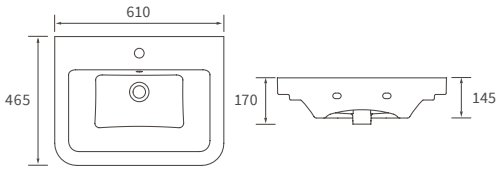

Celine

610MM BASIN WITH WASHSTAND

W610 x H170 x D465mm