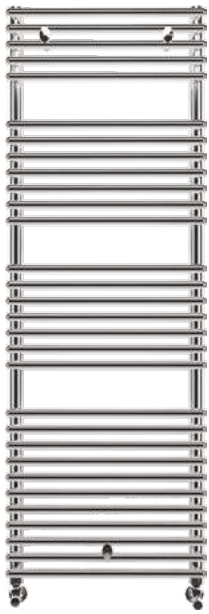

500 x 1450mm shown
Chrome