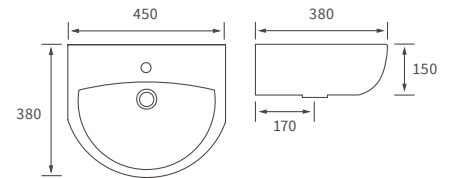

BASIN WITH FULL PEDESTAL

450 x 400mm

BASIN WITH SEMI PEDESTAL

450 x 400mm

SEMI RECESSED BASIN

500 x 390mm

CLOAKROOM BASIN

450 x 380mm