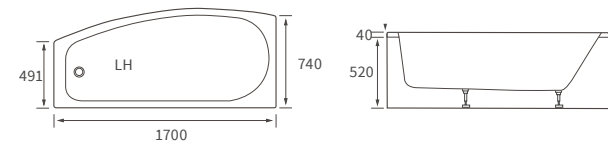

KISMET SINGLE END BATH LH AND RH

Capacity 170 litres

HOUSTON SQUARE SINGLE END BATH

Capacity 230 litres

OCALA BATH

Capacity 190 litres

HOUSTON ROUND SINGLE END BATH

Capacity 185 litres