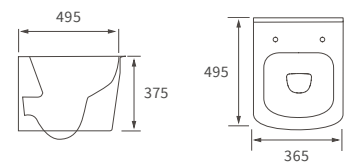

WALL HUNG PAN

Coupling to soil stack: Straight out
Distance from soil pipe spigot to wall: 60mm