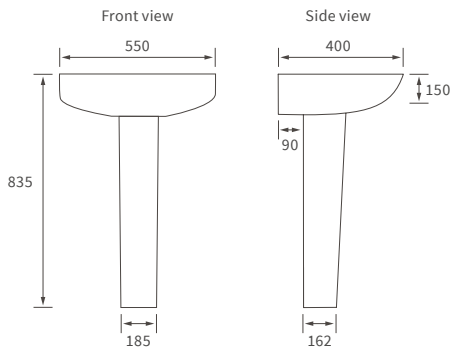

BASIN WITH SEMI PEDESTAL

Tuscany

BASIN WITH FULL PEDESTAL

550 x 400mm