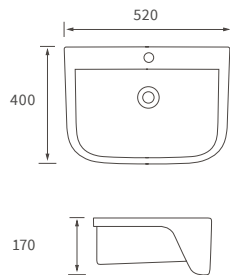

SEMI RECESSED BASIN

520 x 400mm