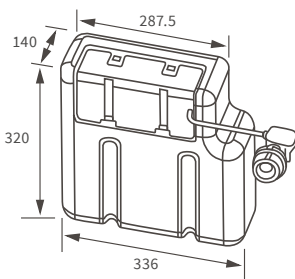

Concealed cisterns

CONCEALED CISTERN - SIDE INLET
DIPC0130 Side inlet