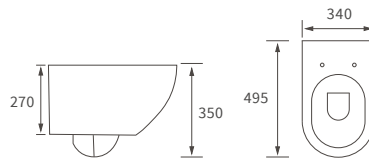

RIMLESS WALL HUNG PAN

Coupling to soil stack: Straight out and straight down
Distance from soil pipe spigot to wall: 105mm
For use with concealed cistern