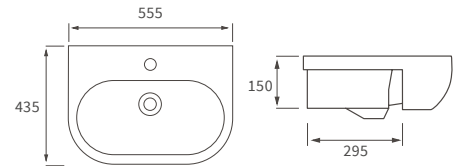

SEMI RECESSED BASIN

555 x 435mm