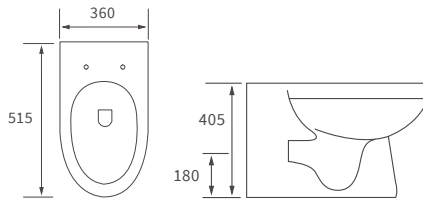

BACK TO WALL RIMLESS PAN

Coupling to soil stack:
Straight out and straight down

Distance from soil pipe spigot to wall: 110mm

For use with concealed cistern