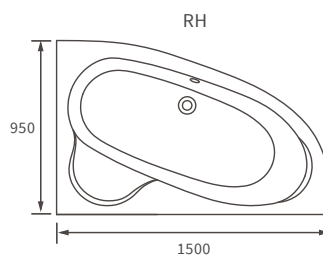

Corner baths