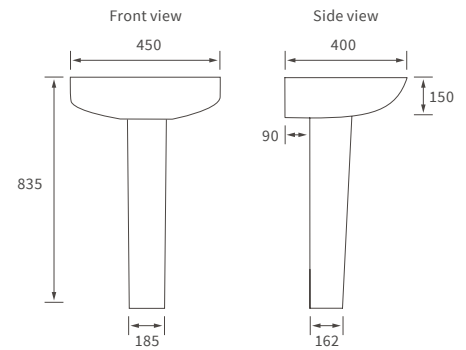

BASIN WITH FULL PEDESTAL

450 x 400mm

BASIN WITH SEMI PEDESTAL

450 x 400mm

SEMI RECESSED BASIN

500 x 390mm

CLOAKROOM BASIN

450 x 380mm