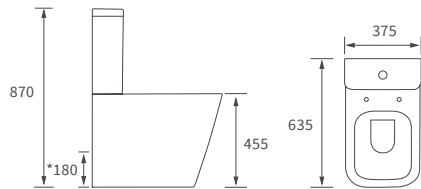

Tilia

**CLOSE COUPLED WC RIMLESS
COMFORT HEIGHT FULLY SHROUDED**

Coupling to soil stack:
Straight out
and straight down
Distance from soil pipe
spigot to wall: 205mm
Cistern inlet position:
Left