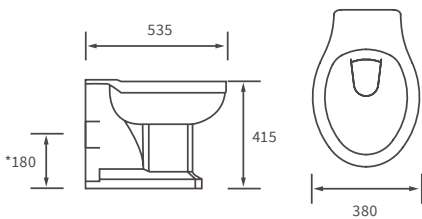

Coupling to soil stack:
Straight out and straight down

Distance from soil pipe spigot
to wall: 100mm

For use with concealed cistern

BACK TO WALL PAN