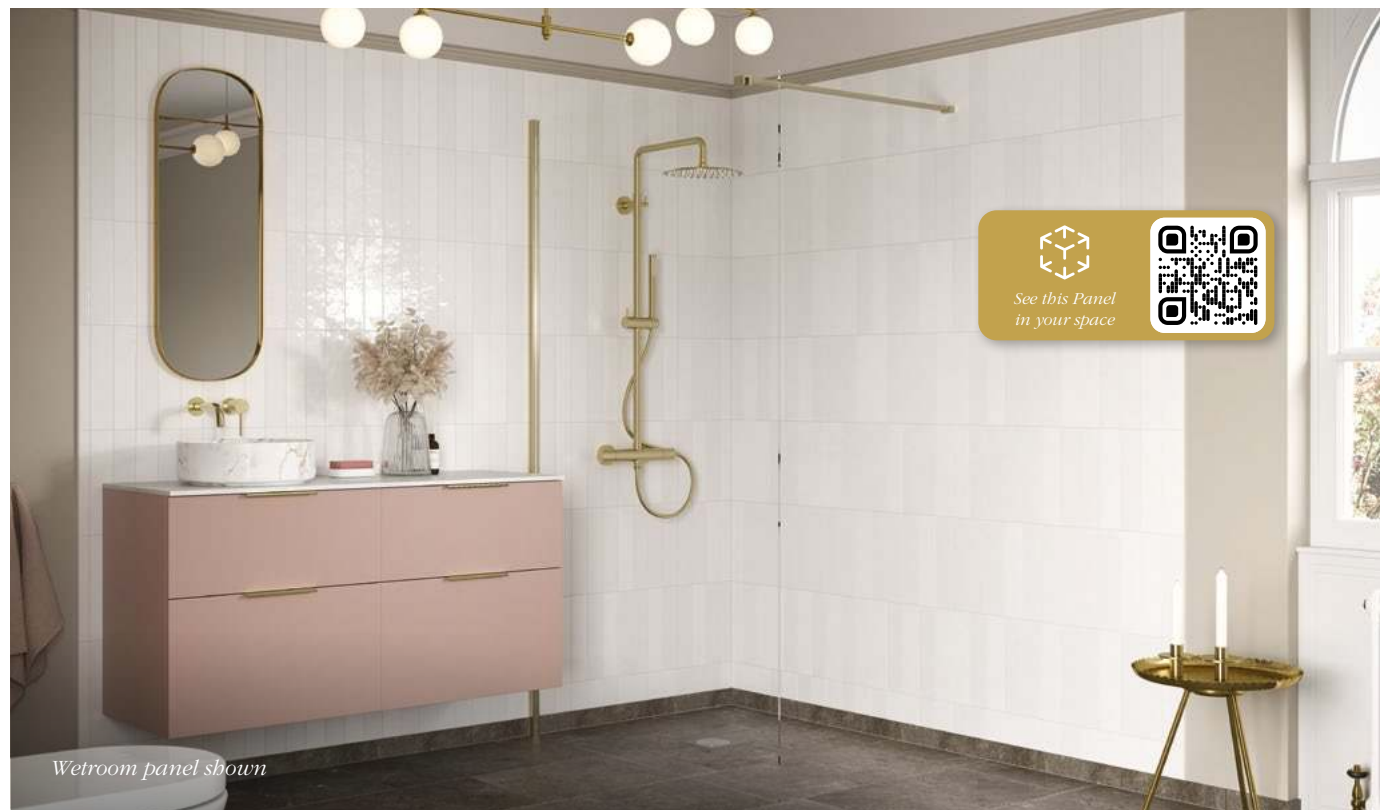

Can be installed directly onto a prepared floor in a wetroom or on a tray.

Wetroom Panels Clear Glass, Brushed Brass Profile

Creates a stunning centrepiece in any bathroom.

1950mm high

Wetroom compatible

8mm toughened safety glass

Adjustment for out of true walls

Concealed fixings

Easy Clean glass treatment

Power shower compatible

Approved

Wetroom panel with side panel shown

Can be installed directly onto a prepared floor in a wetroom or on a tray.

Wetroom panel shown

See this Panel in your space

Browse our full range of complementing trays. Pages 224-231.

Wetroom Panels

Clear Glass, Brushed Brass Profile with Rotate Panel or Splash Panel

Why not add in a 300mm rotating panel or full hinge rotating panel, designed to control splashes in your bathroom.