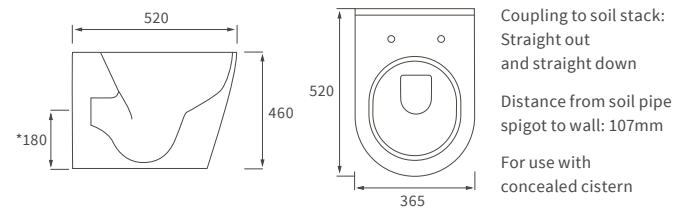

RIMLESS BACK TO WALL PAN COMFORT HEIGHT

Coupling to soil stack:
Straight out
and straight down
Distance from soil pipe
spigot to wall: 107mm
For use with
concealed cistern