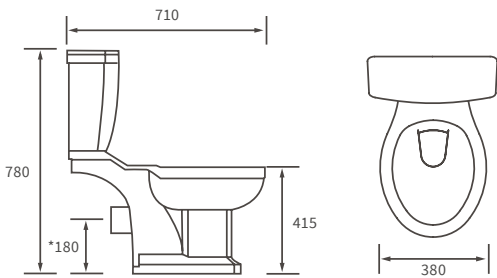

Sherbourne

CLOSE COUPLED PAN AND CISTERN

Coupling to soil stack: Straight out, straight down, Left or Right

Distance from soil pipe spigot to wall: 130mm

Cistern inlet position: Left