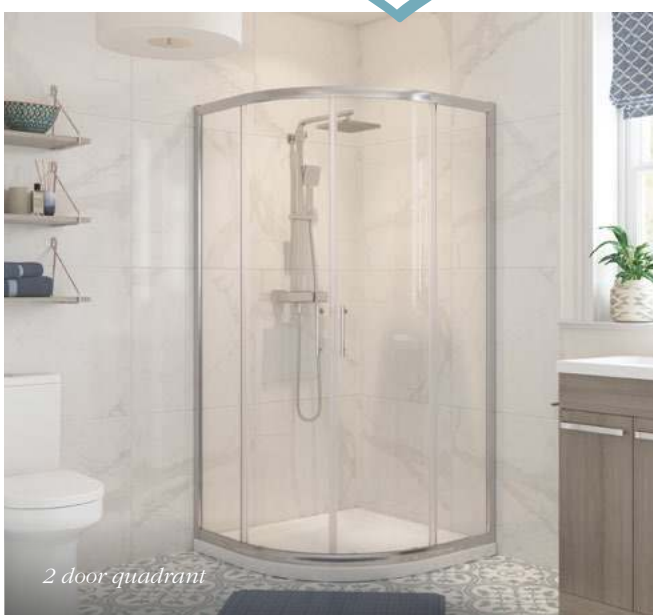

2 Door Quadrant

Lifetime **GUARANTEE** on Reflexion Enclosures

2 door quadrant