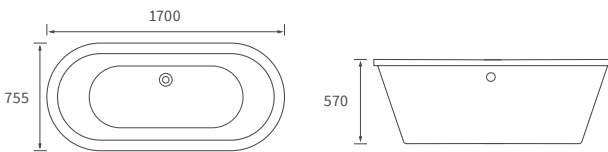

SAVOY SKIRTED BATH

Capacity 180 litres