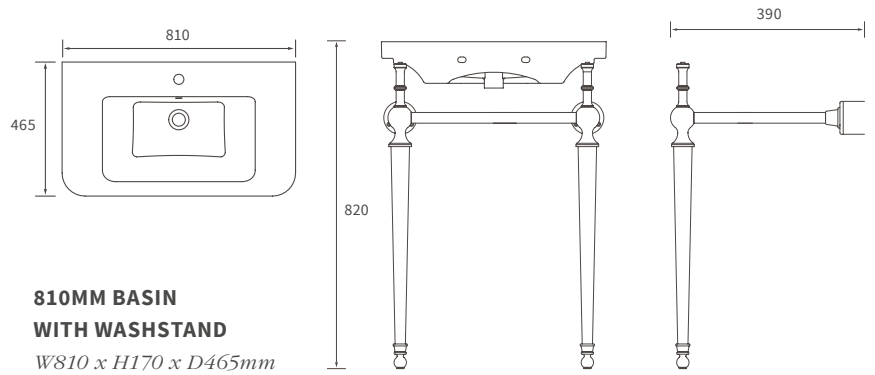

810MM BASIN WITH WASHSTAND

W810 x H170 x D465mm