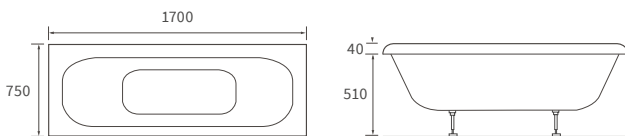

Double end baths

MALONE LUXURY DOUBLE END BATH

Capacity 225 litres