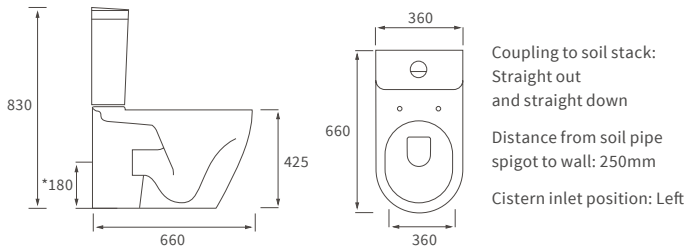

RIMLESS CLOSE COUPLED PAN AND CISTERN FULLY SHROUDED

Coupling to soil stack:
Straight out
and straight down
Distance from soil pipe
spigot to wall: 250mm
Cistern inlet position: Left