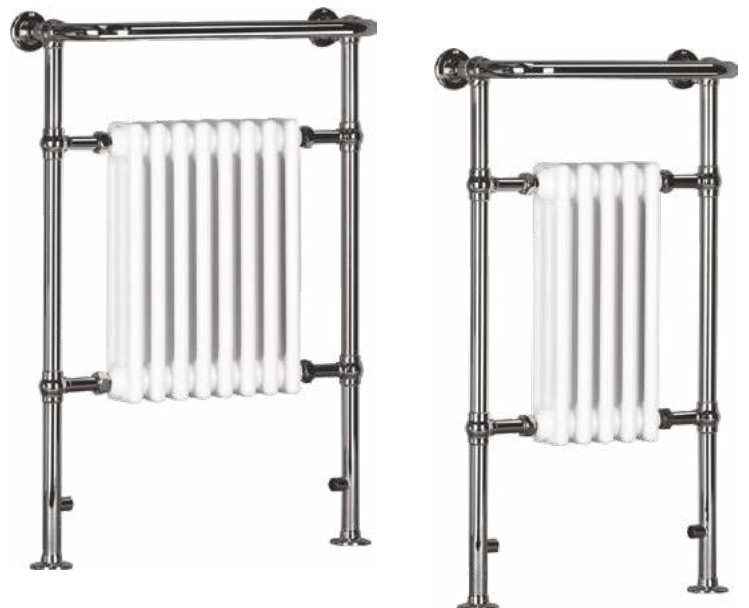

† Element kit is required see page 314.
For our symbol guide see page 306.