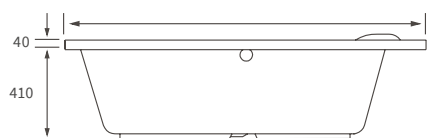

Corner baths