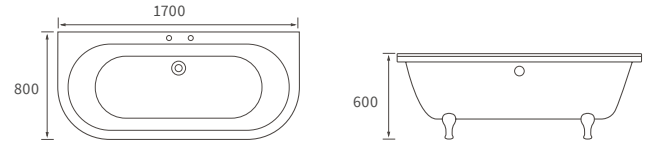

FINCHLEY BATH

Capacity 182 litres