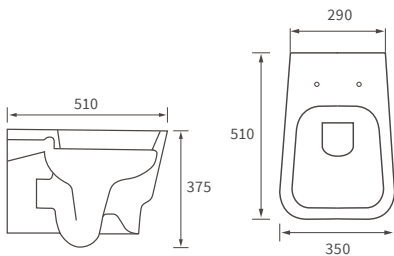

WALL HUNG PAN

Coupling to soil stack: Straight out and straight down

Distance from soil pipe spigot to wall: 85mm

For use with concealed cistern