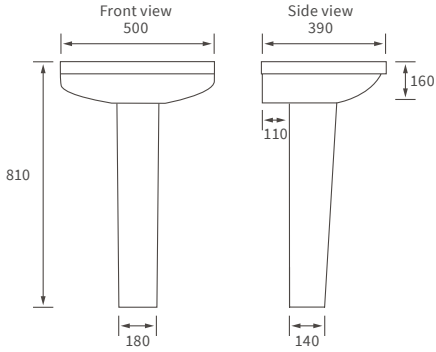

Laurus

BASIN WITH FULL PEDESTAL

500 x 390mm