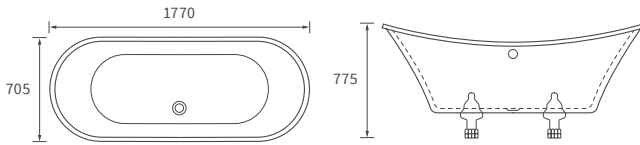

FAREHAM FLOORSTANDING BATH

Capacity 195 litres