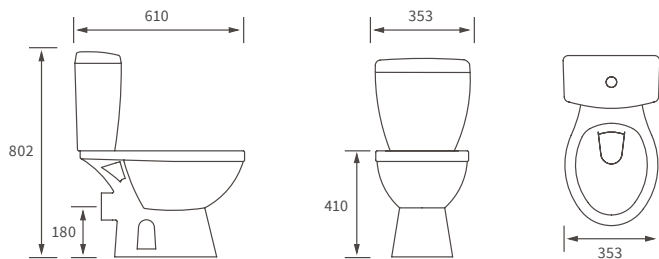

BASIN WITH FULL PEDESTAL

450 x 400mm

BASIN WITH SEMI PEDESTAL

450 x 400mm

SEMI RECESSED BASIN

500 x 390mm

CLOAKROOM BASIN

450 x 380mm