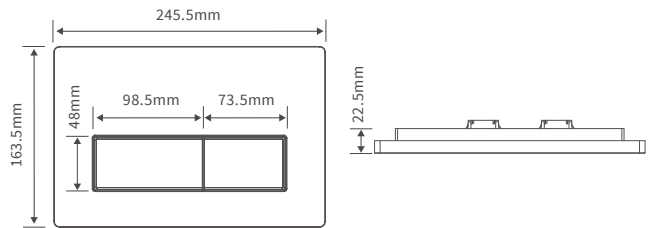

HIGH LEVEL PAN AND CISTERN

Wall hung frames, concealed cisterns & flush plates

WALL HUNG WC FRAME
Incl. Cistern

WALL HUNG WC FRAME
Excl. Cistern

LOW HEIGHT WC FRAME
Incl. Cistern

SLIM CONCEALED CISTERN

ROUND FLUSHPLATE