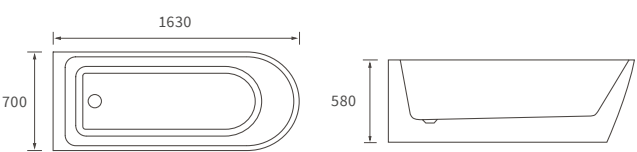

ELTHAM FLOORSTANDING BATH

Capacity 1500 x 700 x 580mm - 195 litres
Capacity 1630 x 700 x 580mm - 212 litres