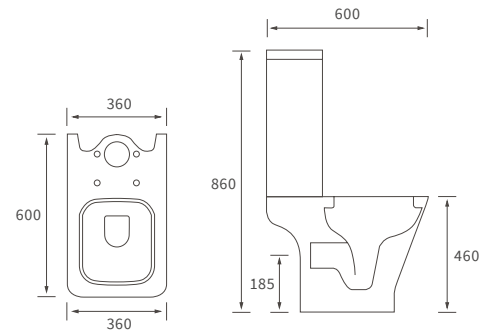

CLOSE COUPLED RIMLESS & COMFORT HEIGHT PAN AND CISTERN

Open back

Coupling to soil stack:
Straight out and straight down

Distance from soil pipe spigot to wall: 155mm

Cistern inlet position: Left