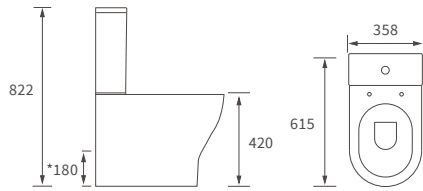

RIMLESS CLOSE COUPLED PAN AND CISTERN FULLY SHROUDED

Lily