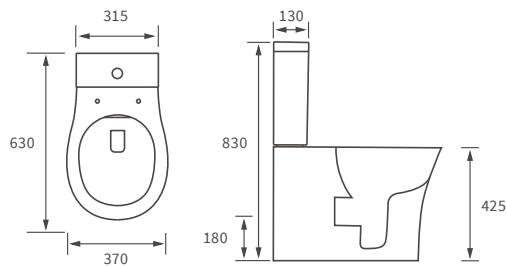

FULLY SHROUDED PAN AND CISTERN

Fully Shrouded
Coupling to soil stack: Straight out and straight down
Distance from soil pipe spigot to wall: 194mm
Cistern inlet position: Right