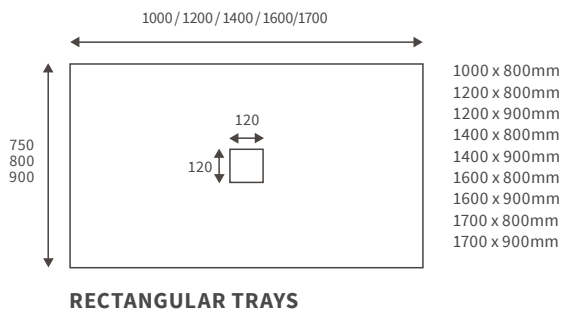

Slate grey trays 25mm high