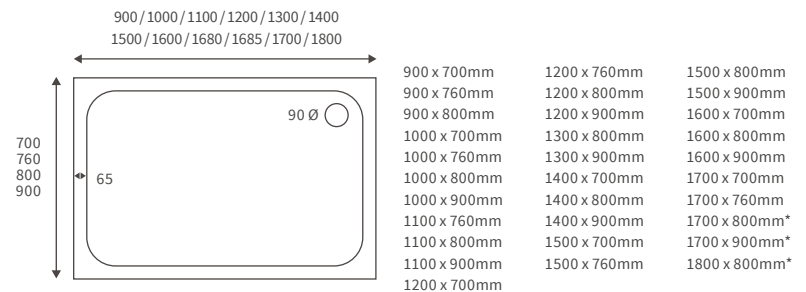

LOW PROFILE RECTANGULAR TRAYS