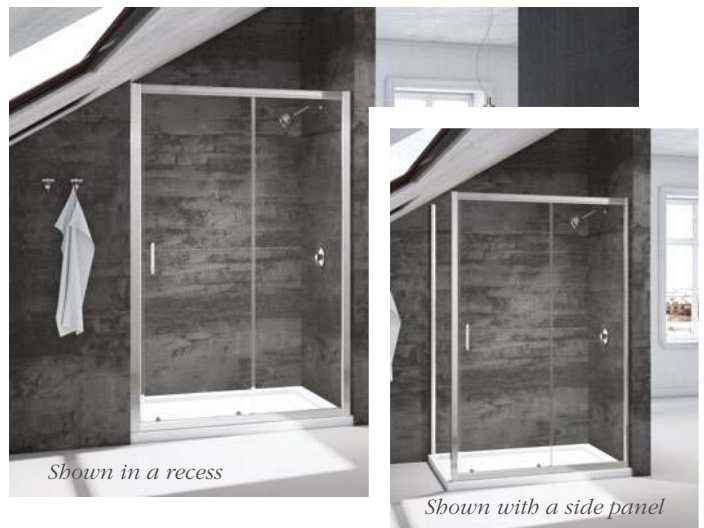

vivid BOOST & Loft

Created by
MERLYN
SHOWERING

Vivid Boost is a range of shower enclosures with a pre-assembled frame that makes it much easier to fit with 6mm glass and at **1900mm** high it has been developed to offer exceptional quality.

Vivid Boost loft has all the features of the Boost range and has been developed especially for loft rooms at a lower height of **1800mm**.

vivid BOOST

SLIDING DOOR

			Adjustment (min/max mm)	Door Opening (mm)
1000mm	DIES1020	£617	950 - 990	367
1100mm	DIES1120	£617	1050 - 1090	417
1200mm	DIES1248	£617	1150 - 1190	467
1400mm	DIESP1428	£689	1350 - 1390	567
1500mm	DIESP1518	£697	1450 - 1490	567
1600mm	DIESP1614	£735	1550 - 1590	567
1700mm	DIESP1714	£742	1650 - 1690	567

OPTIONAL SIDE PANELS

700mm	DIED7020	£338	670 - 690
760mm	DIED7630	£338	730 - 750
800mm	DIED8036	£344	770 - 790
900mm	DIED9032	£373	870 - 890
1000mm	DIED1006	£454	970 - 990

vivid BOOST Loft

SLIDING DOOR

			Adjustment (min/max mm)	Door Opening (mm)
1200mm	DIES1802	£743	1150 - 1190	467

OPTIONAL SIDE PANELS

800mm	DIED1802	£401	770 - 790
900mm	DIED1804	£427	870 - 890