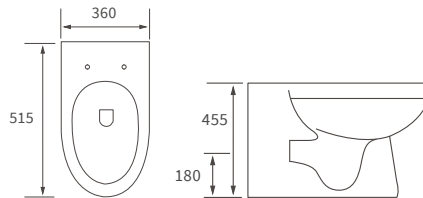

BACK TO WALL RIMLESS PAN COMFORT HEIGHT

Coupling to soil stack:
Straight out, straight down

Distance from soil pipe spigot to wall: 110mm

For use with concealed cistern

Not compatible with Lambra or Vista WC units