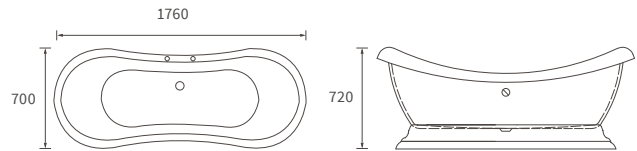

GRACE FLOORSTANDING BATH

Capacity 175 litres