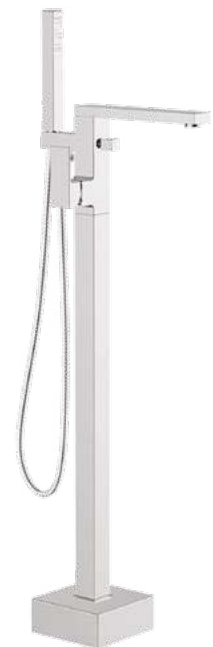

BATH/SHOWER MIXER

Incl. Hose, handset and bracket, min. 1.5 bar

● CH | DITB2192 | **£192**

FLOOR STANDING BATH/SHOWER MIXER

Min. 1.5 bar

● CH | DITB1106 | **£537**