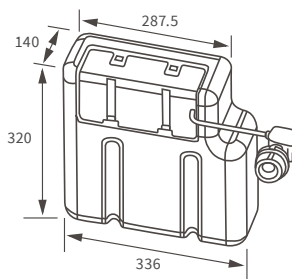

CONCEALED CISTERN - BOTTOM INLET
DIPC0128 Bottom inlet