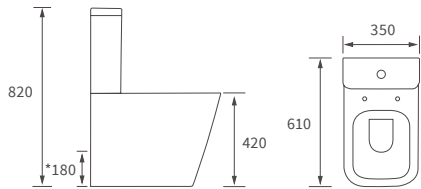

**CLOSE COUPLED WC RIMLESS
FULLY SHROUDED SHORT PROJECTION**

Coupling to soil stack:
Straight out
and straight down
Distance from soil pipe
spigot to wall: 205mm
Cistern inlet position:
Left