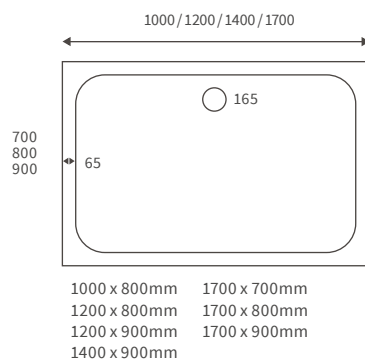

**ANTI-SLIP ULTRASLIM
RECTANGULAR TRAYS**