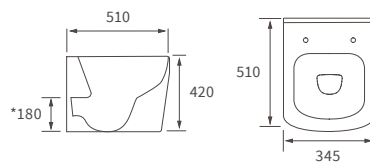

**BACK TO WALL PAN
SHORT PROJECTION**

Back to Wall Pan Coupling to soil stack:
Straight out and straight down
Distance from soil pipe spigot to wall: 105mm
For use with concealed cistern