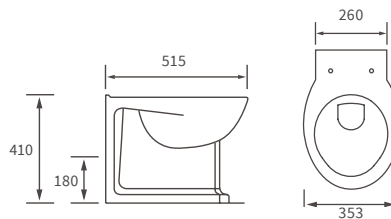

BACK TO WALL PAN

Coupling to soil stack: Straight out and straight down

Distance from soil pipe spigot to wall: 100mm

For use with concealed cistern