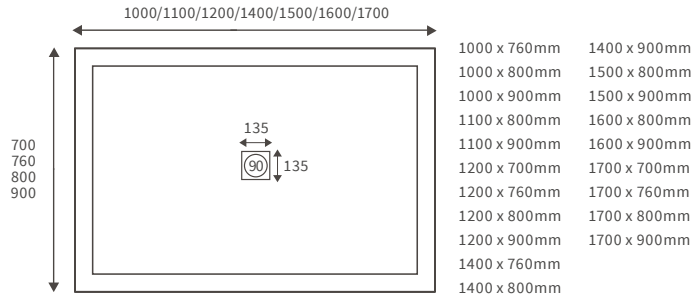

**ANTI-SLIP ULTRASLIM
 QUADRANT TRAYS**

**ANTI-SLIP ULTRASLIM
 OFFSET QUADRANT TRAYS**

Ultraslim trays 25mm high

ULTRASLIM SQUARE TRAY

ULTRASLIM RECTANGULAR TRAYS

ULTRASLIM QUADRANT TRAY

ULTRASLIM OFFSET QUADRANT TRAY