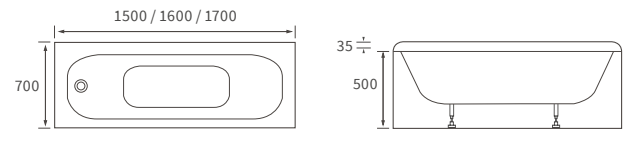

EUROWA STEEL SINGLE END BATH

Capacity 1500mm - 135 litres, 1600mm - 142 litres, 1700mm - 156 litres