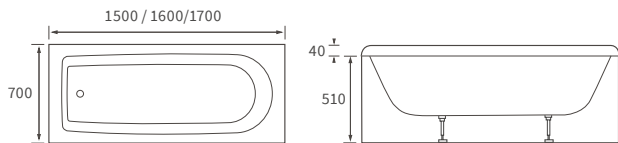

MIAMI SINGLE END BATH

Capacity 1500 x 700mm - 160 litres, 1600 x 700mm - 170 litres, 1700 x 700mm - 180 litres