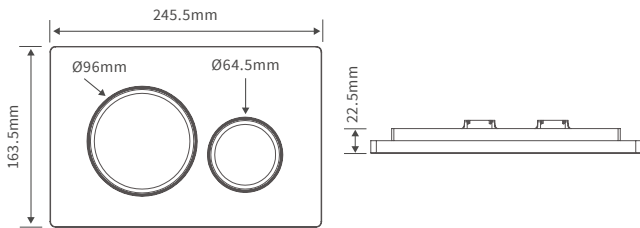

HIGH LEVEL PAN AND CISTERN

Wall hung frames, concealed cisterns & flush plates

WALL HUNG WC FRAME
Incl. Cistern

WALL HUNG WC FRAME
Excl. Cistern

LOW HEIGHT WC FRAME
Incl. Cistern

SLIM CONCEALED CISTERN

ROUND FLUSHPLATE