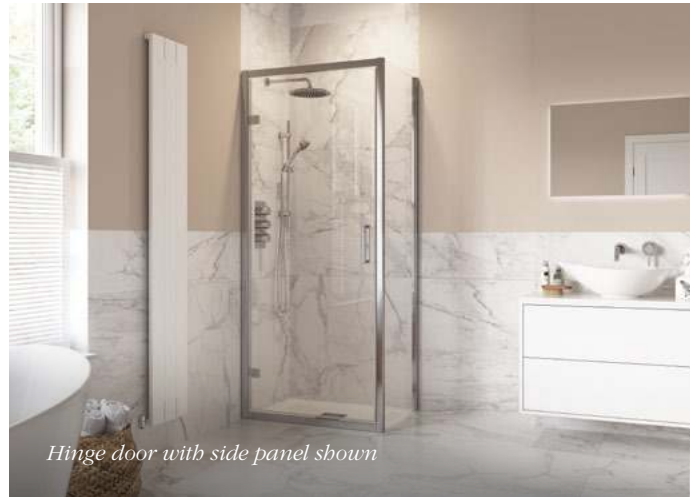

Hinge Door

Robust durable hinges support 8mm glass to allow anyone to achieve a minimal look.

-  2000mm high
-  Power shower compatible
-  8mm toughened safety glass
-  Wetroom compatible
-  Double handle inside and out
-  Adjustment for out of true walls
-  Hinge door opening
-  Easy Clean glass treatment
-  Totally hidden fixings
-   Approved