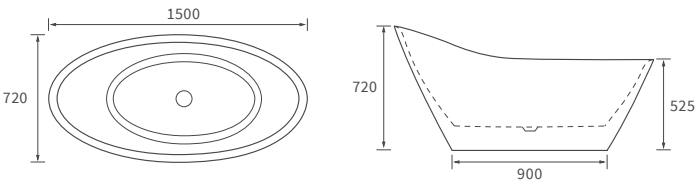

FARLEIGH FLOORSTANDING BATH

Capacity - 142 litres