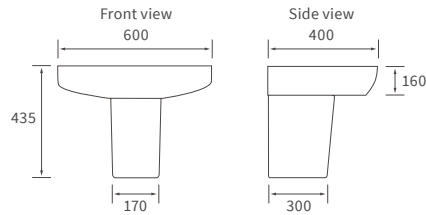

BASIN WITH SEMI PEDESTAL

600 x 400mm