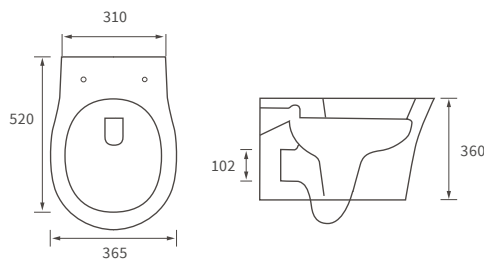

WALL HUNG PAN

Coupling to soil stack: Straight out and straight down
Distance from soil pipe spigot to wall: 75mm
For use with concealed cistern