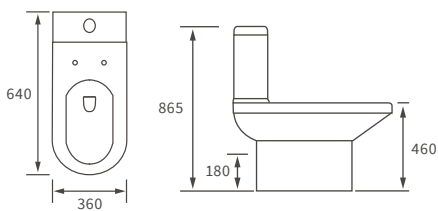

CLOSE COUPLED RIMLESS PAN AND CISTERN COMFORT HEIGHT

Coupling to soil stack:
Straight out, straight down, Left or Right

Distance from soil pipe spigot to wall: 150mm

Cistern inlet position: Right