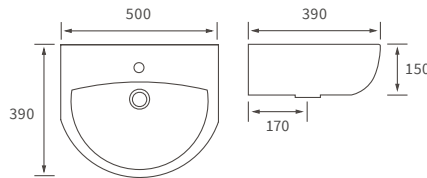

BASIN WITH FULL PEDESTAL

450 x 400mm

BASIN WITH SEMI PEDESTAL

450 x 400mm

SEMI RECESSED BASIN

500 x 390mm

CLOAKROOM BASIN

450 x 380mm