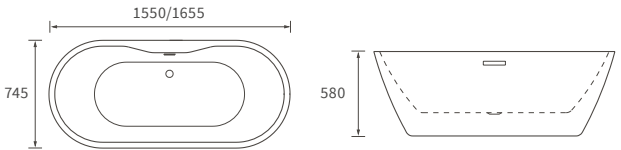

HARLESDEN FLOORSTANDING BATH

Capacity 1550 x 745 x 580mm - 200 litres
Capacity 1655 x 745 x 580mm - 220 litres