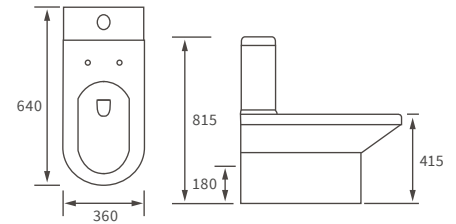

CLOSE COUPLED RIMLESS PAN AND CISTERN FULLY SHROUDED

Coupling to soil stack:
Straight out, straight down

Distance from soil pipe spigot to wall: 180mm

Cistern inlet position: Right