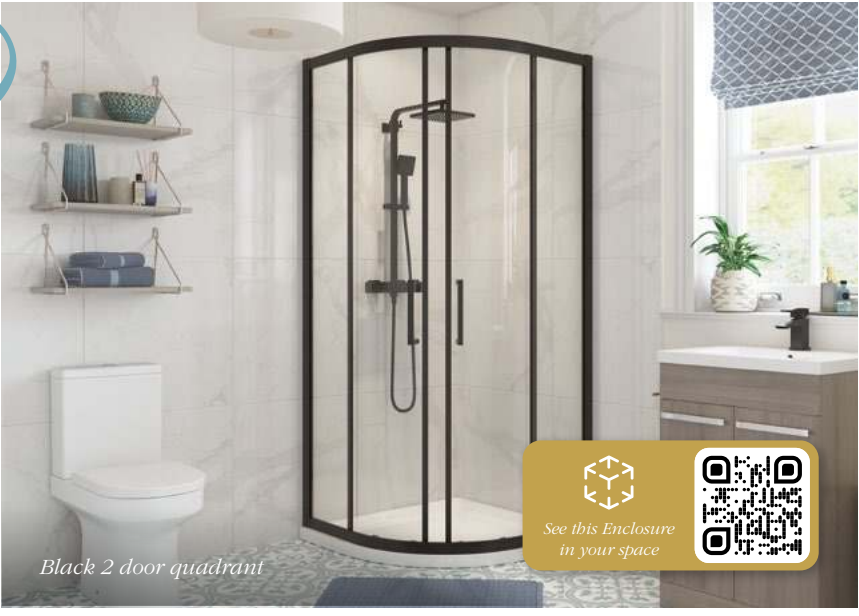

REFLEXION CLASSIX

- 1850mm high
- Concealed fixings
- Wetroom compatible
- Easy Clean glass treatment
- Quick release rollers
- 6mm toughened safety glass
- Power shower compatible
- Adjustment for out of true walls
- Slide door opening
- 550mm Quadrant radius
- Approved

2 Door Quadrant Black

5 year **GUARANTEE** on black enclosures

With the same quality specification as our chrome model, the matt black frame offers a more contemporary feel.

Black 2 door quadrant

See this Enclosure in your space