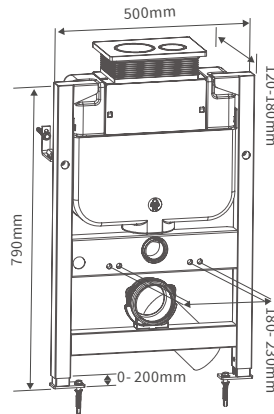

HIGH LEVEL PAN AND CISTERN

Wall hung frames, concealed cisterns & flush plates

WALL HUNG WC FRAME
Incl. Cistern

WALL HUNG WC FRAME
Excl. Cistern

LOW HEIGHT WC FRAME
Incl. Cistern

SLIM CONCEALED CISTERN

ROUND FLUSHPLATE