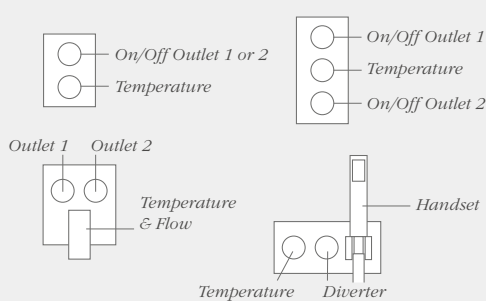

- CH | DICMP0104 | £470

Mixer Showers - Create your own

Which shower valve to select...

Single outlet

Operates a single outlet only such as a slide rail kit OR a fixed showerhead.

Two outlet

Operate two outlets such as a slide rail kit AND a fixed showerhead independently.