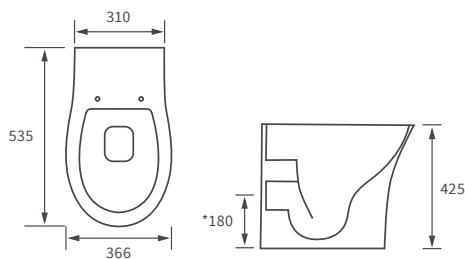

BACK TO WALL PAN

Coupling to soil stack: Straight out and straight down
Distance from soil pipe spigot to wall: 105mm
For use with concealed cistern