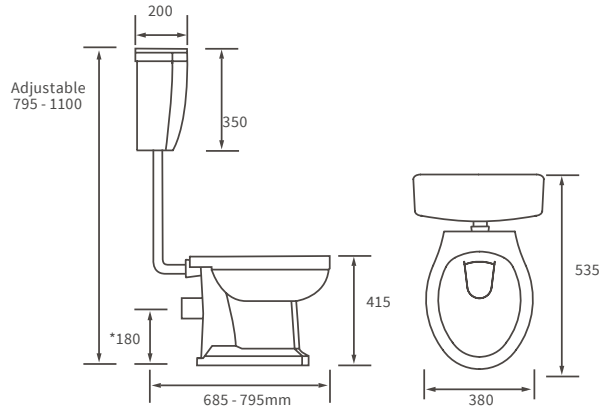

LOW LEVEL PAN AND CISTERN

Coupling to soil stack: Straight out, straight down, Left or Right

Distance from soil pipe spigot to wall: Adjustable

Cistern inlet position: Left