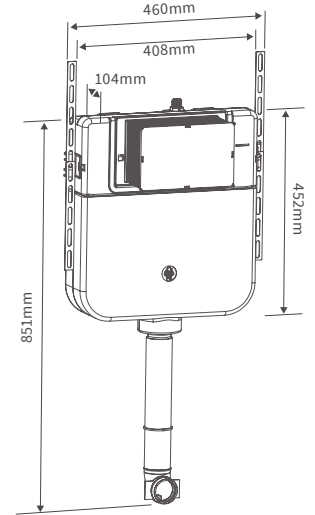

HIGH LEVEL PAN AND CISTERN

Wall hung frames, concealed cisterns & flush plates

WALL HUNG WC FRAME
Incl. Cistern

WALL HUNG WC FRAME
Excl. Cistern

LOW HEIGHT WC FRAME
Incl. Cistern

SLIM CONCEALED CISTERN

ROUND FLUSHPLATE