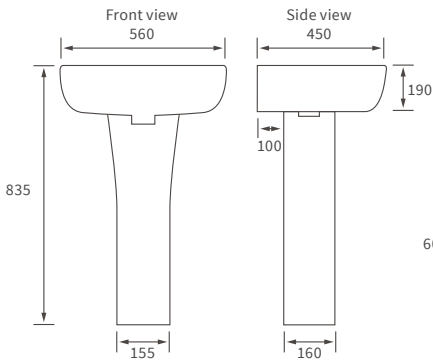

Cedarwood

BASIN WITH FULL PEDESTAL

560 x 450mm