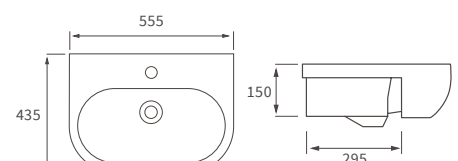

SEMI RECESSED BASIN

555 x 435mm