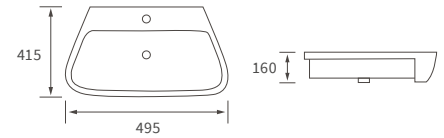

SEMI RECESSED BASIN

495 x 415mm