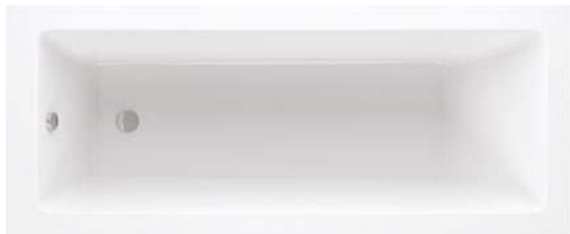

NAVARRE BATH

0 tap hole

		Capacity	
DIBRP0026	1500 x 700mm	170 litres	£314
DIBRP0028	1600 x 700mm	185 litres	£316
DIBRP0030	1700 x 700mm	200 litres	£322
DIBRP0032	1700 x 750mm	210 litres	£333
DIBRP0034	1800 x 800mm	225 litres	£368

Supercast®

0 tap hole

DIBSHP0002C	1700 x 700mm	200 litres	£436
DIBSHP0004C	1700 x 750mm	210 litres	£449