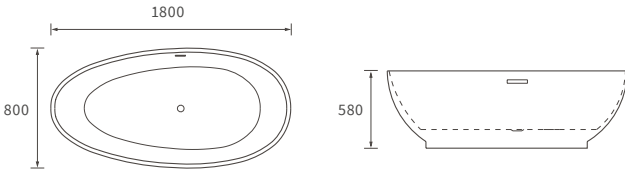

EDMONTON FLOORSTANDING BATH

Capacity 207 litres